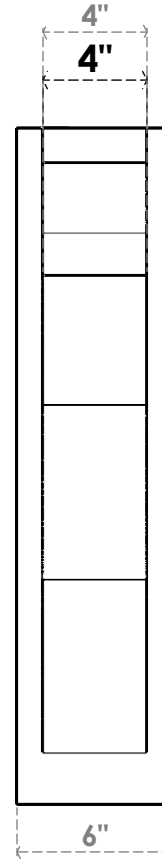

ITEM NUMBER: OUTUROC040X060X14000X26000X040X020X040FST24RCPR

4"W TOP X 6"W BACK X 14"D X 26"H X 4"T TOP X 2"T BACK TIMBERTHANE ROUGH CEDAR FUNSTON FAUX WOOD OPEN OUTLOOKER, SLAT TOP AND BLOCK BACK, 4"W CLOSED BRACE, PRIMED TAN

SIDE PROFILE

FRONT PROFILE

ISOMETRIC

GENERATED DATE : 07/06/2023

EKENA MILLWORK
2300 WEST MAIN ST.
CLARKSVILLE, TX 75426
TOLL FREE: 866-607-0453
WWW.EKENAMILLWORK.COM

NOTES

1. INSTALLATION TO BE COMPLETED IN ACCORDANCE WITH MANUFACTURER'S SPECIFICATIONS.
2. DRAWING MAY NOT BE TO SCALE
3. THIS DRAWING IS INTENDED FOR DESIGN AND PLANNING PURPOSES ONLY.
4. ALL INFORMATION CONTAINED HEREIN WAS CURRENT AT THE TIME OF DEVELOPMENT BUT MUST BE REVIEWED AND APPROVED BY THE PRODUCT MANUFACTURER TO BE CONSIDERED ACCURATE.
5. TIMBERTHANE ARCHITECTURAL PRODUCTS ARE MADE FROM HIGH DENSITY URETHANE AND COME FACTORY PRIMED