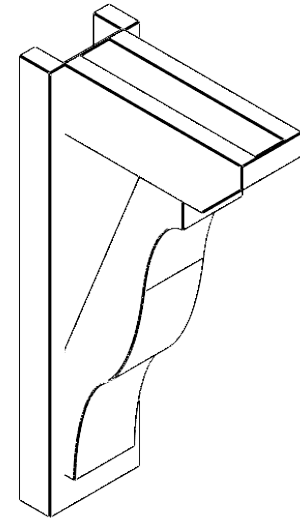

ITEM NUMBER: OUTUROC040X060X14000X26000X040X020X040FST24RCPR

4"W TOP X 6"W BACK X 14"D X 26"H X 4"T TOP X 2"T BACK TIMBERTHANE ROUGH CEDAR FUNSTON FAUX WOOD OPEN OUTLOOKER, SLAT TOP AND BLOCK BACK, 4"W CLOSED BRACE, PRIMED TAN

SIDE PROFILE

FRONT PROFILE

ISOMETRIC

GENERATED DATE : 07/06/2023

EKENA MILLWORK
2300 WEST MAIN ST.
CLARKSVILLE, TX 75426
TOLL FREE: 866-607-0453
WWW.EKENAMILLWORK.COM

NOTES

1. INSTALLATION TO BE COMPLETED IN ACCORDANCE WITH MANUFACTURER'S SPECIFICATIONS.
2. DRAWING MAY NOT BE TO SCALE
3. THIS DRAWING IS INTENDED FOR DESIGN AND PLANNING PURPOSES ONLY.
4. ALL INFORMATION CONTAINED HEREIN WAS CURRENT AT THE TIME OF DEVELOPMENT BUT MUST BE REVIEWED AND APPROVED BY THE PRODUCT MANUFACTURER TO BE CONSIDERED ACCURATE.
5. TIMBERTHANE ARCHITECTURAL PRODUCTS ARE MADE FROM HIGH DENSITY URETHANE AND COME FACTORY PRIMED