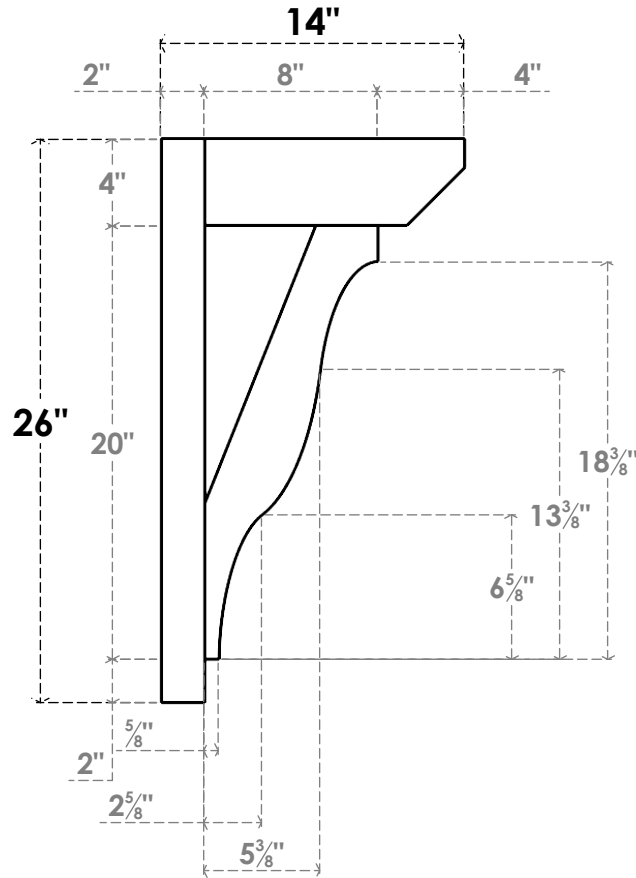

ITEM NUMBER: OUTUROC040X060X14000X26000X040X020X040FST24RCPR

4"W TOP X 6"W BACK X 14"D X 26"H X 4"T TOP X 2"T BACK TIMBERTHANE ROUGH CEDAR FUNSTON FAUX WOOD OPEN OUTLOOKER, SLAT TOP AND BLOCK BACK, 4"W CLOSED BRACE, PRIMED TAN

SIDE PROFILE

FRONT PROFILE

ISOMETRIC

GENERATED DATE : 07/06/2023

EKENA MILLWORK
2300 WEST MAIN ST.
CLARKSVILLE, TX 75426
TOLL FREE: 866-607-0453
WWW.EKENAMILLWORK.COM

NOTES

1. INSTALLATION TO BE COMPLETED IN ACCORDANCE WITH MANUFACTURER'S SPECIFICATIONS.
2. DRAWING MAY NOT BE TO SCALE
3. THIS DRAWING IS INTENDED FOR DESIGN AND PLANNING PURPOSES ONLY.
4. ALL INFORMATION CONTAINED HEREIN WAS CURRENT AT THE TIME OF DEVELOPMENT BUT MUST BE REVIEWED AND APPROVED BY THE PRODUCT MANUFACTURER TO BE CONSIDERED ACCURATE.
5. TIMBERTHANE ARCHITECTURAL PRODUCTS ARE MADE FROM HIGH DENSITY URETHANE AND COME FACTORY PRIMED