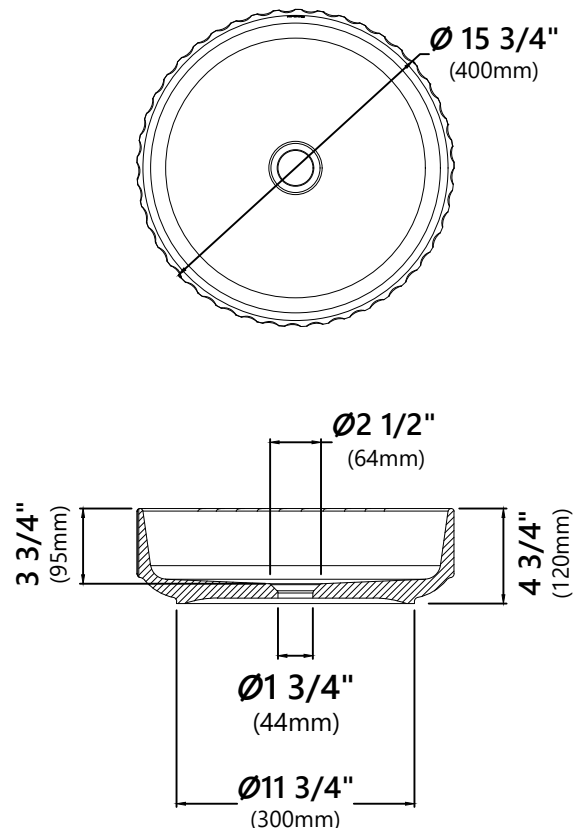

Warranty

Kraus Limited Lifetime Warranty

see website for details www.kraususa.com