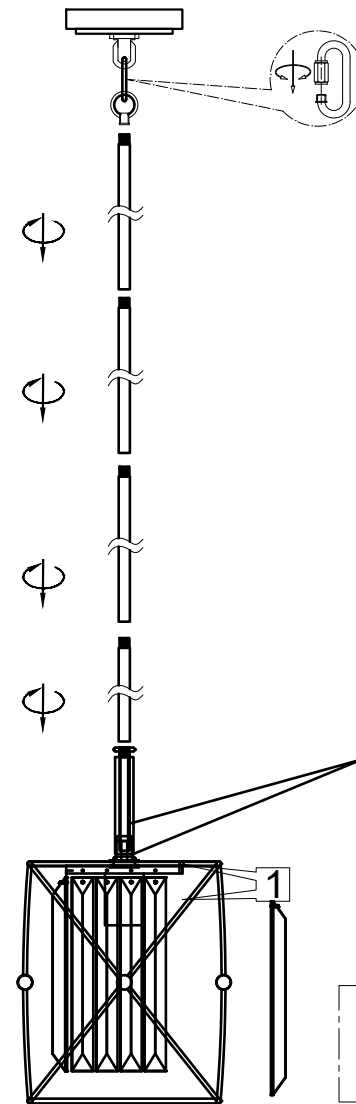

MOUNTING AND WIRING

WARNING:

Improper installation may cause electrical shock, fire, or equipment damage. The person performing the installation must be familiar with the construction and operation of the product and associated hazards

Please proceed in an alphabetical order:

- . Attach the Crossbar(B) to the existing electrical box(A) using the two crossbar screws(C), which are not supplied and should already be in your electrical box.
- . Slide the canopy loop nut lock(F) back up over the canopy loop(D), pass the canopy loop(D) through canopy(E), connect with the threaded pipe underside of the crossbar.
- . Pass the main wire(J) and ground wire(H) through the loop(I), the lock catch(G), the canopy loop nut lock(F), the canopy(E), the canopy loop(D) and the crossbar(B) until the end of the main wire(J) reaches the electrical box(A) where you can make the appropriate connections. Be sure when connecting the wire use electrician approved junction caps(K). Stow the excess wire in the electrical box(A). Raise the canopy(E) and canopy loop nut lock(F), attach canopy(E) to ceiling, slide canopy loop nut lock(F) over canopy loop(D) and hold the canopy(E).

IMPORTANT SAFETY INSTRUCTIONS:

- . Please read through all the instructions carefully and completely before beginning assembly and installation
- . This product must be installed in accordance with installation instructions and all safety and building codes. It is strongly suggested that all direct wired fixtures be installed by a licensed electrician
- . Be sure the electricity to the wires you are working on is shut off; either the fuse is removed or the circuit breaker is turned off. Turning the power off using the light switch is not sufficient to prevent electrical shock

PART LIST AND ASSEMBLY ILLUSTRATION

Note: Some parts may be pre-installed or pre-assembled.

ASSEMBLING, INSTALLATION, AND MOUNTING

Light Bulb (Not included)

1