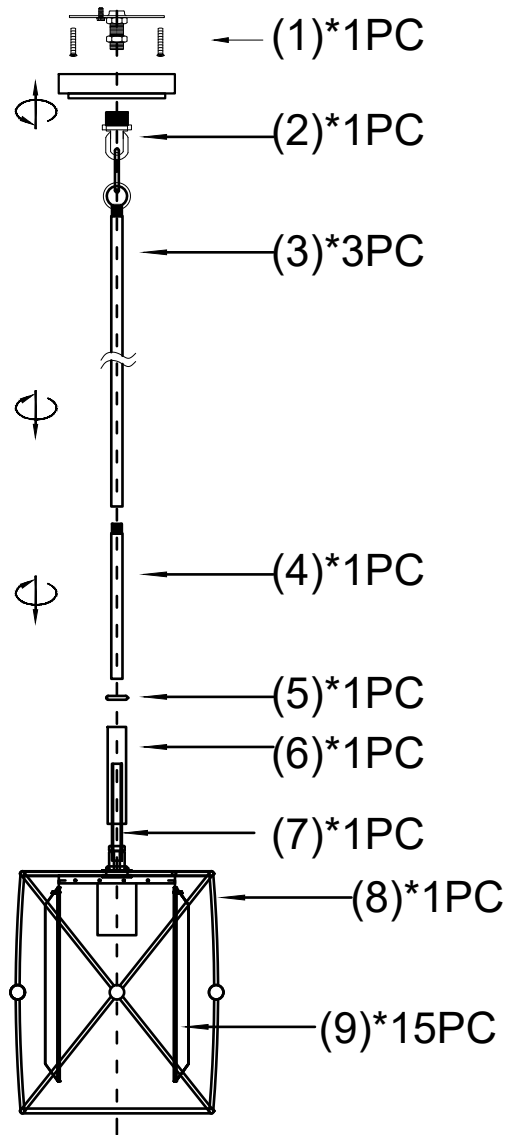

PART LIST AND ASSEMBLY ILLUSTRATION

Note: Some parts may be pre-installed or pre-assembled.