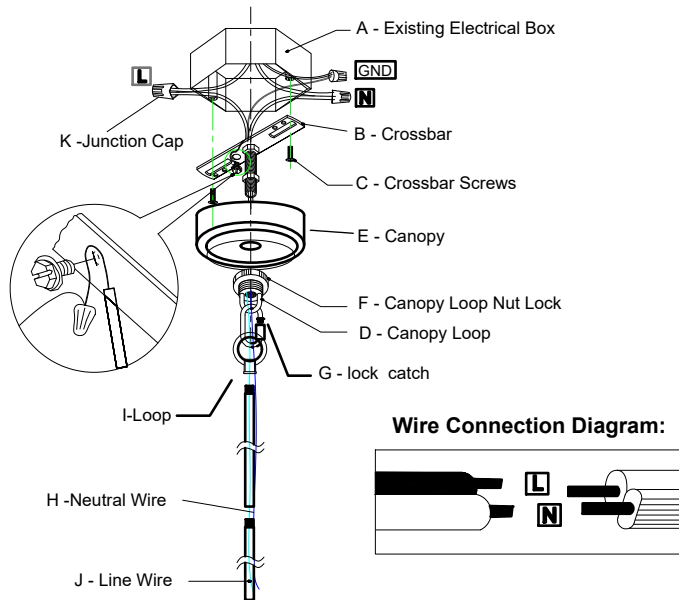

MOUNTING AND WIRING

WARNING:

Improper installation may cause electrical shock, fire, or equipment damage. The person performing the installation must be familiar with the construction and operation of the product and associated hazards

Please proceed in an alphabetical order:

- . Attach the Crossbar(B) to the existing electrical box(A) using the two crossbar screws(C), which are not supplied and should already be in your electrical box.
- . Slide the canopy loop nut lock(F) back up over the canopy loop(D), pass the canopy loop(D) through canopy(E), connect with the threaded pipe underside of the crossbar.
- . Pass the main wire(J) and ground wire(H) through the loop(I), the lock catch(G), the canopy loop nut lock(F), the canopy(E), the canopy loop(D) and the crossbar(B) until the end of the main wire(J) reaches the electrical box(A) where you can make the appropriate connections. Be sure when connecting the wire use electrician approved junction caps(K). Stow the excess wire in the electrical box(A). Raise the canopy(E) and canopy loop nut lock(F), attach canopy(E) to ceiling, slide canopy loop nut lock(F) over canopy loop(D) and hold the canopy(E).

IMPORTANT SAFETY INSTRUCTIONS:

- . Please read through all the instructions carefully and completely before beginning assembly and installation
- . This product must be installed in accordance with installation instructions and all safety and building codes. It is strongly suggested that all direct wired fixtures be installed by a licensed electrician
- . Be sure the electricity to the wires you are working on is shut off; either the fuse is removed or the circuit breaker is turned off. Turning the power off using the light switch is not sufficient to prevent electrical shock

PART LIST AND ASSEMBLY ILLUSTRATION

Note: Some parts may be pre-installed or pre-assembled.

ASSEMBLING, INSTALLATION, AND MOUNTING

Light Bulb (Not included)

1