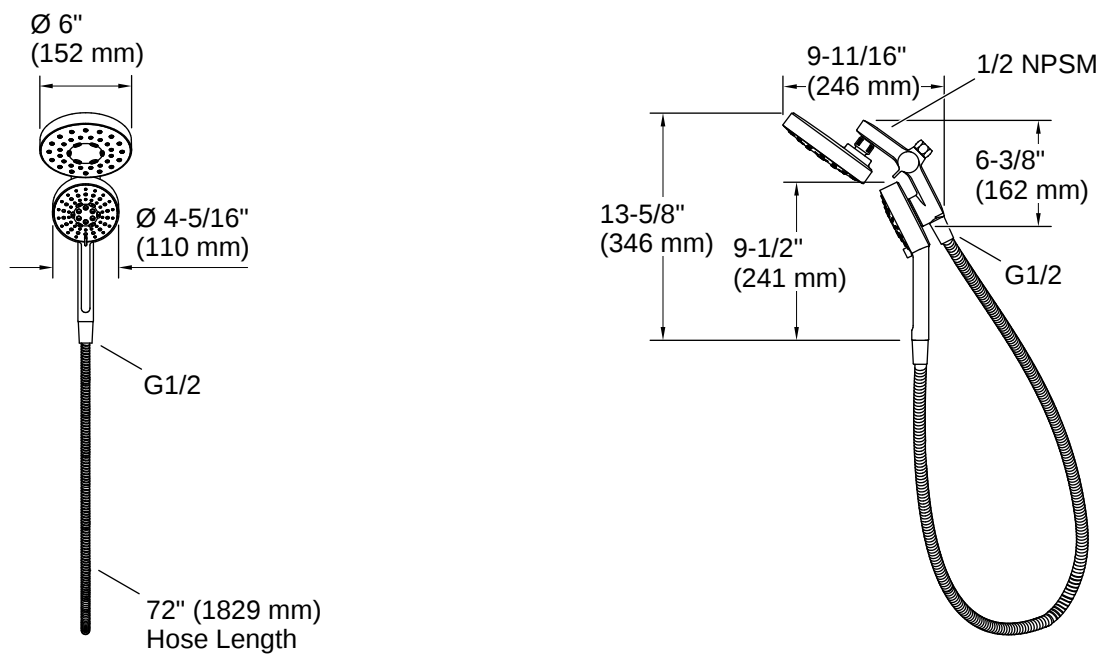

THE BOLD LOOK
OF **KOHLER**

Codes/Standards

ASME A112.18.1/CSA B125.1
DOE - Energy Policy Act 1992
EPA WaterSense®
California Energy Commission (CEC)

Technical Information

All product dimensions are nominal.

Flow Rate

Shower/Rainhead Rated 1.75 gpm (6.6 l/min)

Maximum Flow:

Handshower Rated Maximum 1.75 gpm (6.6 l/min)

Flow:

Material

- Select KOHLER finishes feature ScratchShield® technology which withstands even the toughest daily use
 - KOHLER finishes resist corrosion and tarnishing
-

Warranty

See website for detailed warranty information.

KOHLER® Faucet Lifetime Limited Warranty

Installation

- $1/2''$ - 14 NPSM connection
- Required for installation: Sealant tape and adjustable wrench