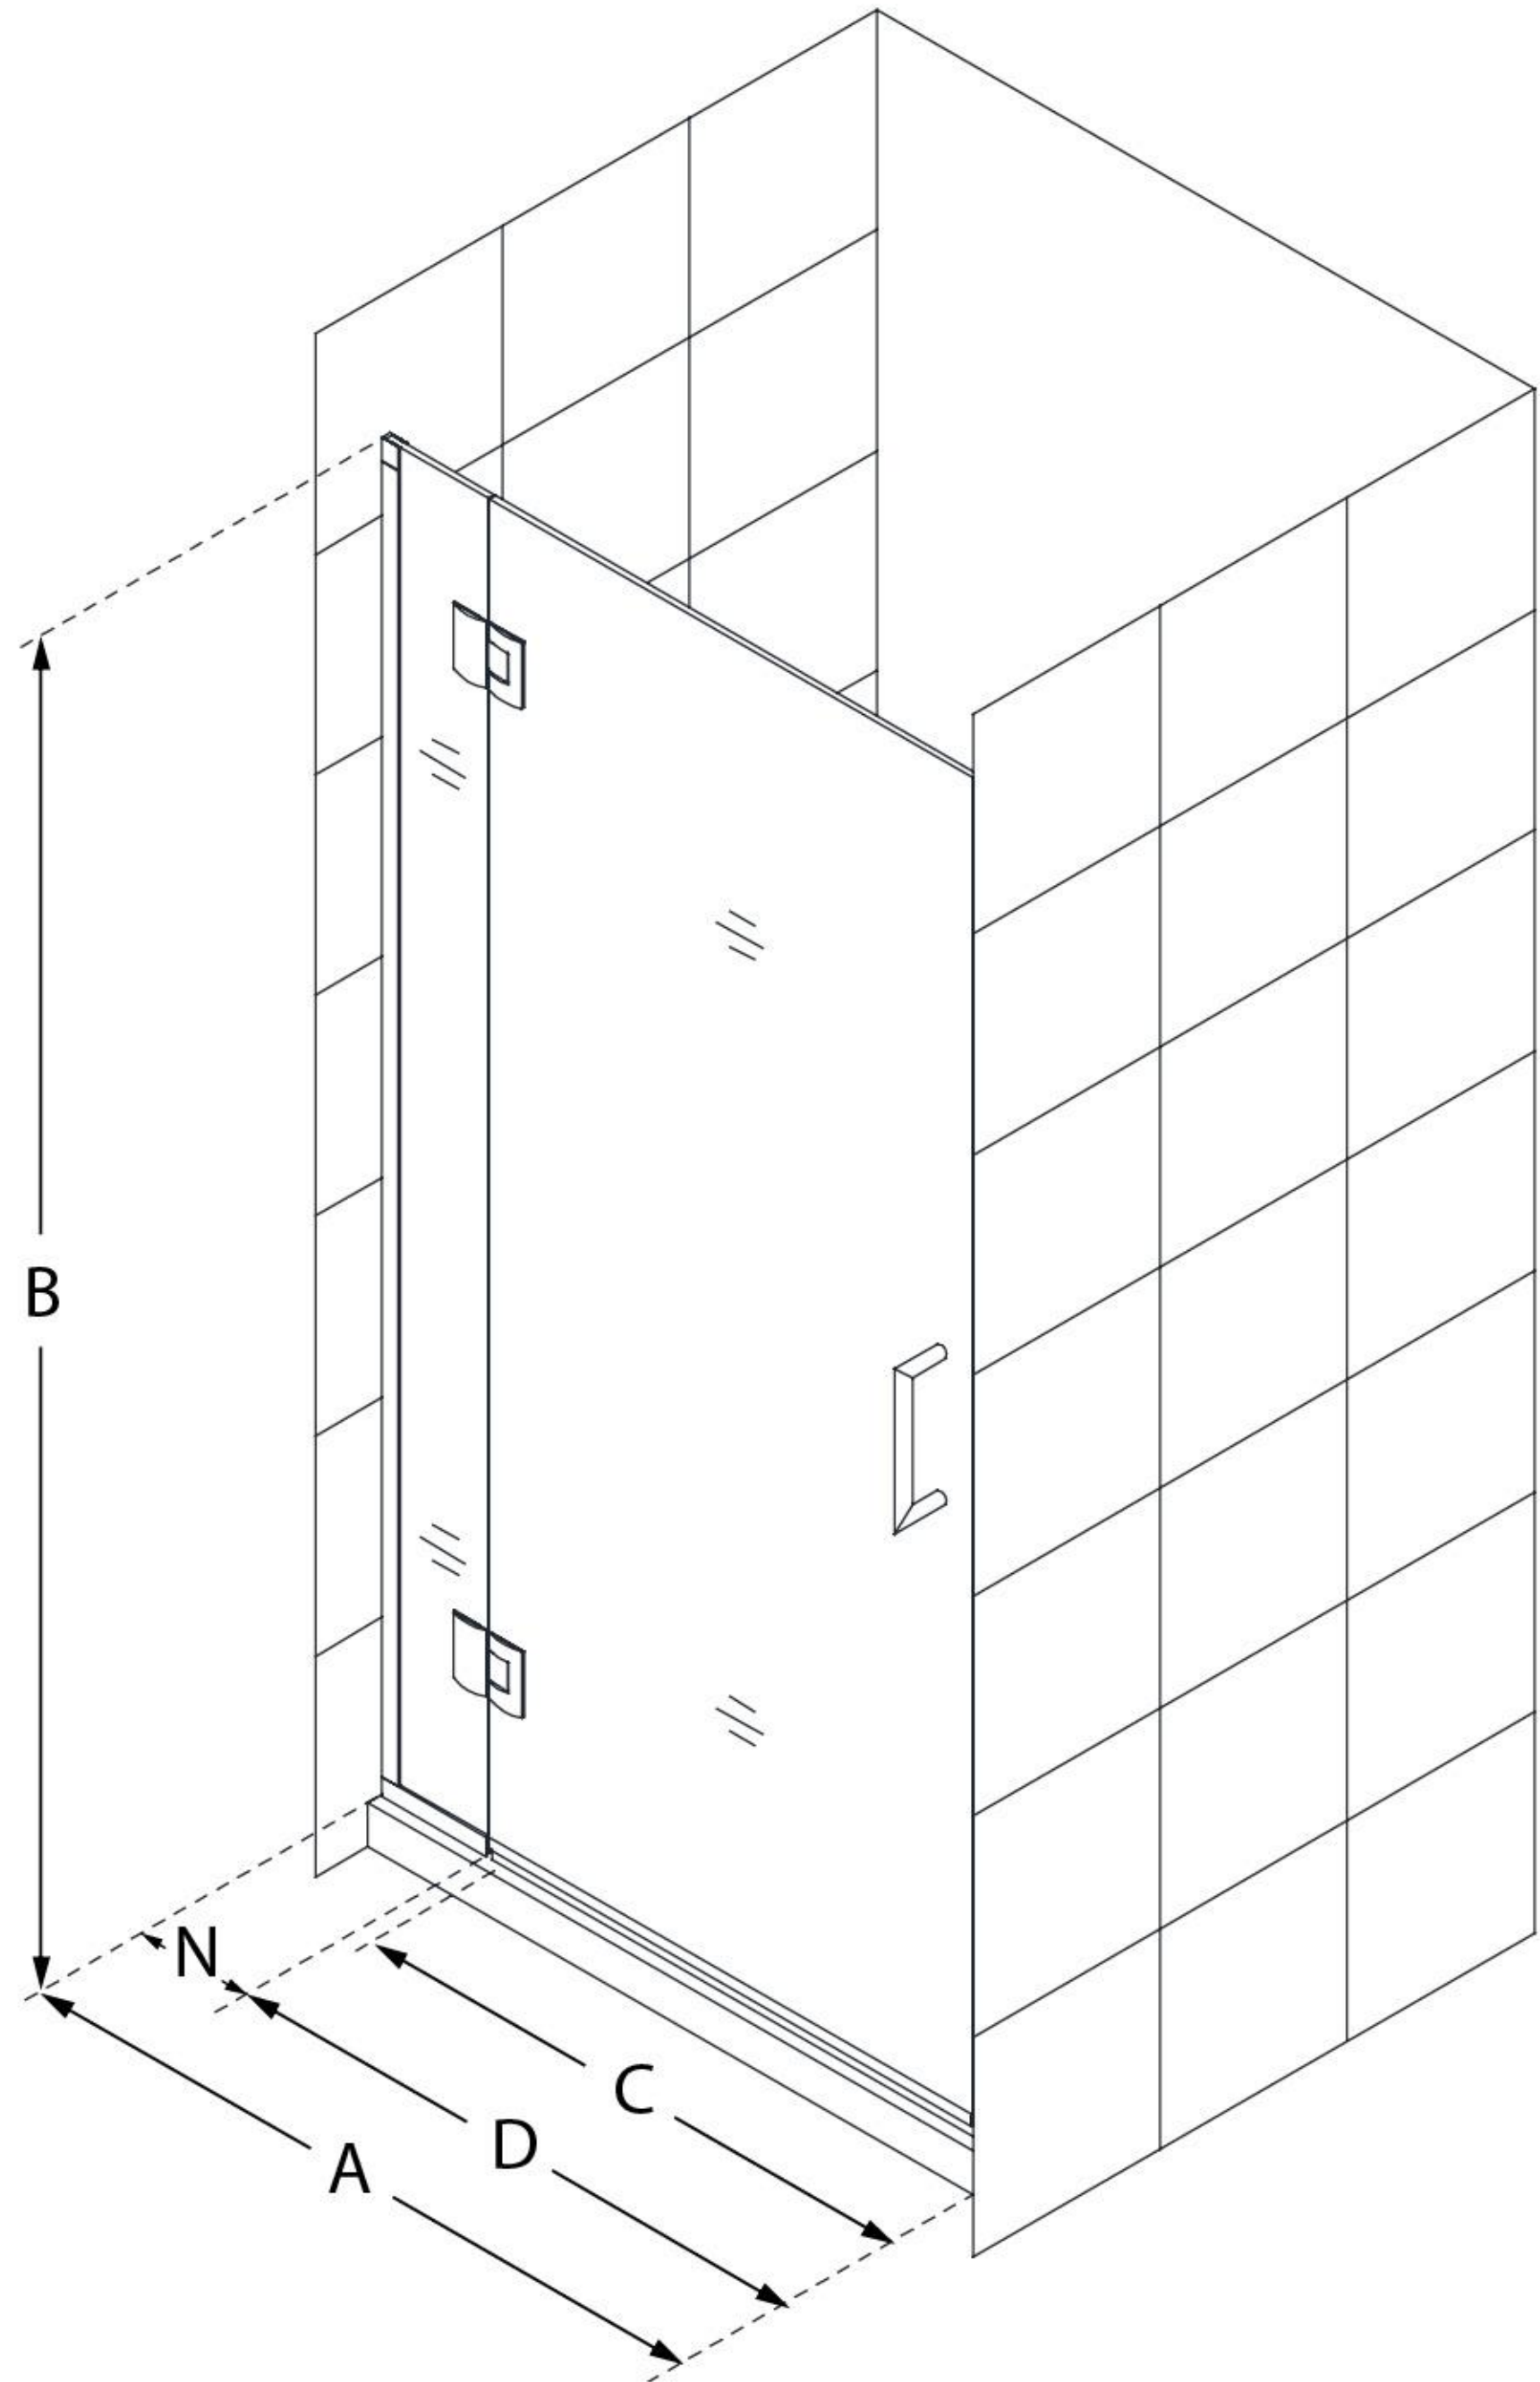

MODEL INFORMATION

D12972

UNIDOOR-X

DreamLine Unidoor-X 35 in. W x
72 in. H Frameless Hinged Shower
Door, Clear Glass

SWING DOOR

CONFIGURATION DIMENSIONS:

A: 35 in.

MODEL WIDTH

B: 72 in.

MODEL HEIGHT

C: 28 in.

ACCESS WIDTH

D: 29 in.

DOOR WIDTH

N: 6 in.

HINGE PANEL WIDTH