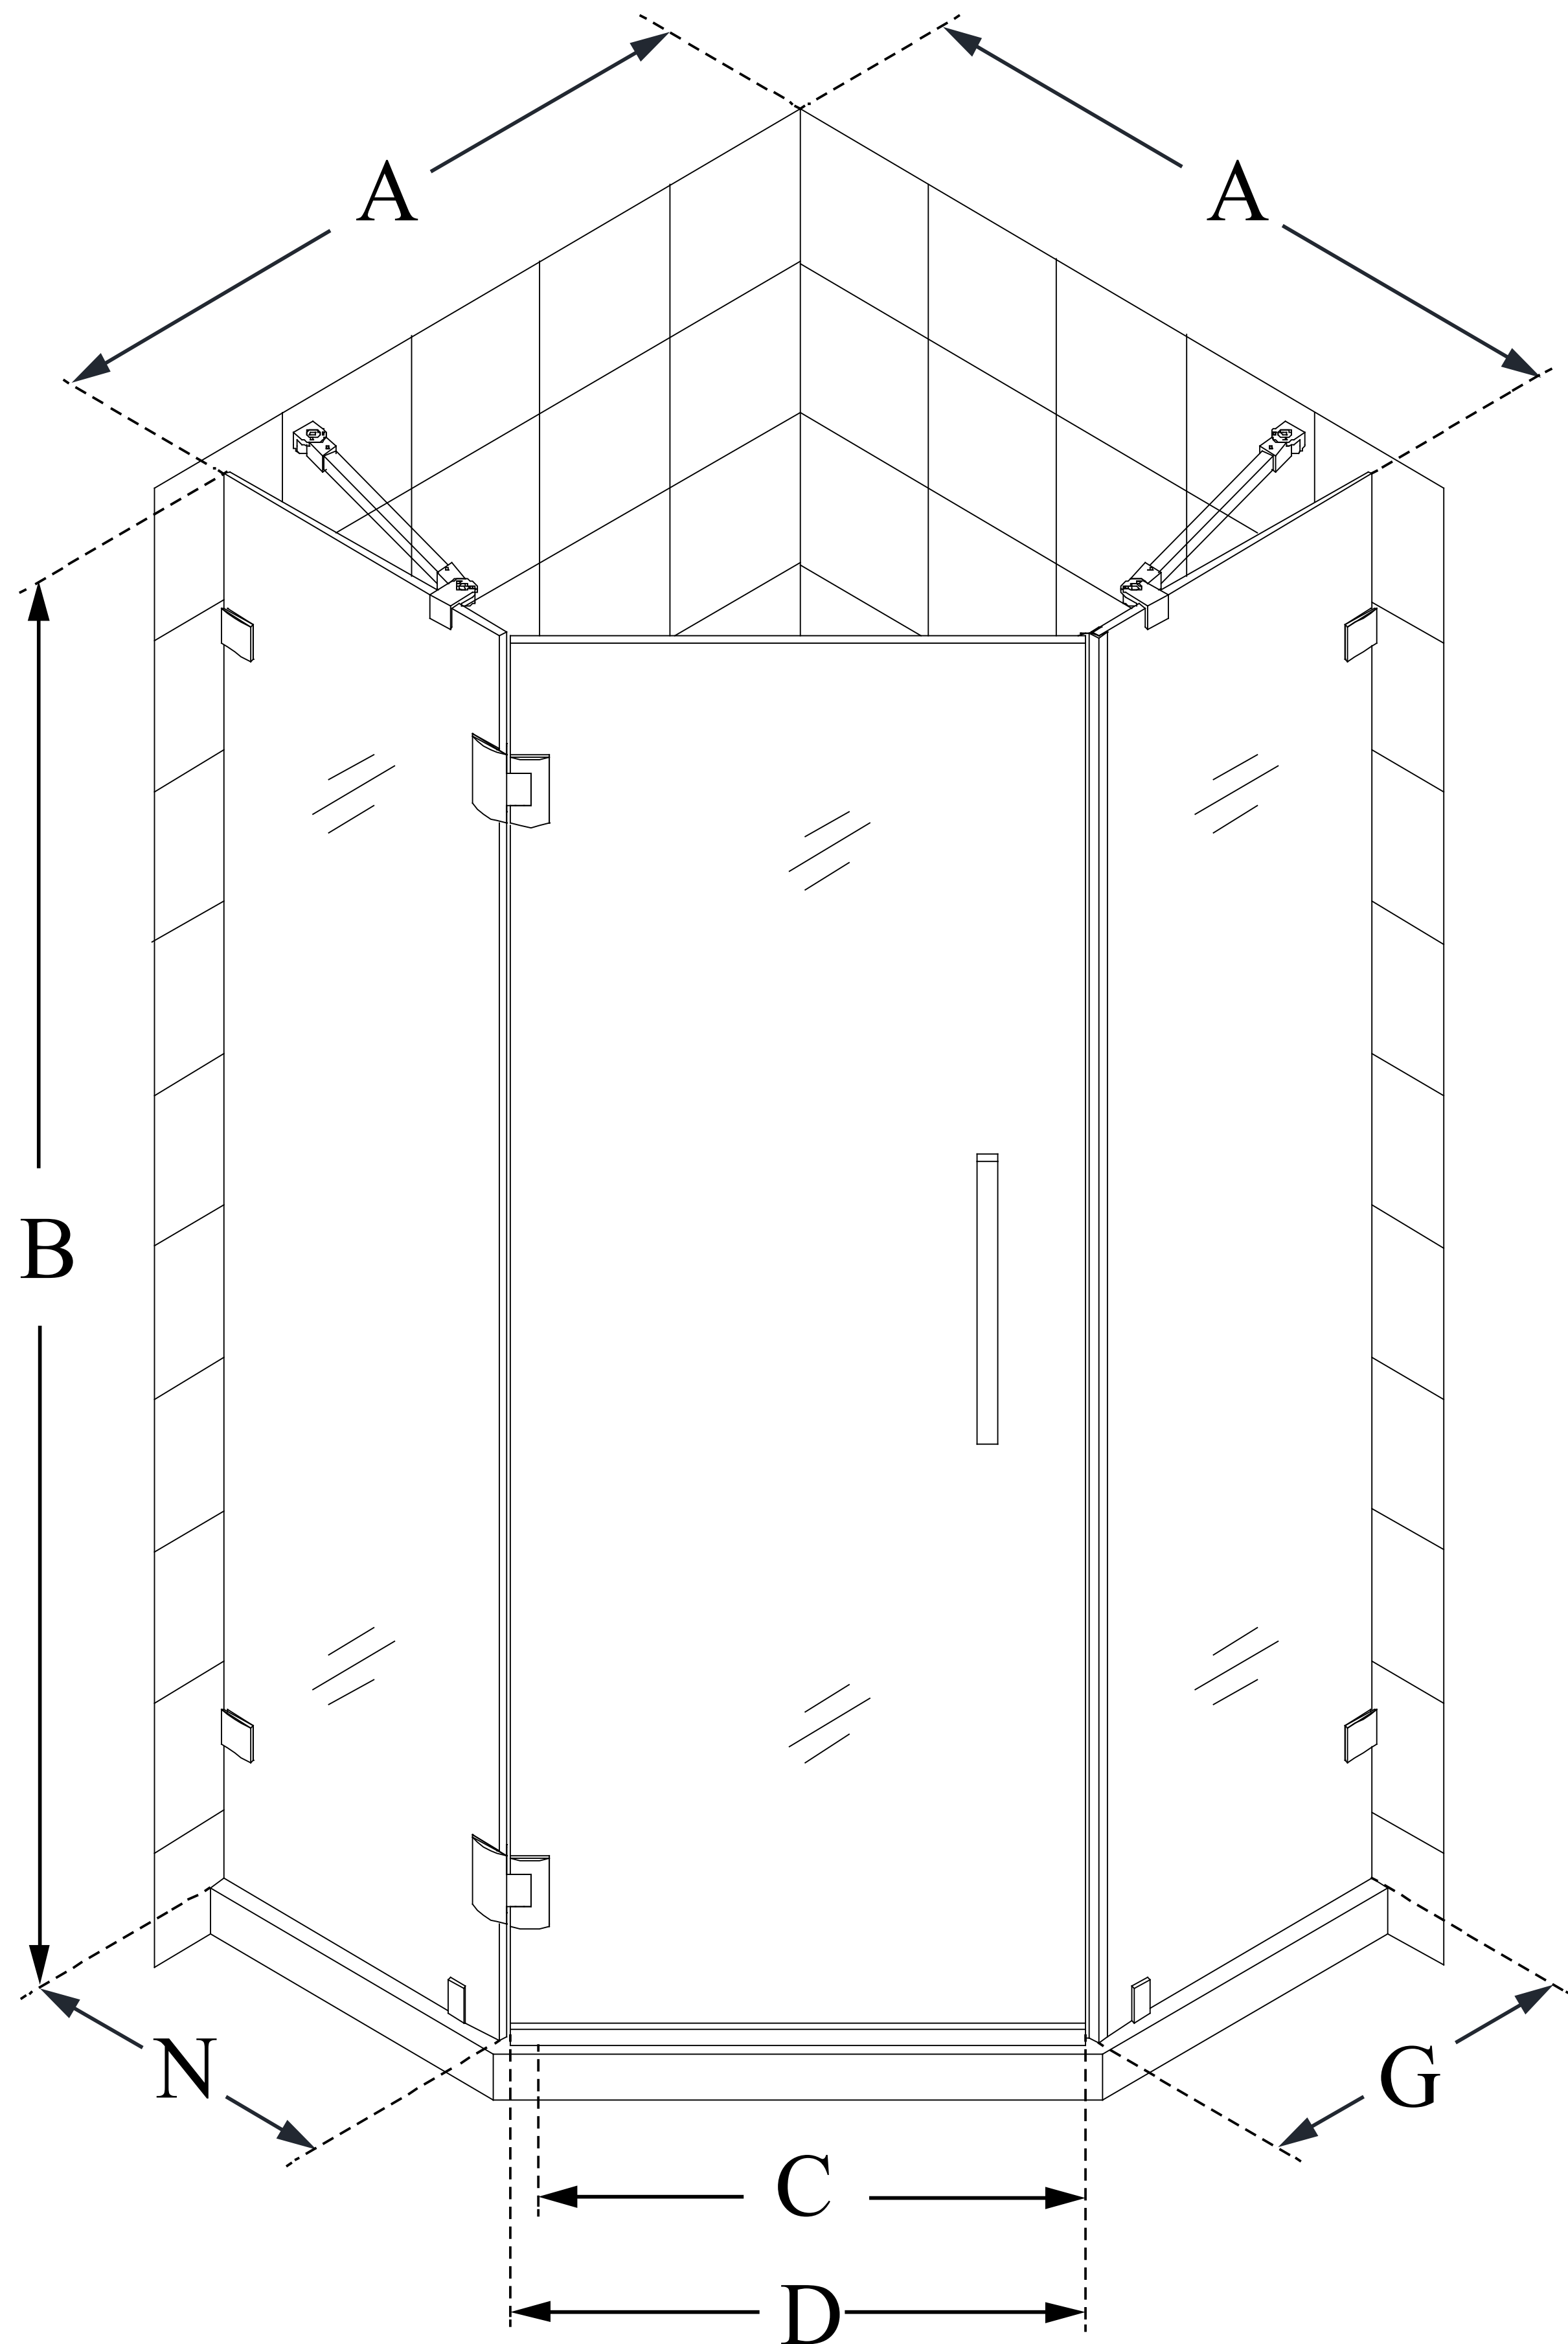

SHEN-2238380

PRISMLUX

DreamLine Prism Lux 38 in. x 38 in. x 72 in. Fully Frameless Hinged Shower Enclosure

SWING DOOR

**CONFIGURATION
DIMENSIONS:**

A: 38 in.

MODEL WIDTH

B: 72 in.

MODEL HEIGHT

C: 23 5/8 in.

ACCESS WIDTH

D: 24 in.

DOOR WIDTH

A: 38 in.

MODEL WIDTH

G: 20 3/8 in.

SIDE PANEL WIDTH

N: 20 3/8 in.

HINGE PANEL WIDTH

DreamLine reserves the right to update or modify the hardware or materials pictured without prior notice for the purpose of product improvement and customer satisfaction.