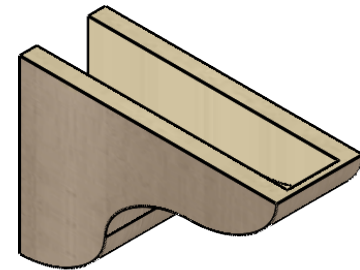

ITEM NUMBER: CORU05X15X10CARRCPR

5"W X 15"D X 10"H SERIES 3 CLASSIC CARMEL ROUGH CEDAR TIMBERTHANE
FAUX WOOD CORBEL, PRIMED

SIDE PROFILE

FRONT PROFILE

ISOMETRIC

EKENA MILLWORK
2300 WEST MAIN ST.
CLARKSVILLE, TX 75426
TOLL FREE: 866-607-0453
WWW.EKENAMILLWORK.COM