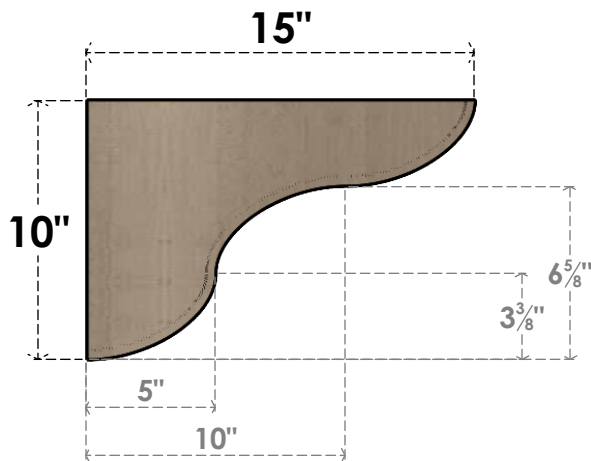

ITEM NUMBER: CORU05X15X10CARRCPR

5"W X 15"D X 10"H SERIES 3 CLASSIC CARMEL ROUGH CEDAR TIMBERTHANE
FAUX WOOD CORBEL, PRIMED

SIDE PROFILE

FRONT PROFILE

ISOMETRIC

EKENA MILLWORK
2300 WEST MAIN ST.
CLARKSVILLE, TX 75426
TOLL FREE: 866-607-0453
WWW.EKENAMILLWORK.COM

NOTES

1. INSTALLATION TO BE COMPLETED IN ACCORDANCE WITH MANUFACTURER'S SPECIFICATIONS.
2. DRAWING MAY NOT BE TO SCALE
3. THIS DRAWING IS INTENDED FOR DESIGN AND PLANNING PURPOSES ONLY.
4. ALL INFORMATION CONTAINED HEREIN WAS CURRENT AT THE TIME OF DEVELOPMENT BUT MUST BE REVIEWED AND APPROVED BY THE PRODUCT MANUFACTURER TO BE CONSIDERED ACCURATE.
5. TIMBERTHANE ARCHITECTURAL PRODUCTS ARE MADE FROM HIGH DENSITY URETHANE AND COME FACTORY PRIMED