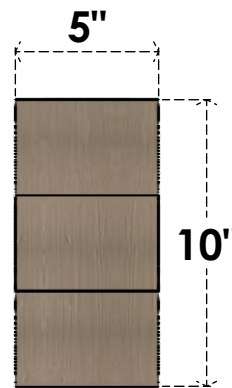

ITEM NUMBER: CORU05X15X10CARRCPR

5"W X 15"D X 10"H SERIES 3 CLASSIC CARMEL ROUGH CEDAR TIMBERTHANE
FAUX WOOD CORBEL, PRIMED

SIDE PROFILE

FRONT PROFILE

ISOMETRIC

EKENA MILLWORK
2300 WEST MAIN ST.
CLARKSVILLE, TX 75426
TOLL FREE: 866-607-0453
WWW.EKENAMILLWORK.COM

NOTES

1. INSTALLATION TO BE COMPLETED IN ACCORDANCE WITH MANUFACTURER'S SPECIFICATIONS.
2. DRAWING MAY NOT BE TO SCALE
3. THIS DRAWING IS INTENDED FOR DESIGN AND PLANNING PURPOSES ONLY.
4. ALL INFORMATION CONTAINED HEREIN WAS CURRENT AT THE TIME OF DEVELOPMENT BUT MUST BE REVIEWED AND APPROVED BY THE PRODUCT MANUFACTURER TO BE CONSIDERED ACCURATE.
5. TIMBERTHANE ARCHITECTURAL PRODUCTS ARE MADE FROM HIGH DENSITY URETHANE AND COME FACTORY PRIMED