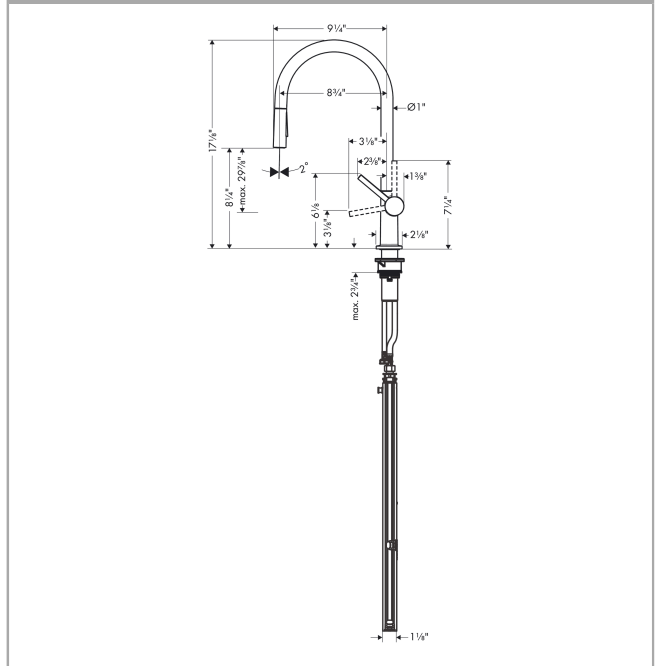

Talis N
HighArc Kitchen Faucet, O-Style 2-Spray Pull-Down with sBox, 1.75 GPM
 Finishes : **stainless steel finish** Part no. : **72801801**

Description

Features

- Consists of: Single lever kitchen mixer, hose box
- Swivel range adjustable in 4 steps 60°, 110°, 150° or 360°
- Aerated and needle spray
- Toggle spray diverter
- MagFit magnetic sprayhead docking
- Single-hole installation
- Flow: 1.75 GPM (6.6 L/Min)
- Ceramic cartridge
- 3/8" connections
- Integrated double backflow prevention
- sBox for smooth, protected hose guidance in the cabinet
- extension length up to 30" (76cm)
- Single lever kitchen mixer, connection hoses, Fastening set, Assembly instructions

Item details

List Price \$ 804.00

Technology

Compliance

Product image

Scale drawing

Talis N

HighArc Kitchen Faucet, O-Style 2-Spray Pull-Down with sBox, 1.75 GPM

Finishes : **stainless steel finish** Part no. : **72801801**

Spare parts list

Year of production: >06/20

Pos.	Description	Part no.	Price	PU
1	spout cpl.	93739800	-	1
2	set of lever collars	98365000	-	1
3	O-ring 19x2	98426000	-	1
4	O-ring 20x1,5	98197000	-	1
5	handspray	93741801	-	1
6	filter	98516000	-	1
7	non return valve DW 10	96456000	-	1
8	spray former	93342001	-	1
9	service tool	95910000	-	1
10	handle	93736800	-	1
11	hollow set screw M5x5	98446000	-	1
12	screw cover	93735610	-	1
13	flange	93737800	-	1
14	nut	93738000	-	1
15	cartridge, assy	93740000	-	1
16	support	97523000	-	1
17	fixing set (Ø 34)	95049000	-	1
18	lever collar	97548000	-	1
19	hose	93754000	-	1
20	O-ring 8x2	98112000	-	1
21	connection hose 900 mm M8x0,75 G3/8	93746000	-	1
22	O-ring 6,6x1,6	93019000	-	1
23	adapter for connection hose	88802000	-	1
24	squeezing connection	96099000	-	1
25	connection hose 450 mm M8x0,75 G3/8	97206000	-	1
26	O-ring 7x1,5	98422000	-	1
a	extension set	43333000	-	1