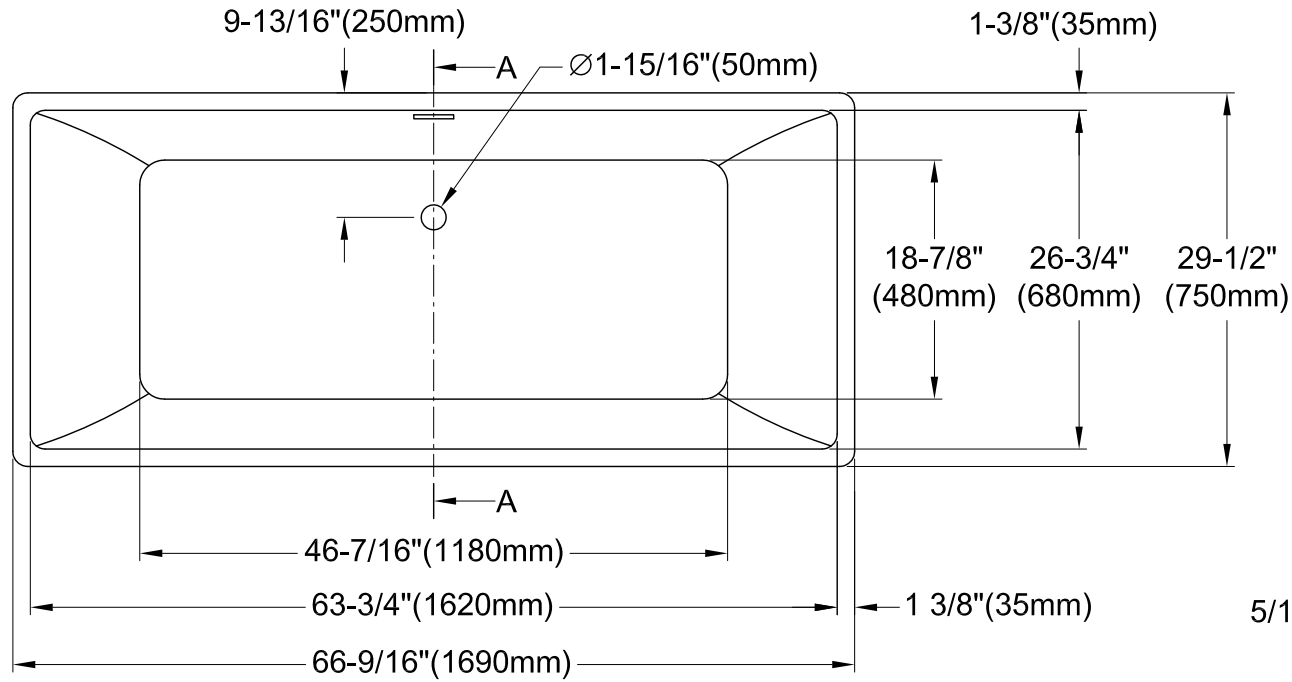

# 67" Acrylic Tub With Overflow & Pop-up Drain

M14 x 100 (5 pcs)