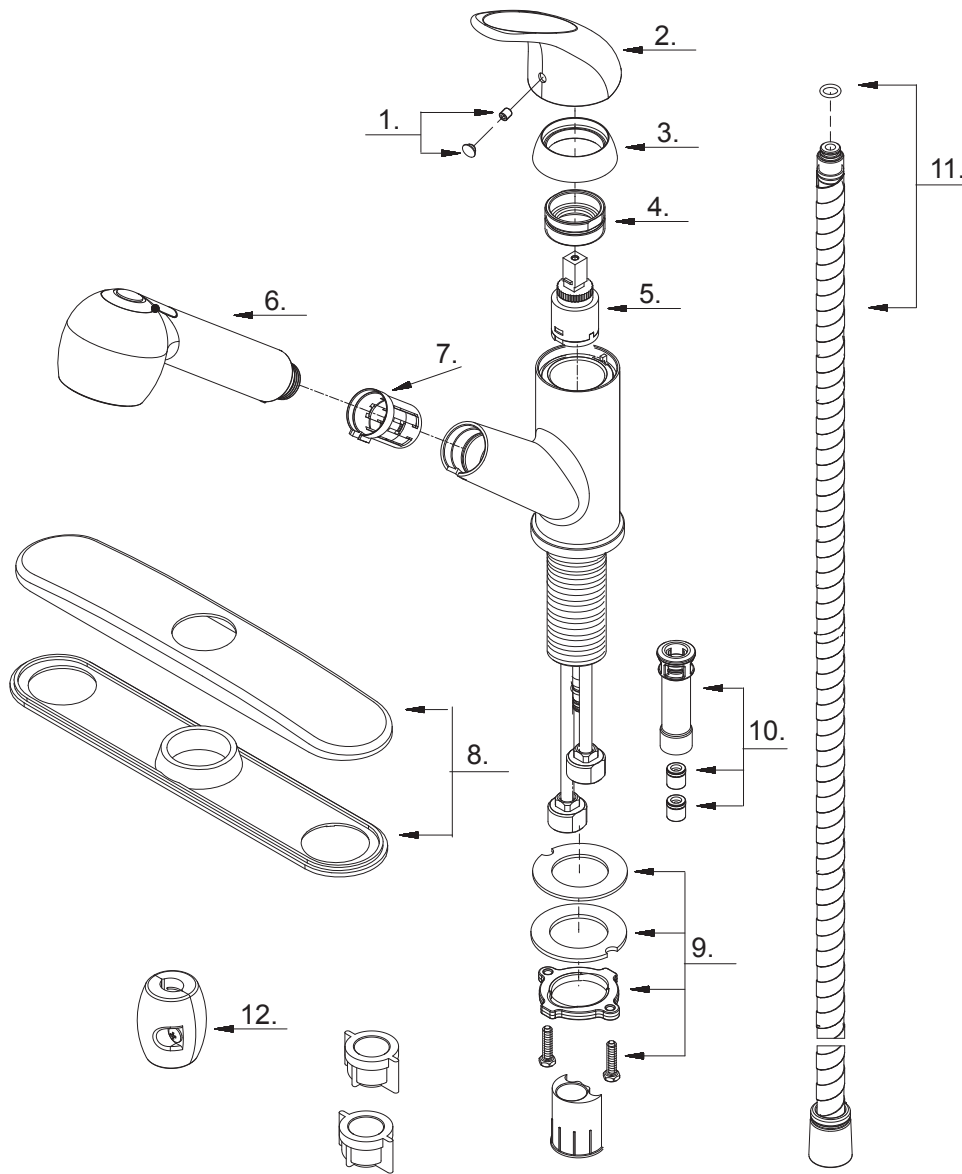

SINGLE HANDLE PULL-OUT

KITCHEN

Features:

- Metal lever handle
- Ceramic cartridge
- Optional deck plate included
- Max Flow Rate: 1.75 gpm (6.6 L/min) at 60 psi
- 8" centerset
- 1 or 3 hole installation
- Water saving aerator

10308
Brushed Nickel Finish

1	Index Button - Hot/Cold	A66D569
2	Metal Handle	A069795
3	Trim Cap	A103290-P
4	Adjusting Ring	A104049
5	Ceramic Disc Cartridge	A507906N-31
6	Spray Head	A523227N-55
7	Hose Guide	A126126KP-T
8	Cover Plate & Putty Plate	A667094
9	Mounting Hardware Assembly	A603171
10	Shank Adaptor Assembly	A66G142N
11	Spray Hose	A66D561N-T
12	Weight	A504718