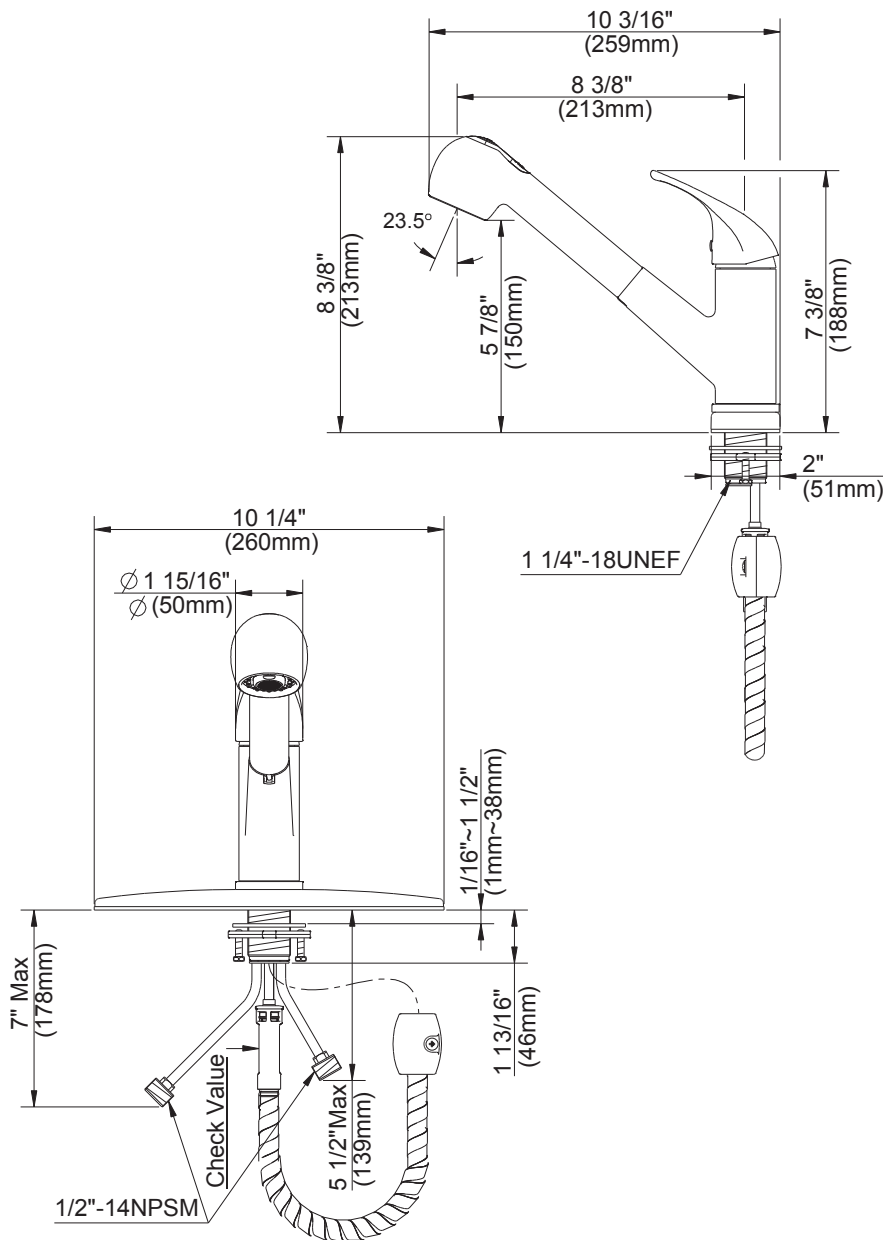

SINGLE HANDLE PULL-OUT

KITCHEN

Features:

- Metal lever handle
- Ceramic cartridge
- Optional deck plate included
- Max Flow Rate: 1.75 gpm (6.6 L/min) at 60 psi
- 8" centerset
- 1 or 3 hole installation
- Water saving aerator

10308
Brushed Nickel Finish

1	Index Button - Hot/Cold	A66D569
2	Metal Handle	A069795
3	Trim Cap	A103290-P
4	Adjusting Ring	A104049
5	Ceramic Disc Cartridge	A507906N-31
6	Spray Head	A523227N-55
7	Hose Guide	A126126KP-T
8	Cover Plate & Putty Plate	A667094
9	Mounting Hardware Assembly	A603171
10	Shank Adaptor Assembly	A66G142N
11	Spray Hose	A66D561N-T
12	Weight	A504718