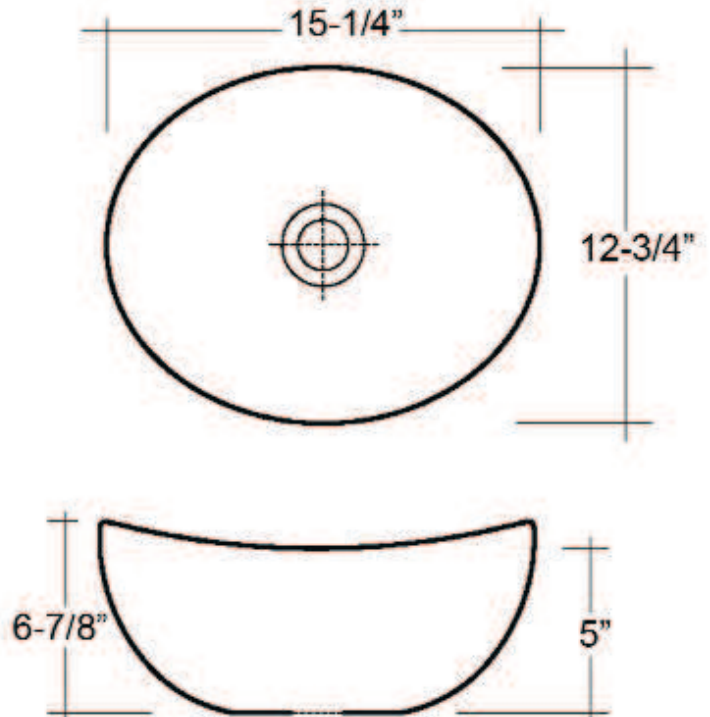

CASCADE BASIN

Cat. No.
4-610

Basin Top: 15 1/4" x 12 3/4"
Basin Bottom: 6-1/4" x 5-1/4"
Drain: 1-3/4" x 3/4" Deep
Above Counter Height: 6 7/8"

***Please do NOT drill hole without template or actual product.**

Interior Dimensions:

Basin Interior: 14" x 11 1/2"
Basin Depth: 5"

Features:

- ▶ Made of Vitreous China
- ▶ Stylish Design
- ▶ No Overflow
- ▶ Flat bottom

Colors:

WH White

Meets or exceeds the following specifications: ASME A1123.19.2-2008 and CSA B45.1-08 for ceramic plumbing fixtures.

Dimensions of fixture are nominal and may vary within the range of tolerances established by ANSI Standard A112.19.2. Dimensions and specifications subject to change without notice.