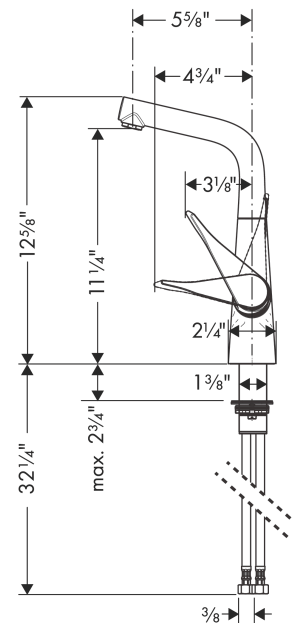

**Metris**

**Bar Faucet, 1.5 GPM**

Finishes : **chrome** Part no. : **04509000**

**Description**

**Features**

- Swivel range 150°
- Aerated spray
- Single-hole installation
- Flow: 1.5 GPM (5.7 L/Min)
- Ceramic cartridge
- 3/8" connections

**Item details**

List Price \$ 448.00

**Technology**

**Compliance**

**Product image**

**Scale drawing**

**Metris**  
**Bar Faucet, 1.5 GPM**  
Finishes : **chrome** Part no. : **04509000**

Exploded drawing

Year of production: >10/18

**Metris**

**Bar Faucet, 1.5 GPM**

Finishes : **chrome** Part no. : **04509000**

**Spare parts list**

Year of production: >10/18

Pos.	Description	Part no.	Price	PU
1	handle	98455000	-	1
2	screw cover	96338000	-	1
3	flange	95498000	-	1
4	nut	97209000	-	1
5	cartridge, assy	92730000	-	1
6	locking screw for handle	95140000	-	1
7	seal	95008000	-	1
8	spout cpl.	92258000	-	1
9	aerator M24x1 (5 l/min)	13185000	-	1
10	sealing set	92646000	-	1
11	axialring	97558000	-	1
12	fixing set (Ø 34)	95049000	-	1
13	lever collar	97548000	-	1
14	connection hose 35½" M8x0,75 3/8"	96316001	-	1
15	O-Ring 14x2,5	98189000	-	1
16	screw cover	95181000	-	1
17	screw	97662000	-	1