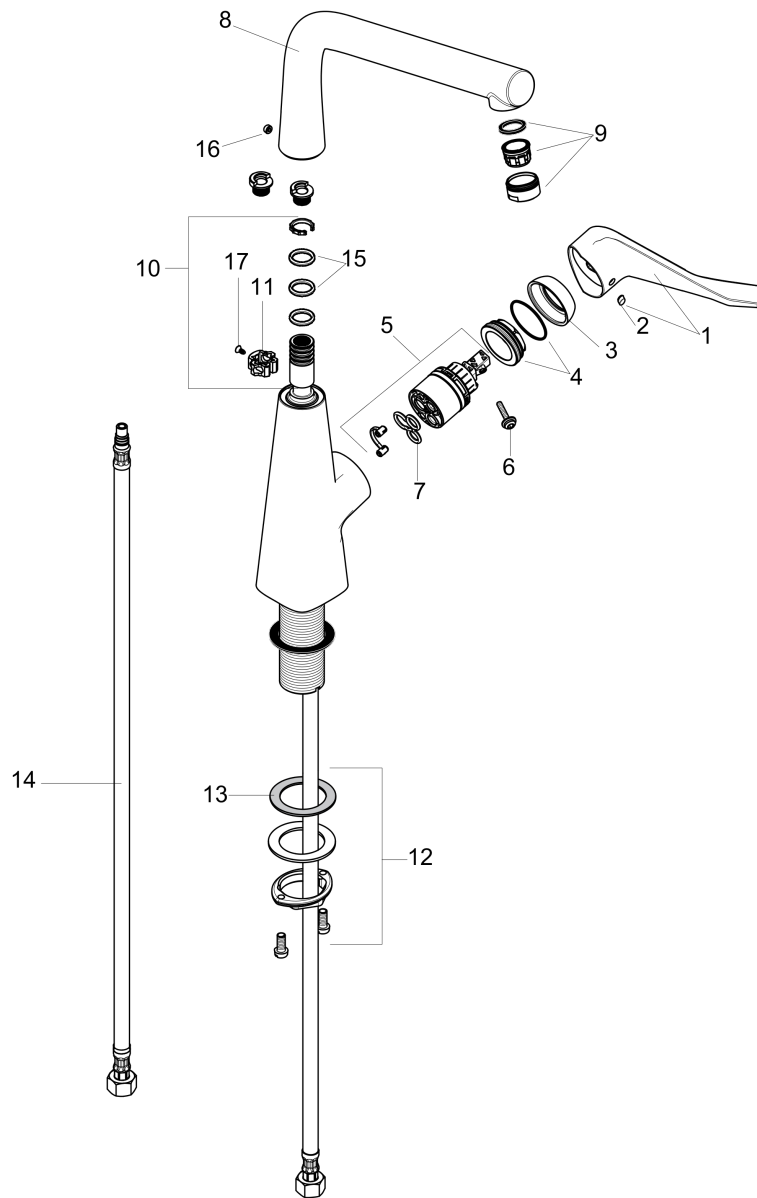

**Metris**

**Bar Faucet, 1.5 GPM**

Finishes : **chrome** Part no. : **04509000**

**Description**

**Features**

- Swivel range 150°
- Aerated spray
- Single-hole installation
- Flow: 1.5 GPM (5.7 L/Min)
- Ceramic cartridge
- 3/8" connections

**Item details**

List Price \$ 448.00

**Technology**

**Compliance**

**Product image**

**Scale drawing**

**Metris**  
**Bar Faucet, 1.5 GPM**  
Finishes : **chrome** Part no. : **04509000**

Exploded drawing

Year of production: >10/18

**Metris**

**Bar Faucet, 1.5 GPM**

Finishes : **chrome** Part no. : **04509000**

**Spare parts list**

Year of production: >10/18

Pos.	Description	Part no.	Price	PU
1	handle	98455000	-	1
2	screw cover	96338000	-	1
3	flange	95498000	-	1
4	nut	97209000	-	1
5	cartridge, assy	92730000	-	1
6	locking screw for handle	95140000	-	1
7	seal	95008000	-	1
8	spout cpl.	92258000	-	1
9	aerator M24x1 (5 l/min)	13185000	-	1
10	sealing set	92646000	-	1
11	axialring	97558000	-	1
12	fixing set (Ø 34)	95049000	-	1
13	lever collar	97548000	-	1
14	connection hose 35½" M8x0,75 3/8"	96316001	-	1
15	O-Ring 14x2,5	98189000	-	1
16	screw cover	95181000	-	1
17	screw	97662000	-	1