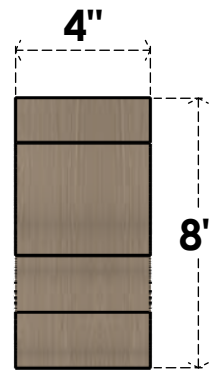

ITEM NUMBER: CORU04X24X08ASHRCPR

4"W X 24"D X 8"H SERIES 3 THIN ASHEBORO ROUGH CEDAR TIMBERTHANE
FAUX WOOD CORBEL, PRIMED

SIDE PROFILE

FRONT PROFILE

ISOMETRIC

EKENA MILLWORK
2300 WEST MAIN ST.
CLARKSVILLE, TX 75426
TOLL FREE: 866-607-0453
WWW.EKENAMILLWORK.COM