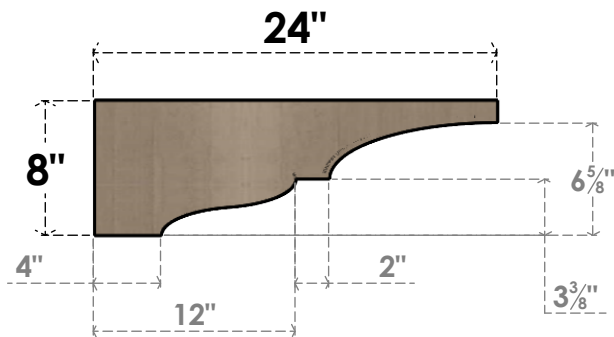

ITEM NUMBER: CORU04X24X08ASHRCPR

4"W X 24"D X 8"H SERIES 3 THIN ASHEBORO ROUGH CEDAR TIMBERTHANE
FAUX WOOD CORBEL, PRIMED

SIDE PROFILE

FRONT PROFILE

ISOMETRIC

EKENA MILLWORK
2300 WEST MAIN ST.
CLARKSVILLE, TX 75426
TOLL FREE: 866-607-0453
WWW.EKENAMILLWORK.COM

NOTES

1. INSTALLATION TO BE COMPLETED IN ACCORDANCE WITH MANUFACTURER'S SPECIFICATIONS.
2. DRAWING MAY NOT BE TO SCALE
3. THIS DRAWING IS INTENDED FOR DESIGN AND PLANNING PURPOSES ONLY.
4. ALL INFORMATION CONTAINED HEREIN WAS CURRENT AT THE TIME OF DEVELOPMENT BUT MUST BE REVIEWED AND APPROVED BY THE PRODUCT MANUFACTURER TO BE CONSIDERED ACCURATE.
5. TIMBERTHANE ARCHITECTURAL PRODUCTS ARE MADE FROM HIGH DENSITY URETHANE AND COME FACTORY PRIMED