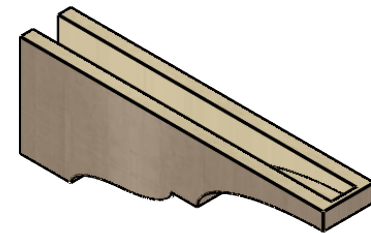

ITEM NUMBER: CORU04X24X08ASHRCPR

4"W X 24"D X 8"H SERIES 3 THIN ASHEBORO ROUGH CEDAR TIMBERTHANE
FAUX WOOD CORBEL, PRIMED

SIDE PROFILE

FRONT PROFILE

ISOMETRIC

EKENA MILLWORK
2300 WEST MAIN ST.
CLARKSVILLE, TX 75426
TOLL FREE: 866-607-0453
WWW.EKENAMILLWORK.COM