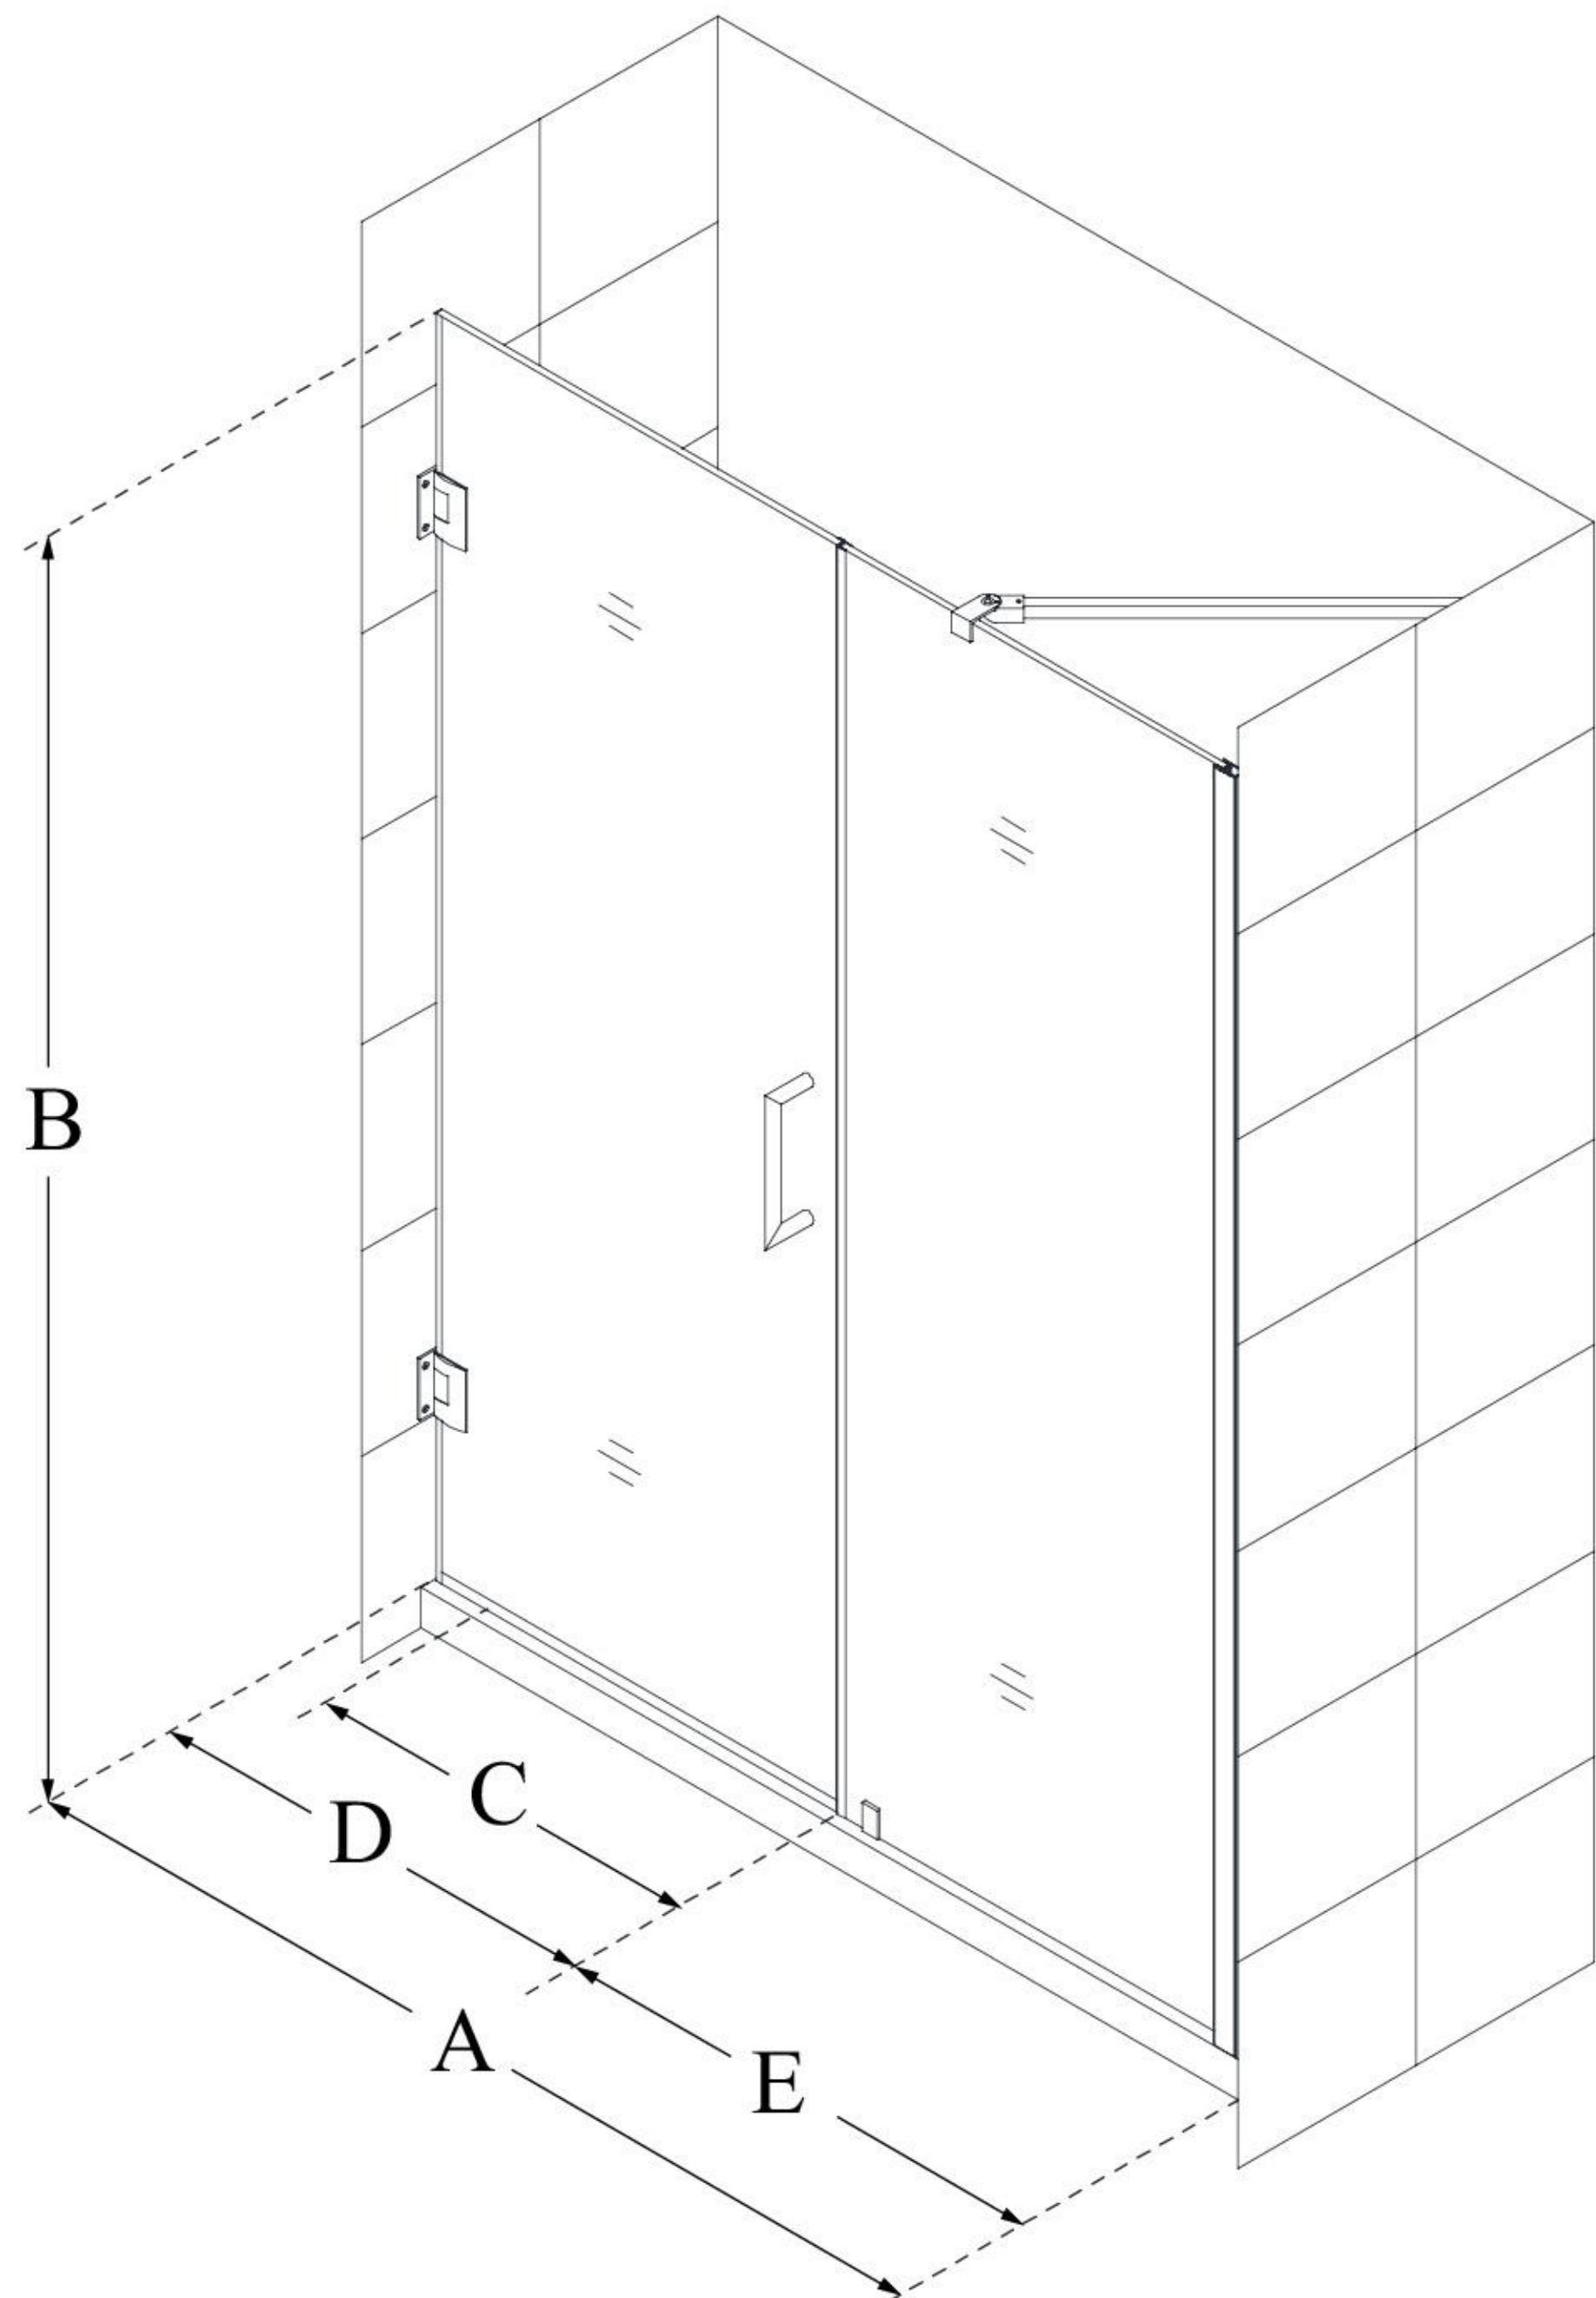

MODEL INFORMATION

SHDR-20557210

UNIDOOR

DreamLine Unidoor 55-56 in. W x 72 in. H Frameless Hinged Shower Door with Support Arm, Clear Glass

SWING DOOR

CONFIGURATION DIMENSIONS:

A: 55 - 56 in.

MODEL WIDTH

B: 72 in.

MODEL HEIGHT

C: 24 in.

ACCESS WIDTH

D: 25 in.

DOOR WIDTH

E: 30 in.

INLINE PANEL WIDTH