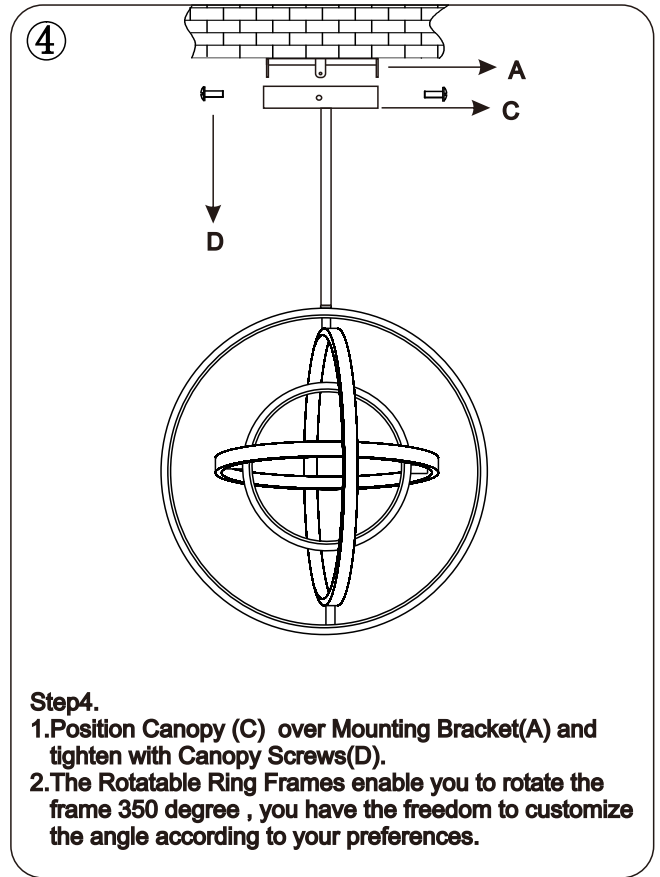

PLEASE READ INSTRUCTIONS IN THEIR ENTIRETY
PRIOR TO ASSEMBLY AND INSTALLATION.

SAFETY PRECAUTIONS:

- a. Please carefully examine the cord, lamp holder, switch, and all other parts for damages. If any damage or defect is found, please return this fixture.
- b. Installing this fixture requires connecting electric wires, these connections must be in accordance with local and National Electrical Code(NEC) standards, we suggest hiring a licensed electrician to do this.
- c. Recommended for indoor use only, please keep this fixture away from water or moisture.
- d. Wipe clean using a soft, dry cloth or static duster. Always avoid the use of harsh chemicals and abrasives to clean fixture as they may damage the finish.

ASSEMBLY & INSTALLATION GUIDE

ITEMS YOU NEED

- a. Ladder
- b. Screwdriver
- c. Wire cutter/stripper
- d. Insulation tape

GETTING STARTED

1. Carefully unpack all accessories and parts.
2. Place all components on a clean, flat and soft surface to prevent parts from getting scratched.
3. Shut off your main electrical supply at the fuse box or circuit breaker. Just turning off the light switch is not sufficient to prevent electrical shock!

PAGE 1

Bella Depot <https://www.BellaDepot.com>

PAGE 6

Bella Depot <https://www.BellaDepot.com>