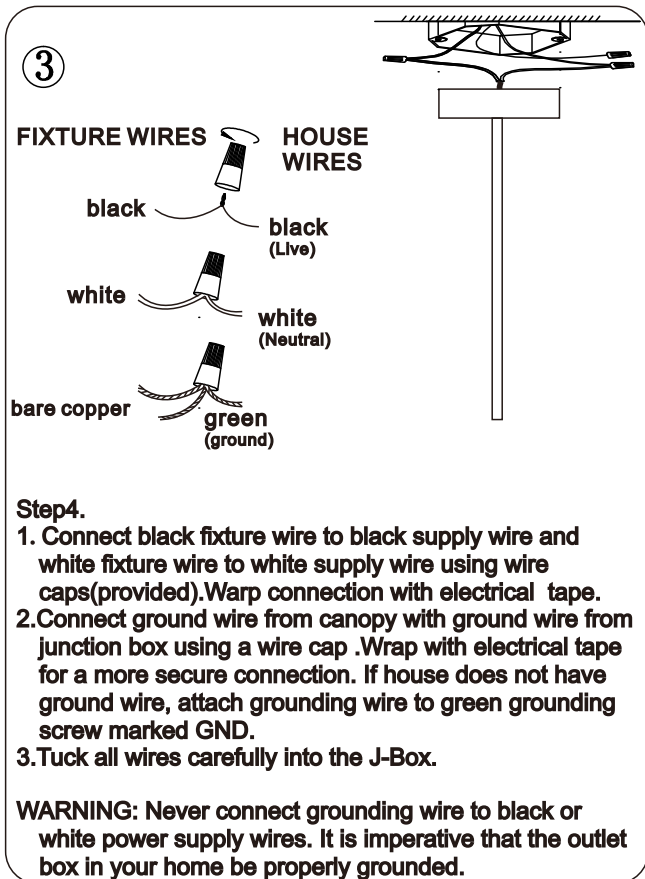

PAGE 5

Bella Depot <https://www.BellaDepot.com>