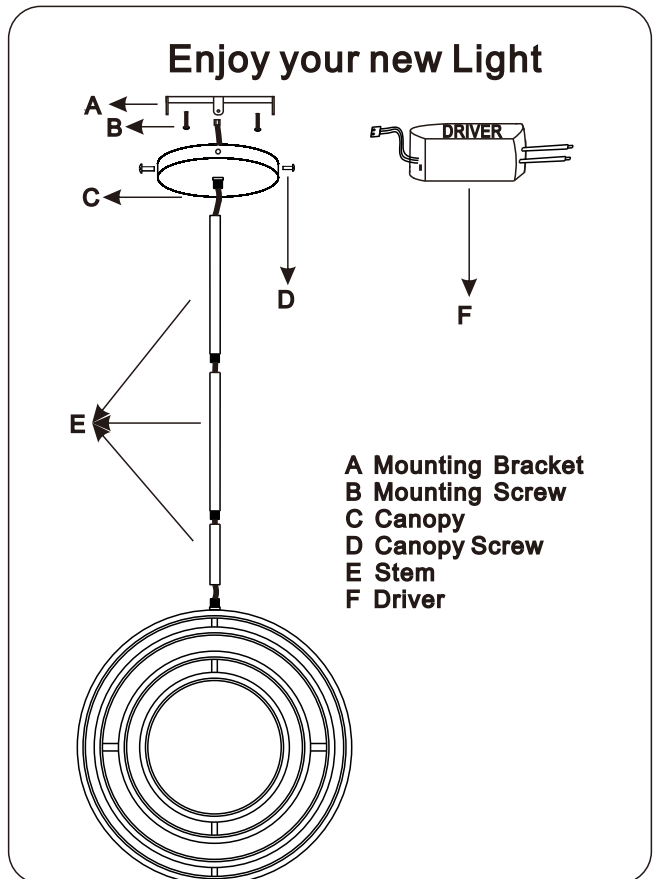

①

Step1.
 1.Remove the Mounting Bracket(A) from Ceiling Canopy(C) by loosening Canopy Screws(D).
 2.Then Secure Mounting Bracket(A) to ceiling junction box by Mounting screw(B).

②

Step2.
 1.Determine the desired length of the fixture and screw the Stems(E) together.
 2.Feed the fixture wire through the Stems(E) and Canopy(C) and screw the Stems(E) to the top of the fixture assembly, then screw the Canopy(C) to the top of the stem(E) assembly.
 3.Insert the fixture wire to the plug of Driver(F).

PAGE 1

Bella Depot <https://www.BellaDepot.com>

PAGE 6

Bella Depot <https://www.BellaDepot.com>

PAGE 5

Bella Depot <https://www.BellaDepot.com>

PAGE 2

Bella Depot <https://www.BellaDepot.com>