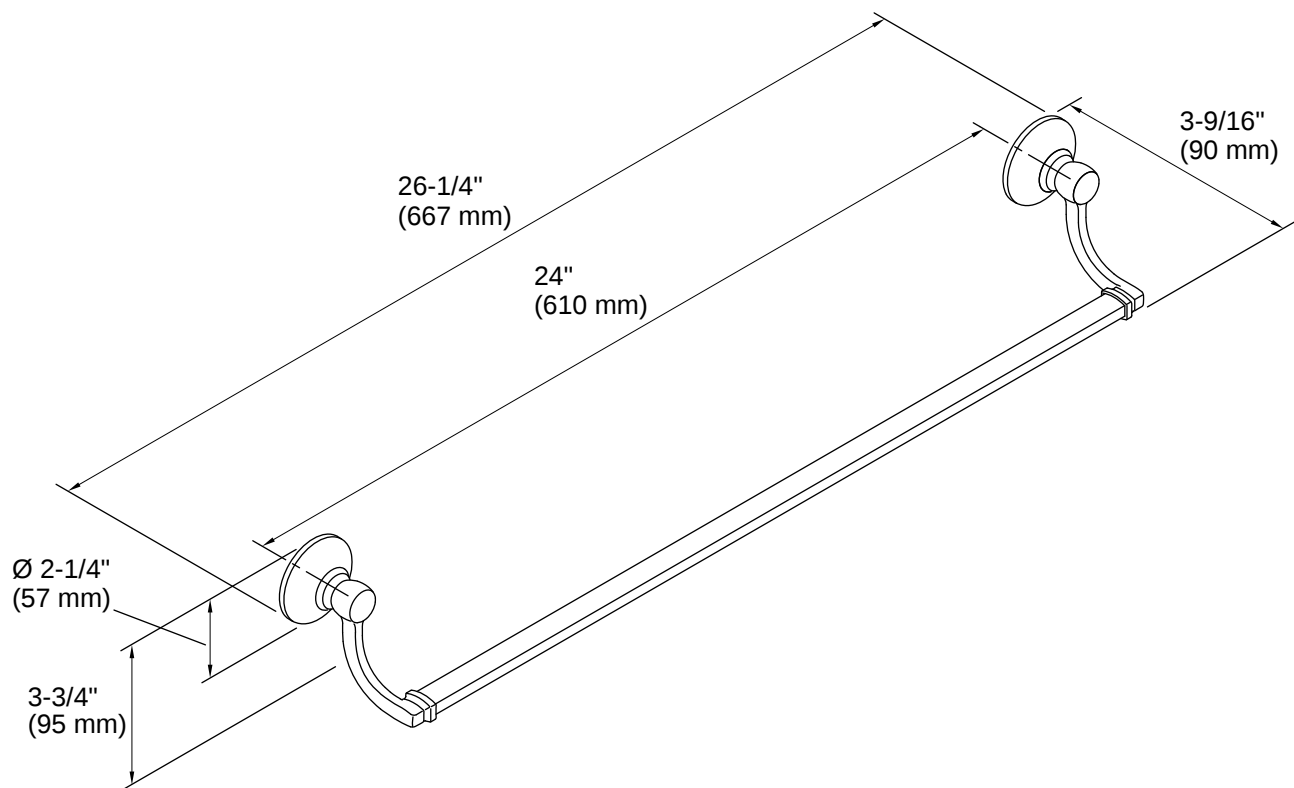

Installation

- Installation template and tools included

Installation Notes

Install this product according to the installation instructions.

CAUTION: Risk of personal injury. Do not install these products in any area where they are likely to be used inadvertently as a grab bar or support bar. These products are not designed or intended for use as a grab bar or support bar.