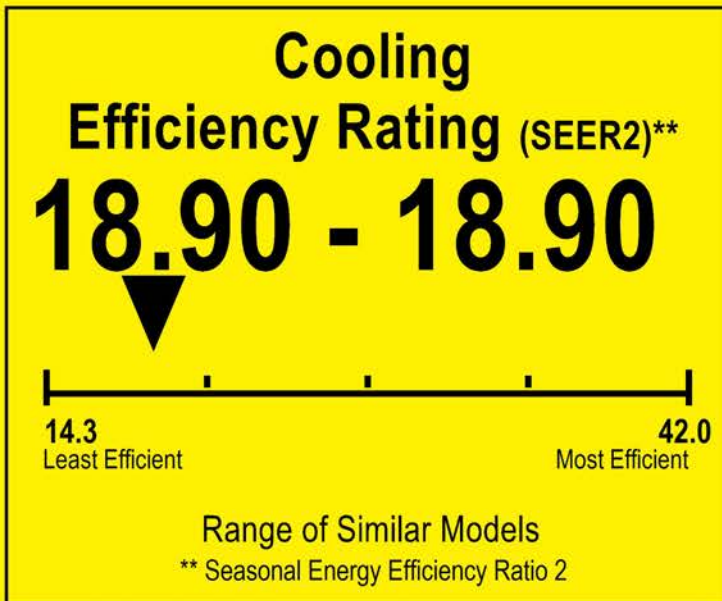

# ENERGYGUIDE

Heat Pump  
Cooling and Heating  
Split System

MRCOOL  
Model EZPRO-24-HP-C-23011DE-O

▼▼ This system's efficiency ratings depend on the coil your contractor installs with this unit. The heating efficiency rating varies slightly in different geographic regions. Ask your contractor for details.