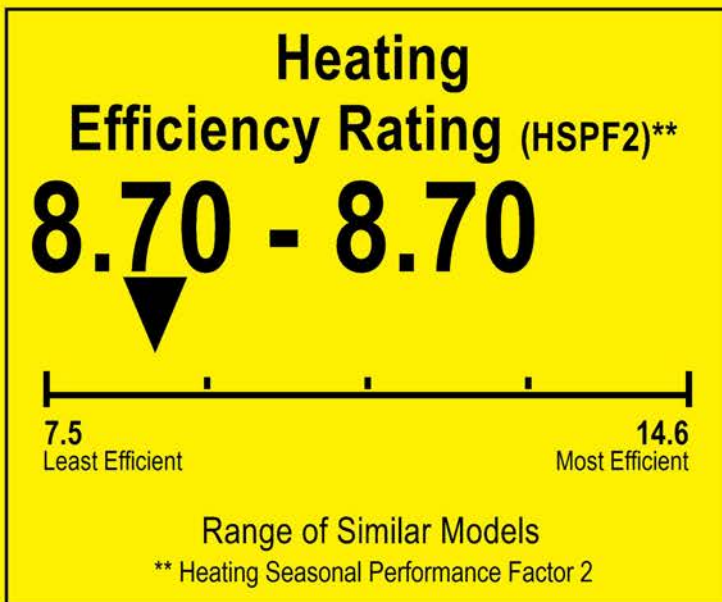

# ENERGYGUIDE

Heat Pump  
Cooling and Heating  
Split System

MRCOOL  
Model EZPRO-24-HP-C-23011DE-O

▼▼ This system's efficiency ratings depend on the coil your contractor installs with this unit. The heating efficiency rating varies slightly in different geographic regions. Ask your contractor for details.