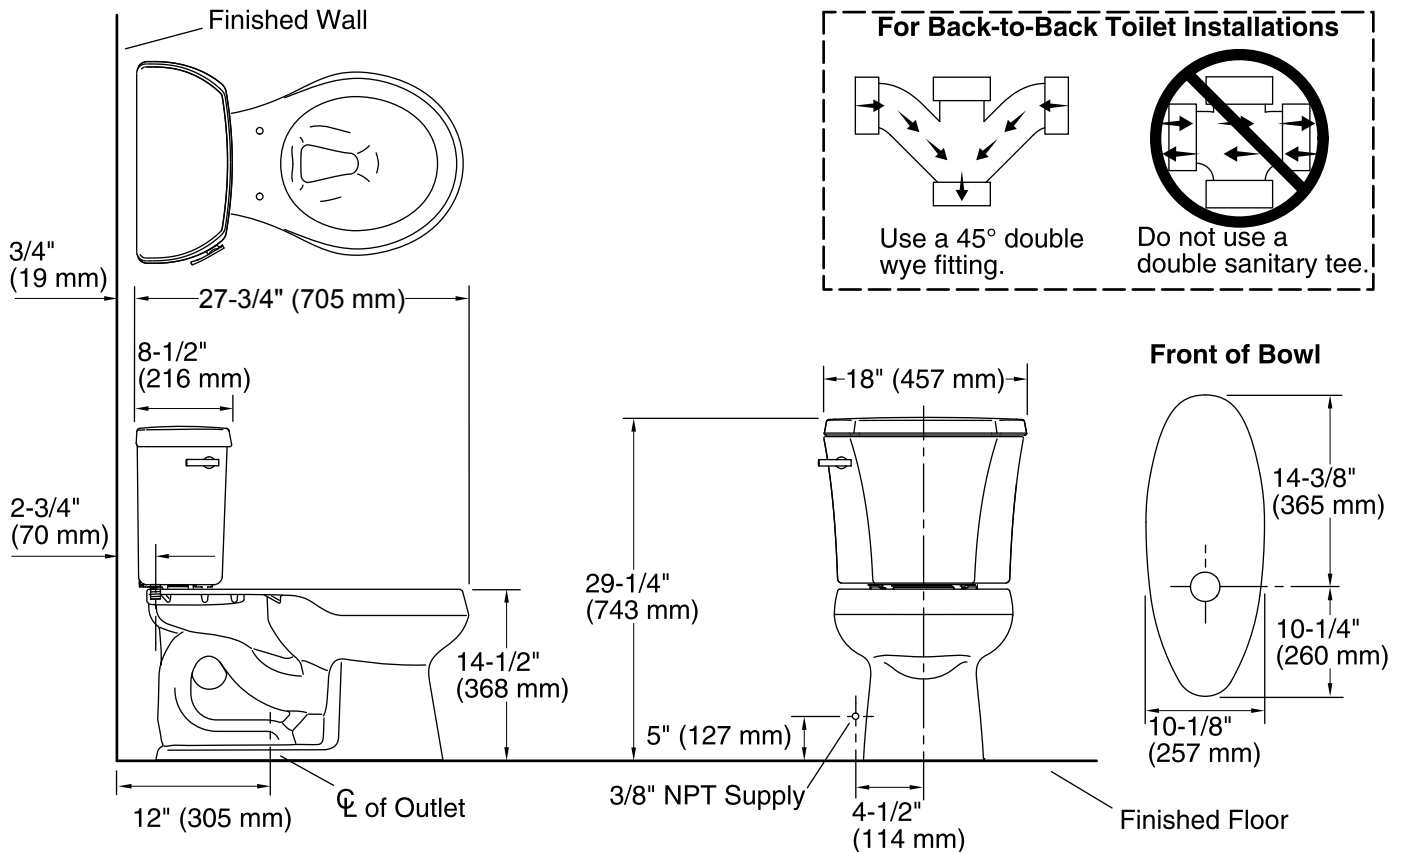

Features

- Two-piece toilet.
- Round-front bowl offers an ideal solution for smaller baths and powder rooms.
- 1.28 gallons per flush (gpf).
- Standard left-hand trip lever included.
- Insuliner® tank liner minimizes condensation on the tank when exposed to high humidity.
- Combination consists of the K-4467-U tank and the K-4197 bowl.
- Coordinates with other products in the Wellworth collection.

Installation

- Standard 12-inch rough-in.
- Three-bolt installation.
- Seat and supply line not included.

Water Conservation & Rebates

- WaterSense® toilets meet strict EPA flushing guidelines, including using at least 20 percent less water than 1.6-gallon toilets.
- Eligible for consumer rebates in some municipalities.
- This product meets water savings requirements for CALGreen and Colorado SB 14-103.

Technical Information

All product dimensions are nominal.

Toilet type:	Two-piece, Floor-mount
Waste Outlet:	Floor
Bowl shape:	Round front
Flush type:	Class Five®
Trap passageway:	2-1/8" (54 mm)
Water Consumption	
Full:	1.28 gpf (4.8 lpf)
Water surface size:	10-1/2" x 7-3/4" (267 mm x 197 mm)
Rim to water surface:	5-1/4" (133 mm)
Rough-in:	12
Seat-mounting holes:	5-1/2" (140 mm)

Notes

Install this product according to the installation instructions.

For back-to-back toilet installations: Use only a 45° double wye fitting.