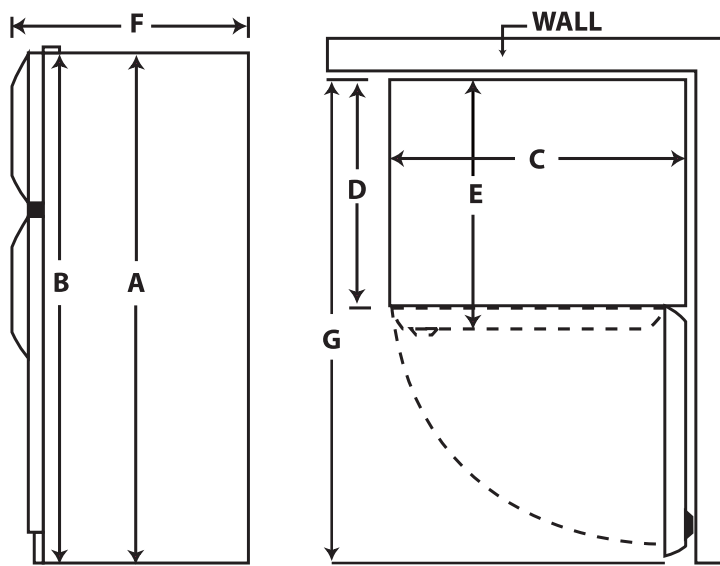

FRT21IL6JM
012505676963

Installation

Allow sufficient clearance on hinge side of refrigerator when installing next to a wall where handle may make contact.

Model Size	Cabinet Dimensions			B-Total Height (With Hinge Cover)	E-Depth (Including Door)	F-Total Depth (With Handles)	G-Total Depth 90° Open
	A-Height	C-Width	D-Depth				
20.6 cu ft.	68 1/4"	29 5/8"	28 1/2"	69"	31 3/4"	34"	60"