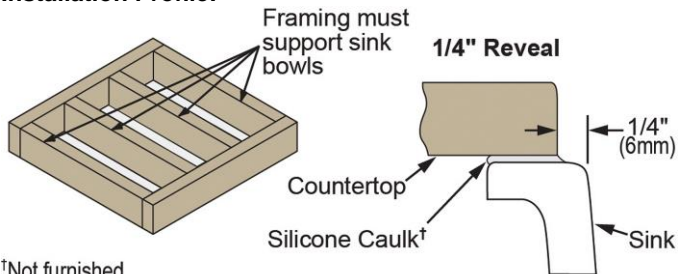

PRODUCT SPECIFICATIONS

Elkay Fireclay 24-7/16" x 19-11/16" x 9-1/8" Single Bowl Farmhouse Sink Kit with Filtered Faucet, White. Sink is molded from fine fireclay with a durable porcelain glaze providing a finish that is non-porous and resists staining. Naturally sound deadening and Center drain placement.

Installation Type:	Sink Kits, Farmhouse
Material:	Fireclay
Finish:	White (WH)
Number of Bowls:	1
Sink Dimensions:	24-7/16" x 19-11/16" x 10-1/8"
Bowl 1 Dimensions:	23" x 18-1/4" x 9-1/8"
Drain Size:	3-1/2" (89mm)
Drain Location:	Center
Minimum Cabinet Size:	27"
Mounting Hardware:	Included
Template Included:	Yes

Installation Profile:

†Not furnished
Designed to affix to the underside of any solid surface countertop.

PART: _____ QTY: _____
PROJECT: _____
CONTACT: _____
DATE: _____
NOTES: _____
APPROVAL: _____

In keeping with our policy of continuing product improvement, Elkay reserves the right to change product specifications without notice. Please visit elkay.com for the most current version of Elkay product specification sheets. This specification describes an Elkay product with design, quality, and functional benefits to the user. When making a comparison of other producers' offerings, be certain these features are not overlooked.