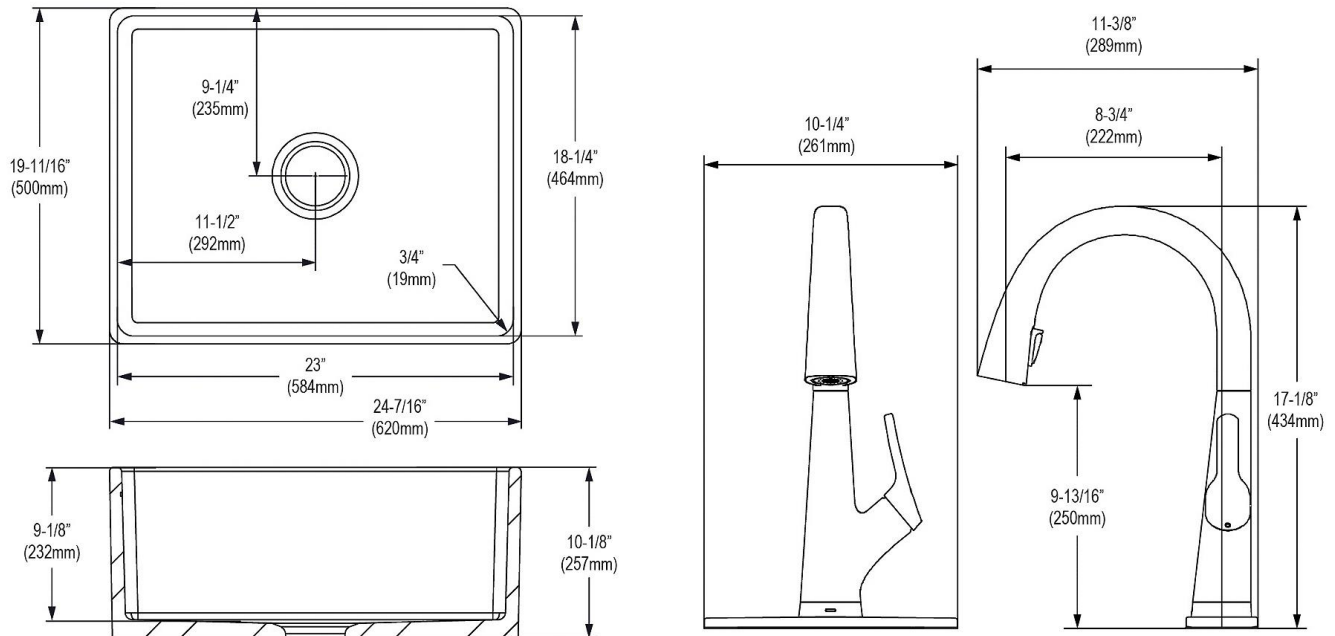

Installation Type:	Sink Kits, Farmhouse
Material:	Fireclay
Finish:	White (WH)
Number of Bowls:	1
Sink Dimensions:	24-7/16" x 19-11/16" x 10-1/8"
Bowl 1 Dimensions:	23" x 18-1/4" x 9-1/8"
Drain Size:	3-1/2" (89mm)
Drain Location:	Center
Minimum Cabinet Size:	27"
Mounting Hardware:	Included
Template Included:	Yes

Installation Profile:

†Not furnished
Designed to affix to the underside of any solid surface countertop.

PART: _____ QTY: _____
PROJECT: _____
CONTACT: _____
DATE: _____
NOTES: _____
APPROVAL: _____

In keeping with our policy of continuing product improvement, Elkay reserves the right to change product specifications without notice. Please visit elkay.com for the most current version of Elkay product specification sheets. This specification describes an Elkay product with design, quality, and functional benefits to the user. When making a comparison of other producers' offerings, be certain these features are not overlooked.

Included Accessories		
LK99FC	Elkay Deluxe Drain 3-1/2" Type 304 Stainless Steel Body for Fireclay Sinks Spec Sheet (PDF)	
LKAV7051FCR	Elkay Avado Single Hole 2-in-1 Kitchen Faucet with Filtered Drinking Water, Chrome Spec Sheet (PDF)	
LKBG2217SS	Elkay Stainless Steel 21-1/4" x 16-9/16" x 1-3/8" Bottom Grid Spec Sheet (PDF)	