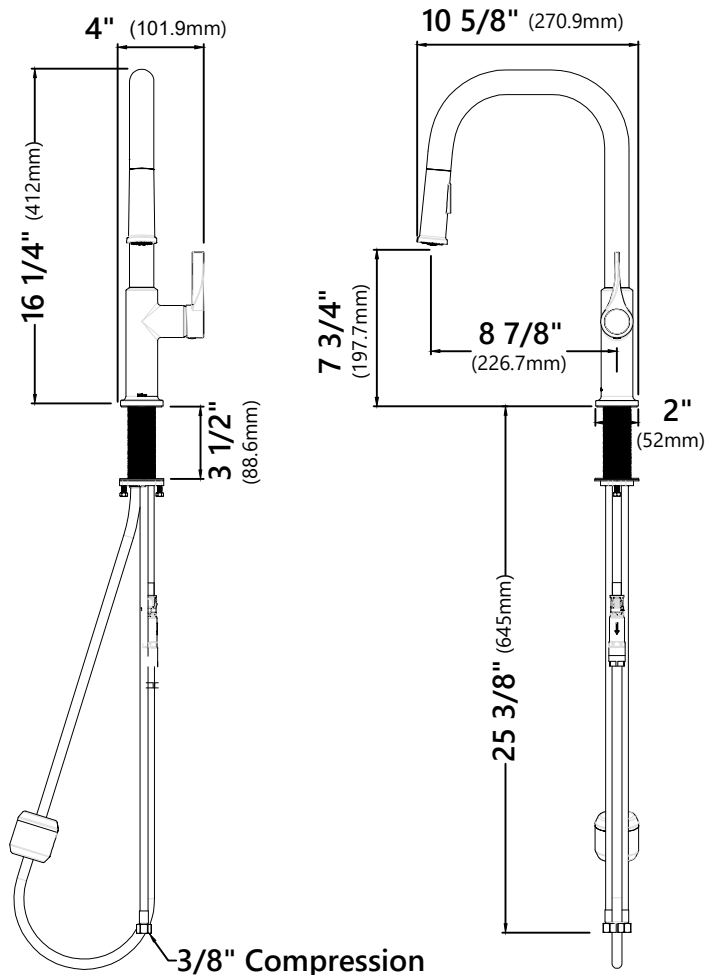

KPF-2841

Single Handle Pull Down Kitchen Faucet

Faucet Dimensions

Overall Height: 16 1/4"

Spout Height: 7 3/4"

Spout Reach: 8 7/8"

Features

- Pull Down Faucet
- Metal Body
- ABS Sprayer
- Lead Free Brass Waterway
- 360° Degree Swivel Spout
- Flow Rate 1.8 gpm (6.1L/min) @ 60 psi
- Dual Function Sprayhead - Spray/Stream
- 25mm Ceramic Cartridge
- 25 3/8" Integrated Nylon Waterlines
- Dome Shaped Screen Washer
- Quick Weight
- Quick Connect Sprayer Hose
- Swivel Sprayer Connector
- 15 3/4" Hose Length
- Connections 3/8" Compression
- Max Depth Thickness: 3 1/2"
- TPI of aerator in the Sprayer - M16.5*1-6G

Accessories Included

- Hex Wrench
- Weight

Available Finishes

- Spot Free Stainless Steel
- Matte Black
- Spot Free Brushed Brass
- Spot Free Brushed Brass/Matte Black

CODES/STANDARDS:

Product Certification

ASME A112.18.1/CSA B125.1

ADA compliant

Warranty

Kraus Limited Lifetime Warranty

see website for details www.kraususa.com