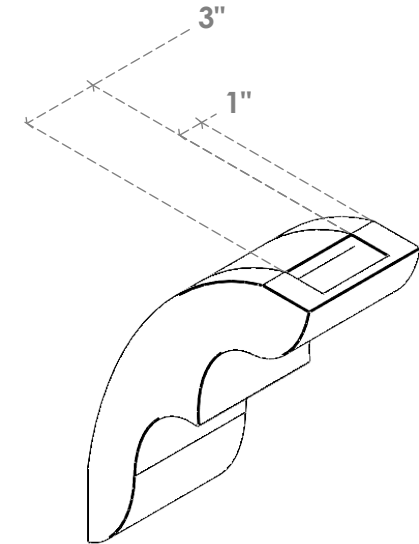

ITEM NUMBER: BRCURO050X10000X14000OZKRCPR

5"W X 10"D X 14"H OZARK ROUGH CEDAR WOODGRAIN OPEN
TIMBERTHANE BRACE, PRIMED TAN

SIDE PROFILE

FRONT PROFILE

ISOMETRIC

EKENA MILLWORK
2300 WEST MAIN ST.
CLARKSVILLE, TX 75426
TOLL FREE: 866-607-0453
WWW.EKENAMILLWORK.COM

NOTES

1. INSTALLATION TO BE COMPLETED IN ACCORDANCE WITH MANUFACTURER'S SPECIFICATIONS.
2. DRAWING MAY NOT BE TO SCALE
3. THIS DRAWING IS INTENDED FOR DESIGN AND PLANNING PURPOSES ONLY.
4. ALL INFORMATION CONTAINED HEREIN WAS CURRENT AT THE TIME OF DEVELOPMENT BUT MUST BE REVIEWED AND APPROVED BY THE PRODUCT MANUFACTURER TO BE CONSIDERED ACCURATE.
5. TIMBERTHANE ARCHITECTURAL PRODUCTS ARE MADE FROM HIGH DENSITY URETHANE AND COME FACTORY PRIMED