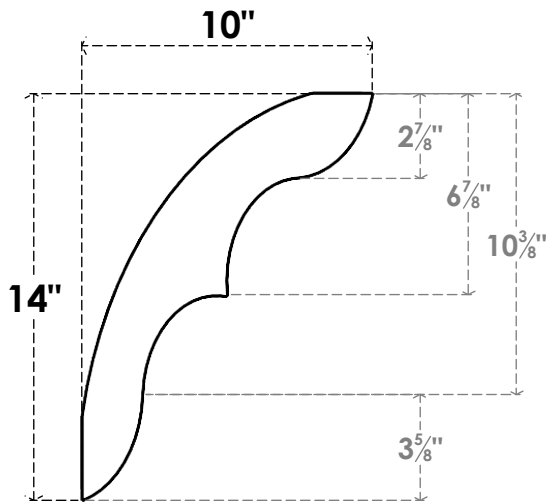

ITEM NUMBER: BRCURO050X10000X14000OZKRCPR

5"W X 10"D X 14"H OZARK ROUGH CEDAR WOODGRAIN OPEN
TIMBERTHANE BRACE, PRIMED TAN

SIDE PROFILE

FRONT PROFILE

ISOMETRIC

EKENA MILLWORK
2300 WEST MAIN ST.
CLARKSVILLE, TX 75426
TOLL FREE: 866-607-0453
WWW.EKENAMILLWORK.COM