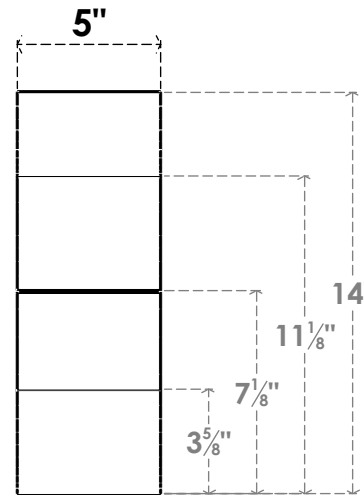

ITEM NUMBER: BRCURO050X10000X14000OZKRCPR

5"W X 10"D X 14"H OZARK ROUGH CEDAR WOODGRAIN OPEN
TIMBERTHANE BRACE, PRIMED TAN

SIDE PROFILE

FRONT PROFILE

ISOMETRIC

EKENA MILLWORK
2300 WEST MAIN ST.
CLARKSVILLE, TX 75426
TOLL FREE: 866-607-0453
WWW.EKENAMILLWORK.COM

NOTES

1. INSTALLATION TO BE COMPLETED IN ACCORDANCE WITH MANUFACTURER'S SPECIFICATIONS.
2. DRAWING MAY NOT BE TO SCALE
3. THIS DRAWING IS INTENDED FOR DESIGN AND PLANNING PURPOSES ONLY.
4. ALL INFORMATION CONTAINED HEREIN WAS CURRENT AT THE TIME OF DEVELOPMENT BUT MUST BE REVIEWED AND APPROVED BY THE PRODUCT MANUFACTURER TO BE CONSIDERED ACCURATE.
5. TIMBERTHANE ARCHITECTURAL PRODUCTS ARE MADE FROM HIGH DENSITY URETHANE AND COME FACTORY PRIMED