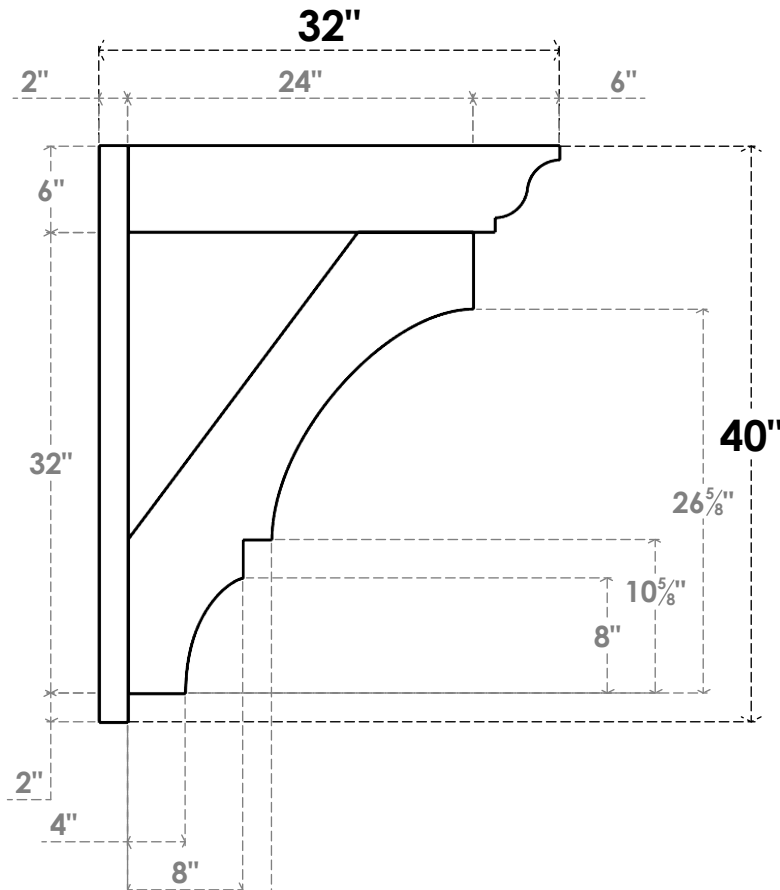

ITEM NUMBER: OUTUROC060X080X32000X40000X060X020X060BOA04RCPR

6"W TOP X 8"W BACK X 32"D X 40"H X 6"T TOP X 2"T BACK TIMBERTHANE ROUGH CEDAR BALBOA FAUX WOOD OPEN OUTLOOKER, TRADITIONAL TOP AND BLOCK BACK, 6"W CLOSED BRACE, PRIMED TAN

SIDE PROFILE

FRONT PROFILE

ISOMETRIC

EKENA MILLWORK
2300 WEST MAIN ST.
CLARKSVILLE, TX 75426
TOLL FREE: 866-607-0453
WWW.EKENAMILLWORK.COM

NOTES

1. INSTALLATION TO BE COMPLETED IN ACCORDANCE WITH MANUFACTURER'S SPECIFICATIONS.
2. DRAWING MAY NOT BE TO SCALE
3. THIS DRAWING IS INTENDED FOR DESIGN AND PLANNING PURPOSES ONLY.
4. ALL INFORMATION CONTAINED HEREIN WAS CURRENT AT THE TIME OF DEVELOPMENT BUT MUST BE REVIEWED AND APPROVED BY THE PRODUCT MANUFACTURER TO BE CONSIDERED ACCURATE.
5. TIMBERTHANE ARCHITECTURAL PRODUCTS ARE MADE FROM HIGH DENSITY URETHANE AND COME FACTORY PRIMED