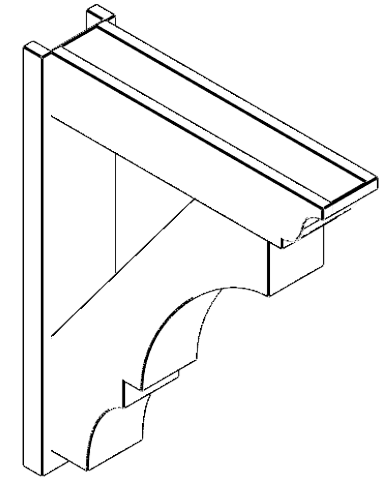

ITEM NUMBER: OUTUROC060X080X32000X40000X060X020X060BOA04RCPR

6"W TOP X 8"W BACK X 32"D X 40"H X 6"T TOP X 2"T BACK TIMBERTHANE ROUGH CEDAR BALBOA FAUX WOOD OPEN OUTLOOKER, TRADITIONAL TOP AND BLOCK BACK, 6"W CLOSED BRACE, PRIMED TAN

SIDE PROFILE

FRONT PROFILE

ISOMETRIC

EKENA MILLWORK
2300 WEST MAIN ST.
CLARKSVILLE, TX 75426
TOLL FREE: 866-607-0453
WWW.EKENAMILLWORK.COM

NOTES

1. INSTALLATION TO BE COMPLETED IN ACCORDANCE WITH MANUFACTURER'S SPECIFICATIONS.
2. DRAWING MAY NOT BE TO SCALE
3. THIS DRAWING IS INTENDED FOR DESIGN AND PLANNING PURPOSES ONLY.
4. ALL INFORMATION CONTAINED HEREIN WAS CURRENT AT THE TIME OF DEVELOPMENT BUT MUST BE REVIEWED AND APPROVED BY THE PRODUCT MANUFACTURER TO BE CONSIDERED ACCURATE.
5. TIMBERTHANE ARCHITECTURAL PRODUCTS ARE MADE FROM HIGH DENSITY URETHANE AND COME FACTORY PRIMED