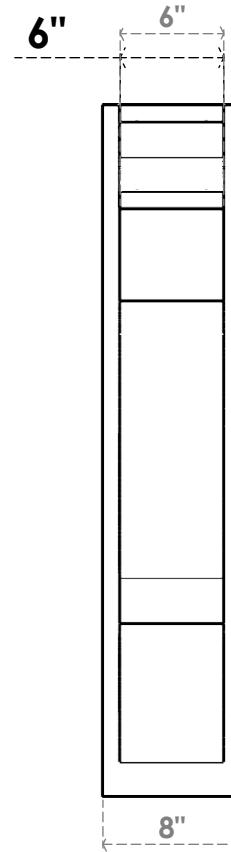

ITEM NUMBER: OUTUROC060X080X32000X40000X060X020X060BOA04RCPR

6"W TOP X 8"W BACK X 32"D X 40"H X 6"T TOP X 2"T BACK TIMBERTHANE ROUGH CEDAR BALBOA FAUX WOOD OPEN OUTLOOKER, TRADITIONAL TOP AND BLOCK BACK, 6"W CLOSED BRACE, PRIMED TAN

SIDE PROFILE

FRONT PROFILE

ISOMETRIC

EKENA MILLWORK
2300 WEST MAIN ST.
CLARKSVILLE, TX 75426
TOLL FREE: 866-607-0453
WWW.EKENAMILLWORK.COM

NOTES

1. INSTALLATION TO BE COMPLETED IN ACCORDANCE WITH MANUFACTURER'S SPECIFICATIONS.
2. DRAWING MAY NOT BE TO SCALE
3. THIS DRAWING IS INTENDED FOR DESIGN AND PLANNING PURPOSES ONLY.
4. ALL INFORMATION CONTAINED HEREIN WAS CURRENT AT THE TIME OF DEVELOPMENT BUT MUST BE REVIEWED AND APPROVED BY THE PRODUCT MANUFACTURER TO BE CONSIDERED ACCURATE.
5. TIMBERTHANE ARCHITECTURAL PRODUCTS ARE MADE FROM HIGH DENSITY URETHANE AND COME FACTORY PRIMED