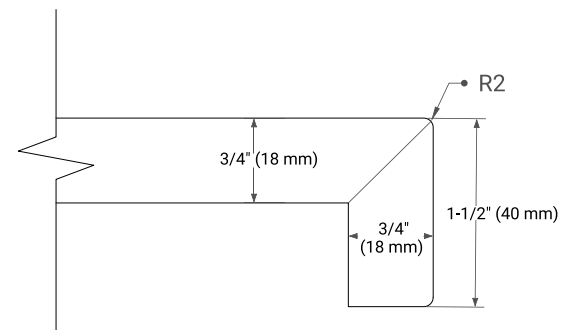

White Grey Midnight Blue Espresso

Oak Black Oak Brown Oak Vintage Green

FRONT VIEW

SIDE VIEW

PLAN VIEW

OVERALL DIMENSIONS

43" W x 22" D x 1.5" H

COUNTERTOP OPTIONS

Carrara Marble

White Quartz

FEATURES

- Solid countertop with mitered edges & seams
- Undermount white oval sink
- Pre-drilled for 8" widespread faucet

INCLUDED

- Countertop
- Matching Backsplash
- Oval Sink

COUNTERTOP PLAN VIEW

EDGE SIDE VIEW

THREE DIMENSIONAL COUNTERTOP VIEW