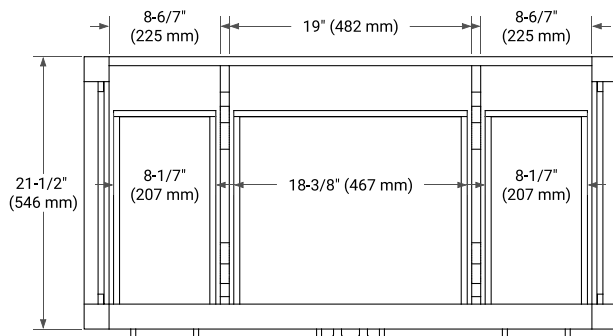

CAMBRIDGE 42" SINGLE SINK BASE CABINET

ARIEL

BASE CABINET DIMENSIONS

42" W x 21.5" D x 34.5" H

FEATURES

- Solid wood frame & plywood panels
- Dovetail drawers and joints
- Soft closing doors & drawers

HARDWARE FINISHES*

White Grey Midnight Blue Espresso

Oak Black Oak Brown Oak Vintage Green

FRONT VIEW

SIDE VIEW

PLAN VIEW

OVERALL DIMENSIONS

43" W x 22" D x 1.5" H

COUNTERTOP OPTIONS

COUNTERTOP PLAN VIEW

EDGE SIDE VIEW

THREE DIMENSIONAL COUNTERTOP VIEW