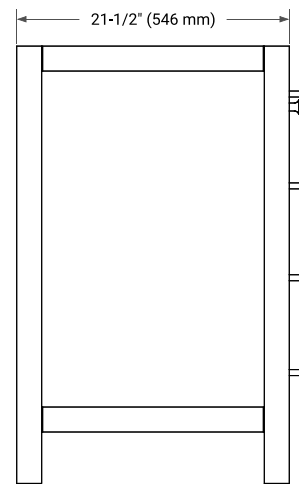

CAMBRIDGE 42" SINGLE SINK BASE CABINET

ARIEL

BASE CABINET DIMENSIONS

42" W x 21.5" D x 34.5" H

FEATURES

- Solid wood frame & plywood panels
- Dovetail drawers and joints
- Soft closing doors & drawers

HARDWARE FINISHES*

White Grey Midnight Blue Espresso

Oak Black Oak Brown Oak Vintage Green

FRONT VIEW

SIDE VIEW

PLAN VIEW

OVERALL DIMENSIONS

43" W x 22" D x 1.5" H

COUNTERTOP OPTIONS

Carrara Marble

White Quartz

FEATURES

- Solid countertop with mitered edges & seams
- Undermount white oval sink
- Pre-drilled for 8" widespread faucet

INCLUDED

- Countertop
- Matching Backsplash
- Oval Sink

COUNTERTOP PLAN VIEW

EDGE SIDE VIEW

THREE DIMENSIONAL COUNTERTOP VIEW