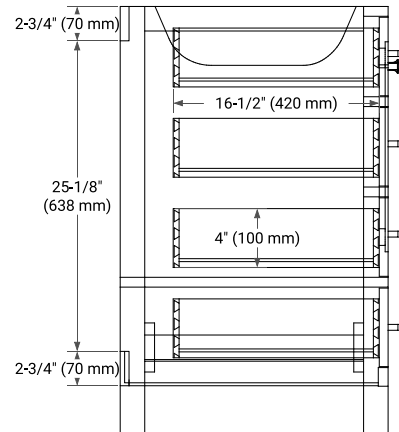

CAMBRIDGE 42" SINGLE SINK BASE CABINET

ARIEL

BASE CABINET DIMENSIONS

42" W x 21.5" D x 34.5" H

FEATURES

- Solid wood frame & plywood panels
- Dovetail drawers and joints
- Soft closing doors & drawers

HARDWARE FINISHES*

White Grey Midnight Blue Espresso

Oak Black Oak Brown Oak Vintage Green

FRONT VIEW

SIDE VIEW

PLAN VIEW

OVERALL DIMENSIONS

43" W x 22" D x 1.5" H

COUNTERTOP OPTIONS

COUNTERTOP PLAN VIEW

EDGE SIDE VIEW

THREE DIMENSIONAL COUNTERTOP VIEW