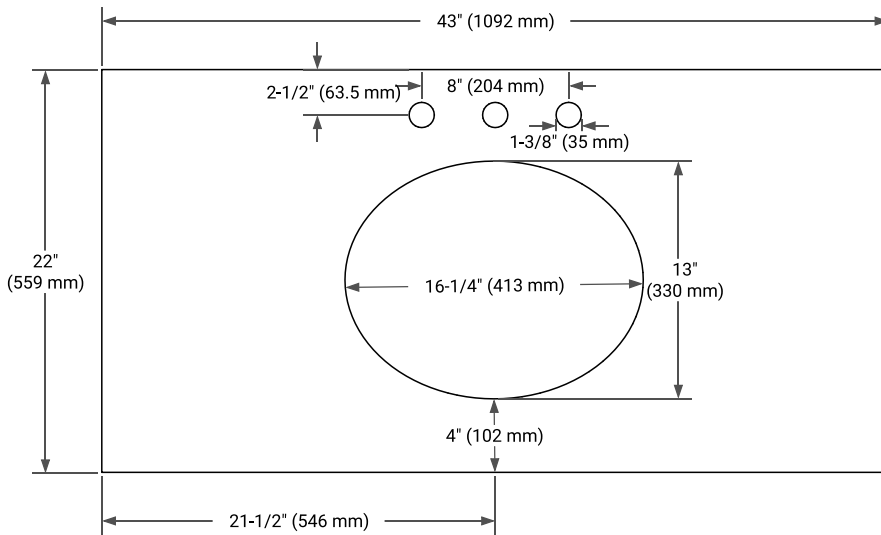

CAMBRIDGE 42" SINGLE SINK BASE CABINET

ARIEL

BASE CABINET DIMENSIONS

42" W x 21.5" D x 34.5" H

FEATURES

- Solid wood frame & plywood panels
- Dovetail drawers and joints
- Soft closing doors & drawers

HARDWARE FINISHES*

White Grey Midnight Blue Espresso

Oak Black Oak Brown Oak Vintage Green

FRONT VIEW

SIDE VIEW

PLAN VIEW

OVERALL DIMENSIONS

43" W x 22" D x 1.5" H

COUNTERTOP OPTIONS

Carrara Marble

White Quartz

FEATURES

- Solid countertop with mitered edges & seams
- Undermount white oval sink
- Pre-drilled for 8" widespread faucet

INCLUDED

- Countertop
- Matching Backsplash
- Oval Sink

COUNTERTOP PLAN VIEW

EDGE SIDE VIEW

THREE DIMENSIONAL COUNTERTOP VIEW