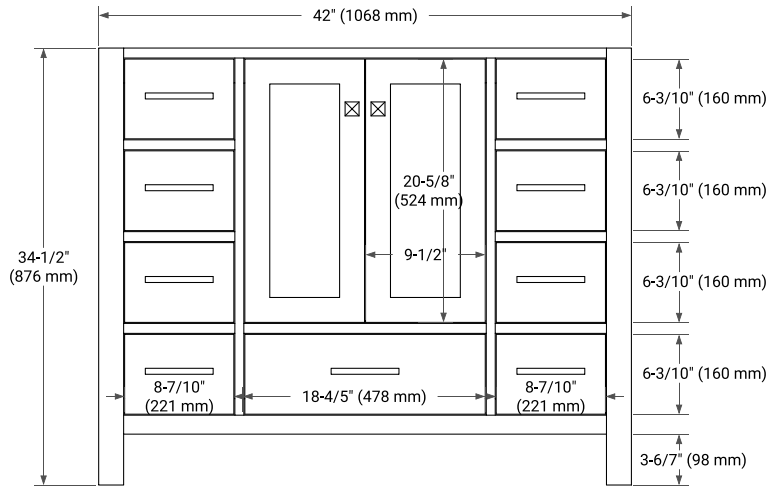

CAMBRIDGE 42" SINGLE SINK BASE CABINET

ARIEL

BASE CABINET DIMENSIONS

42" W x 21.5" D x 34.5" H

FEATURES

- Solid wood frame & plywood panels
- Dovetail drawers and joints
- Soft closing doors & drawers

HARDWARE FINISHES*

White Grey Midnight Blue Espresso

Oak Black Oak Brown Oak Vintage Green

FRONT VIEW

SIDE VIEW

PLAN VIEW

OVERALL DIMENSIONS

43" W x 22" D x 1.5" H

COUNTERTOP OPTIONS

COUNTERTOP PLAN VIEW

EDGE SIDE VIEW

THREE DIMENSIONAL COUNTERTOP VIEW