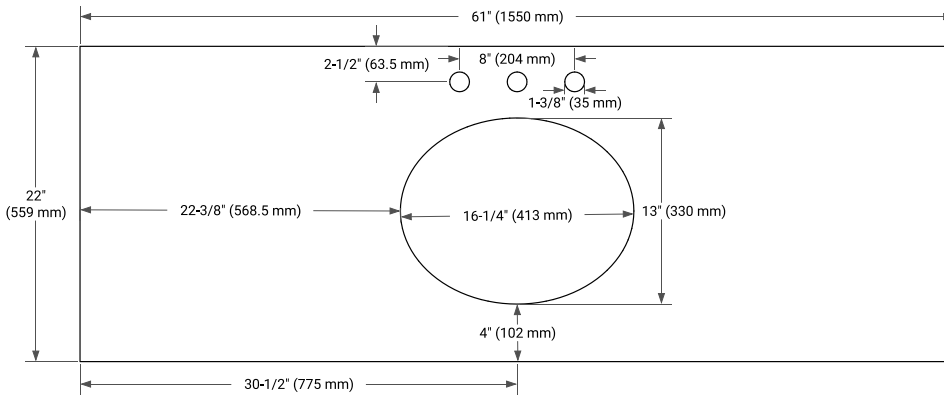

OVERALL DIMENSIONS

61" W x 22" D x 1.5" H

COUNTERTOP OPTIONS

Carrara Marble

White Quartz

FEATURES

- Solid countertop with mitered edges & seams
- Undermount white oval sink
- Pre-drilled for 8" widespread faucet

INCLUDED

- Countertop
- Matching Backsplash
- Oval Sink

COUNTERTOP PLAN VIEW

EDGE SIDE VIEW

THREE DIMENSIONAL COUNTERTOP VIEW