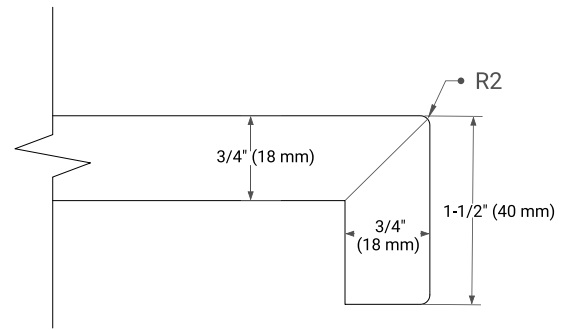

OVERALL DIMENSIONS

61" W x 22" D x 1.5" H

COUNTERTOP OPTIONS

Carrara Marble

White Quartz

FEATURES

- Solid countertop with mitered edges & seams
- Undermount white oval sink
- Pre-drilled for 8" widespread faucet

INCLUDED

- Countertop
- Matching Backsplash
- Oval Sink

COUNTERTOP PLAN VIEW

EDGE SIDE VIEW

THREE DIMENSIONAL COUNTERTOP VIEW