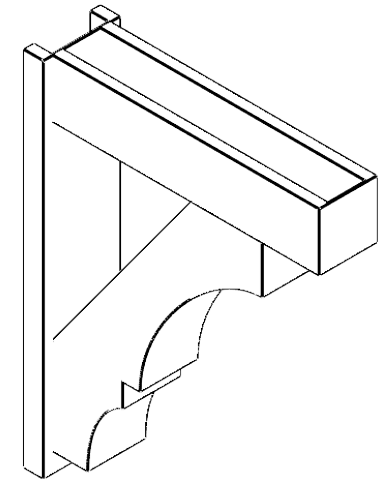

**ITEM NUMBER: OUTUROC060X080X30000X38000X060X020X060BOA44RCPR**

6"W TOP X 8"W BACK X 30"D X 38"H X 6"T TOP X 2"T BACK TIMBERTHANE ROUGH CEDAR BALBOA FAUX WOOD OPEN OUTLOOKER, BLOCK TOP AND BACK, 6"W CLOSED BRACE, PRIMED TAN

**SIDE PROFILE**

**FRONT PROFILE**

**ISOMETRIC**

GENERATED DATE : 07/05/2023

EKENA MILLWORK  
2300 WEST MAIN ST.  
CLARKSVILLE, TX 75426  
TOLL FREE: 866-607-0453  
WWW.EKENAMILLWORK.COM

**NOTES**

1. INSTALLATION TO BE COMPLETED IN ACCORDANCE WITH MANUFACTURER'S SPECIFICATIONS.
2. DRAWING MAY NOT BE TO SCALE
3. THIS DRAWING IS INTENDED FOR DESIGN AND PLANNING PURPOSES ONLY.
4. ALL INFORMATION CONTAINED HEREIN WAS CURRENT AT THE TIME OF DEVELOPMENT BUT MUST BE REVIEWED AND APPROVED BY THE PRODUCT MANUFACTURER TO BE CONSIDERED ACCURATE.
5. TIMBERTHANE ARCHITECTURAL PRODUCTS ARE MADE FROM HIGH DENSITY URETHANE AND COME FACTORY PRIMED