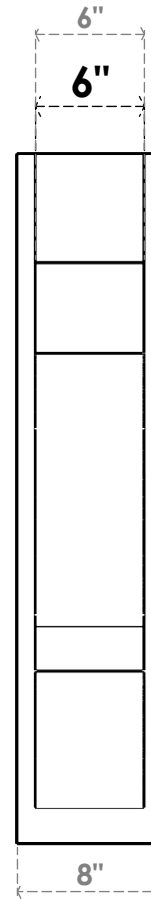

**ITEM NUMBER: OUTUROC060X080X30000X38000X060X020X060BOA44RCPR**

6"W TOP X 8"W BACK X 30"D X 38"H X 6"T TOP X 2"T BACK TIMBERTHANE ROUGH CEDAR BALBOA FAUX WOOD OPEN OUTLOOKER, BLOCK TOP AND BACK, 6"W CLOSED BRACE, PRIMED TAN

**SIDE PROFILE**

**FRONT PROFILE**

**ISOMETRIC**

GENERATED DATE : 07/05/2023

EKENA MILLWORK  
2300 WEST MAIN ST.  
CLARKSVILLE, TX 75426  
TOLL FREE: 866-607-0453  
WWW.EKENAMILLWORK.COM

**NOTES**

1. INSTALLATION TO BE COMPLETED IN ACCORDANCE WITH MANUFACTURER'S SPECIFICATIONS.
2. DRAWING MAY NOT BE TO SCALE
3. THIS DRAWING IS INTENDED FOR DESIGN AND PLANNING PURPOSES ONLY.
4. ALL INFORMATION CONTAINED HEREIN WAS CURRENT AT THE TIME OF DEVELOPMENT BUT MUST BE REVIEWED AND APPROVED BY THE PRODUCT MANUFACTURER TO BE CONSIDERED ACCURATE.
5. TIMBERTHANE ARCHITECTURAL PRODUCTS ARE MADE FROM HIGH DENSITY URETHANE AND COME FACTORY PRIMED