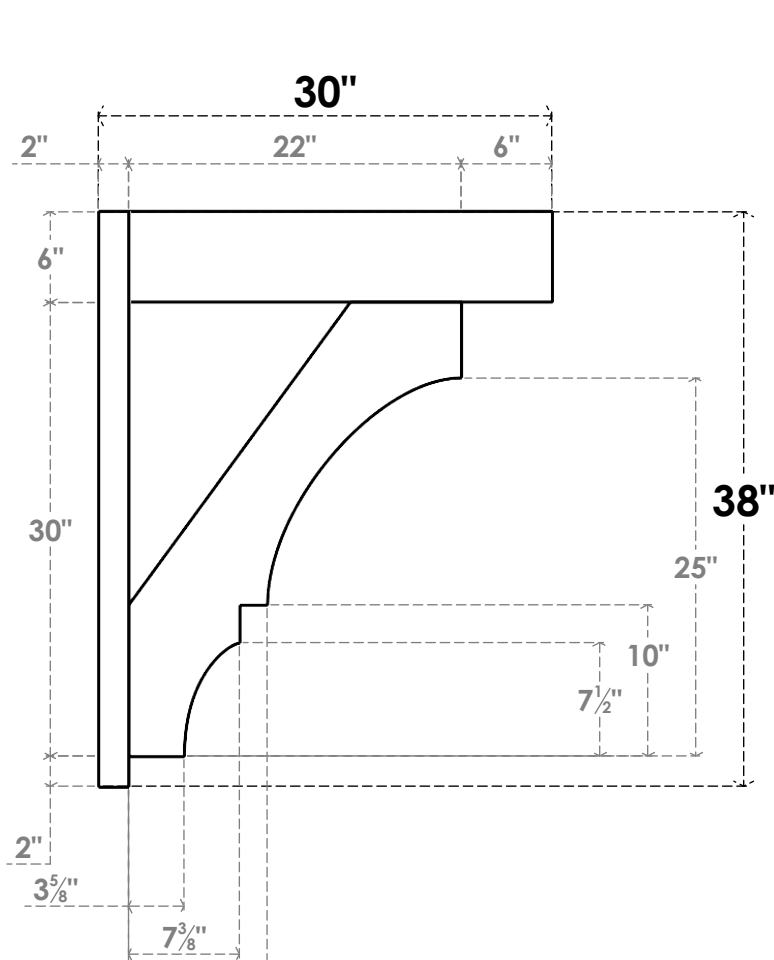

**ITEM NUMBER: OUTUROC060X080X30000X38000X060X020X060BOA44RCPR**

6"W TOP X 8"W BACK X 30"D X 38"H X 6"T TOP X 2"T BACK TIMBERTHANE ROUGH CEDAR BALBOA FAUX WOOD OPEN OUTLOOKER, BLOCK TOP AND BACK, 6"W CLOSED BRACE, PRIMED TAN

**SIDE PROFILE**

**FRONT PROFILE**

**ISOMETRIC**

GENERATED DATE : 07/05/2023

EKENA MILLWORK  
2300 WEST MAIN ST.  
CLARKSVILLE, TX 75426  
TOLL FREE: 866-607-0453  
WWW.EKENAMILLWORK.COM

**NOTES**

1. INSTALLATION TO BE COMPLETED IN ACCORDANCE WITH MANUFACTURER'S SPECIFICATIONS.
2. DRAWING MAY NOT BE TO SCALE
3. THIS DRAWING IS INTENDED FOR DESIGN AND PLANNING PURPOSES ONLY.
4. ALL INFORMATION CONTAINED HEREIN WAS CURRENT AT THE TIME OF DEVELOPMENT BUT MUST BE REVIEWED AND APPROVED BY THE PRODUCT MANUFACTURER TO BE CONSIDERED ACCURATE.
5. TIMBERTHANE ARCHITECTURAL PRODUCTS ARE MADE FROM HIGH DENSITY URETHANE AND COME FACTORY PRIMED