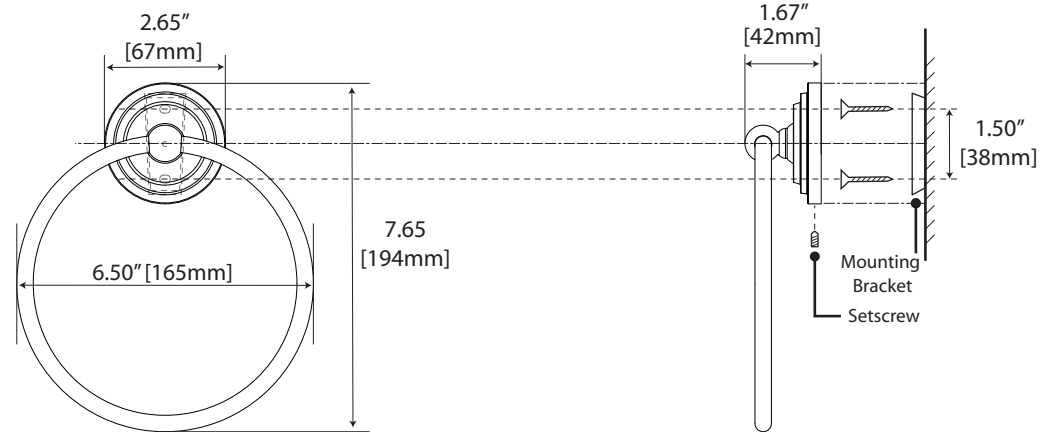

Marina Collection

General Specifications

30", 24", 18" Towel Bar

30": #5225 (Chrome)
 24": #5226 (Chrome), #5841 (Satin Nickel), #5831 (Bronze), #5206 (Polished Brass)
 18": #5227 (Chrome), #5842 (Satin Nickel), #5832 (Bronze), #5207 (Polished Brass)

24" & 18" Towel Bar

24": #5221 (Chrome) 1" diameter tubing
 18": #5222 (Chrome) 1" diameter tubing

24" Double Towel Bar

#5229 (Chrome), #5843 (Satin Nickel), #5833 (Bronze)

Marina Collection

General Specifications

Marina Collection

General Specifications

Tissue Holder (Euro)

#5228 (Chrome), #5845 (Satin Nickel), #5208 (Polished Brass)

Towel Ring

#5231 (Chrome), #5846 (Satin Nickel)
#5836 (Bronze), #5211 (Polished Brass)

Shower Rod
1" dia., 6ft L.

- #813 (Chrome)
- #801 (Satin Nickel)
- #810 (Bronze)
- #800 (Polished Brass)

Shower Rod Ends
(set of 2) Holds 1" dia. rod

- #829 (Chrome)
- #830 (Satin Nickel)
- #823 (Bronze)
- #828 (Polished Brass)