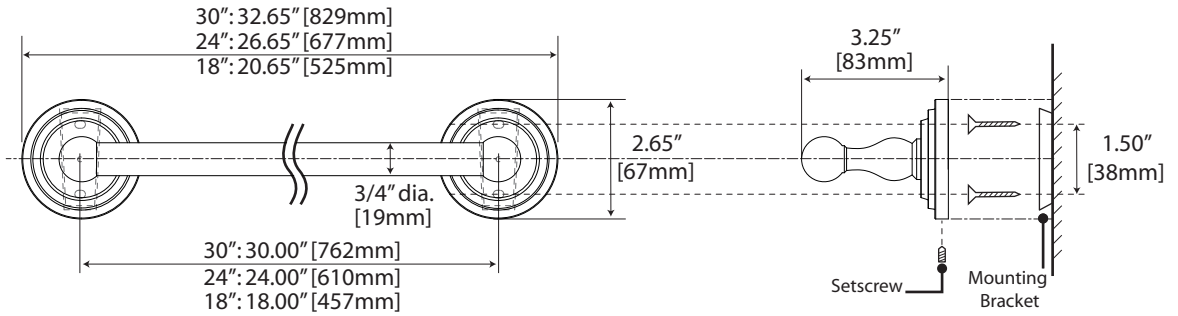

Marina Collection

General Specifications

30", 24", 18" Towel Bar

30": #5225 (Chrome)
 24": #5226 (Chrome), #5841 (Satin Nickel), #5831 (Bronze), #5206 (Polished Brass)
 18": #5227 (Chrome), #5842 (Satin Nickel), #5832 (Bronze), #5207 (Polished Brass)

24" & 18" Towel Bar

24": #5221 (Chrome) 1" diameter tubing
 18": #5222 (Chrome) 1" diameter tubing

24" Double Towel Bar

#5229 (Chrome), #5843 (Satin Nickel), #5833 (Bronze)

Marina Collection

General Specifications

Shower Rod
1" dia., 6ft L.

- #813 (Chrome)
- #801 (Satin Nickel)
- #810 (Bronze)
- #800 (Polished Brass)

Shower Rod Ends
(set of 2) Holds 1" dia. rod

- #829 (Chrome)
- #830 (Satin Nickel)
- #823 (Bronze)
- #828 (Polished Brass)

Curtain Rings
(set of 2) 1½" dia.

- #834 (Chrome)
- #835 (Satin Nickel)
- #831 (Bronze)
- #802A (Polished Brass)

8" Widespread Faucet

#6631 (Chrome), #6636 (Satin Nickel), #6666 (Bronze)

- General Specifications:**
- Waterways constructed of Solid Brass
 - 8" (203 mm) widespread faucet
 - No-drip ceramic disc valves
 - ½" IPS connection
 - Includes Solid Brass pop-up waste assembly
 - Lever style handles with 90° rotation angle
 - Double plated chrome finish