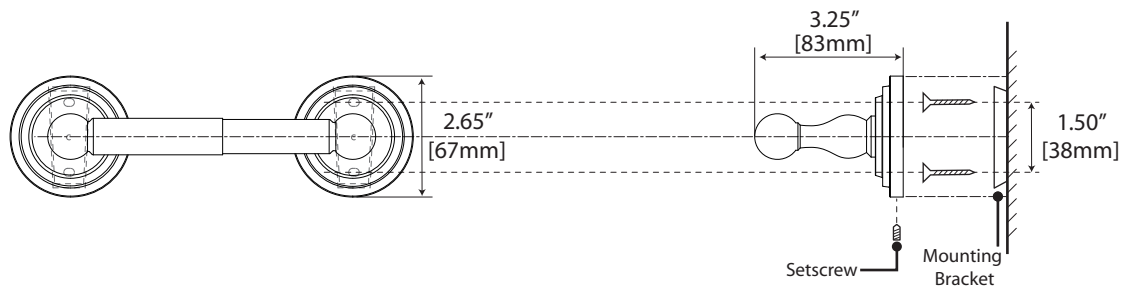

Tissue Holder

#5230 (Chrome), #5844 (Satin Nickel)
#5834 (Bronze), #5210 (Polished Brass)