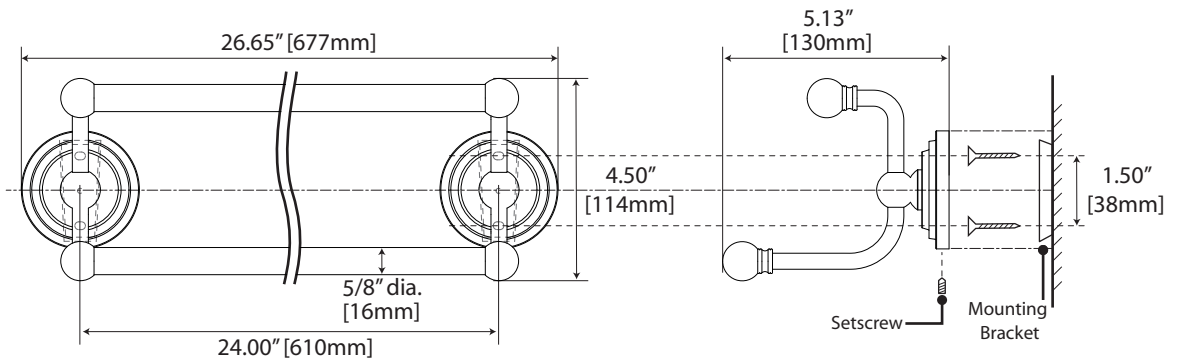

Marina Collection

General Specifications

30", 24", 18" Towel Bar

30": #5225 (Chrome)
 24": #5226 (Chrome), #5841 (Satin Nickel), #5831 (Bronze), #5206 (Polished Brass)
 18": #5227 (Chrome), #5842 (Satin Nickel), #5832 (Bronze), #5207 (Polished Brass)

24" & 18" Towel Bar

24": #5221 (Chrome) 1" diameter tubing
 18": #5222 (Chrome) 1" diameter tubing

24" Double Towel Bar

#5229 (Chrome), #5843 (Satin Nickel), #5833 (Bronze)

Marina Collection

General Specifications

Shower Rod
1" dia., 6ft L.

- #813 (Chrome)
- #801 (Satin Nickel)
- #810 (Bronze)
- #800 (Polished Brass)

Shower Rod Ends
(set of 2) Holds 1" dia. rod

- #829 (Chrome)
- #830 (Satin Nickel)
- #823 (Bronze)
- #828 (Polished Brass)