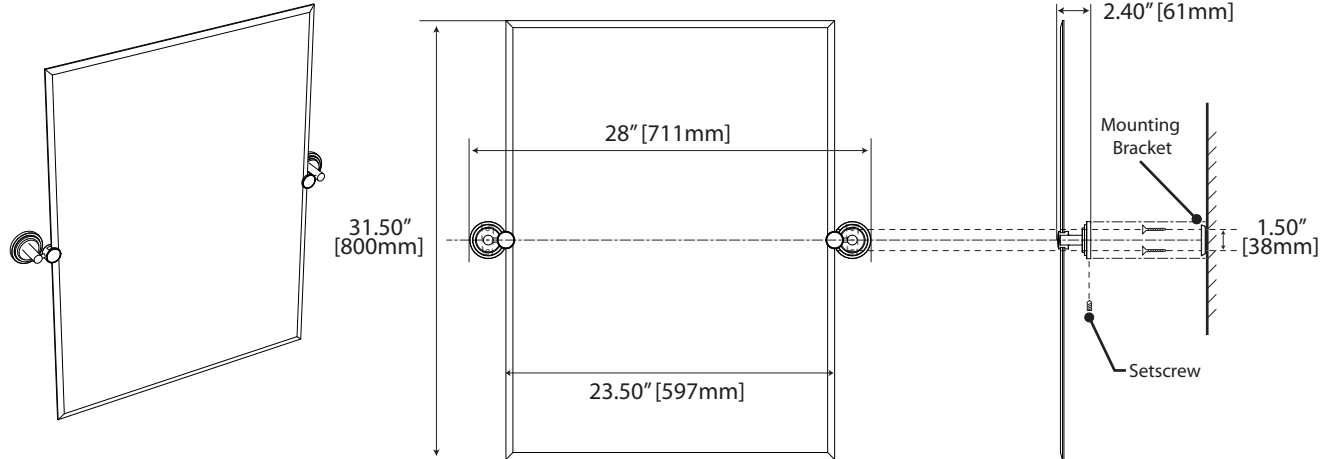

Rectangle Mirror

#5239S (Chrome), #5859S (Satin Nickel), #4923 (Bronze)