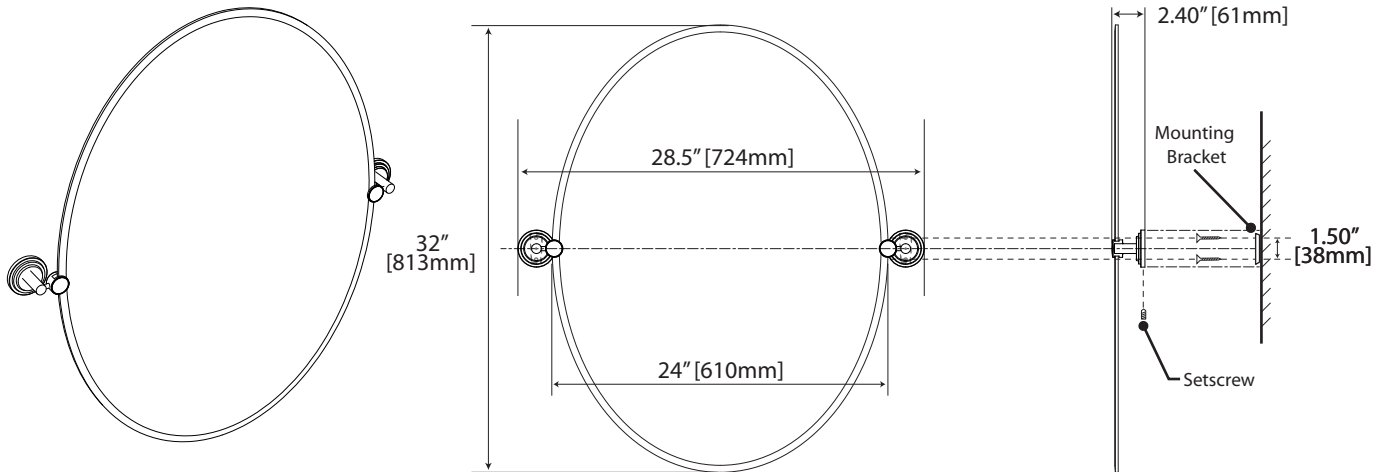

Shower Rod
1" dia., 6ft L.

- #813 (Chrome)
- #801 (Satin Nickel)
- #810 (Bronze)
- #800 (Polished Brass)

Shower Rod Ends
(set of 2) Holds 1" dia. rod

- #829 (Chrome)
- #830 (Satin Nickel)
- #823 (Bronze)
- #828 (Polished Brass)

Curtain Rings
(set of 2) 1½" dia.

- #834 (Chrome)
- #835 (Satin Nickel)
- #831 (Bronze)
- #802A (Polished Brass)

8" Widespread Faucet

#6631 (Chrome), #6636 (Satin Nickel), #6666 (Bronze)

- General Specifications:**
- Waterways constructed of Solid Brass
 - 8" (203 mm) widespread faucet
 - No-drip ceramic disc valves
 - ½" IPS connection
 - Includes Solid Brass pop-up waste assembly
 - Lever style handles with 90° rotation angle
 - Double plated chrome finish

Warranty:
Lifetime limited warranty against defects in material, finish and workmanship to the original consumer purchaser.

Rectangle Mirror

#5239S (Chrome), #5859S (Satin Nickel), #4923 (Bronze)

Large Oval Mirror

#5239LG (Chrome), #5859LG (Satin Nickel), #4922 (Bronze)

Oval Mirror

#5239 (Chrome), #5859 (Satin Nickel), #4920 (Bronze), #5219 (Polished Brass)

Marina Mirrors

General Specifications

Round Mirror

#5239R (Chrome), #5859R (Satin Nickel), #5219R (Polished Brass)