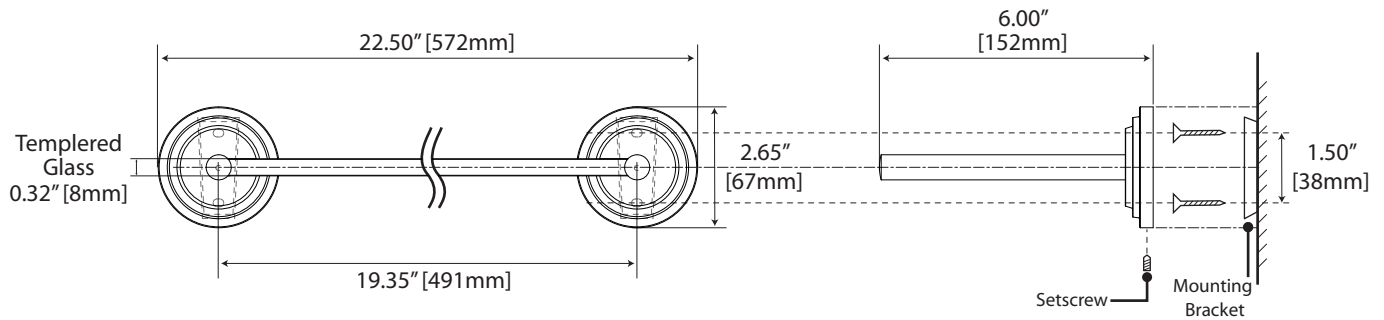

Marina Collection

General Specifications

Glass Shelf

#5235 (Chrome), #5215 (Polished Brass)

Rectangle Glass Shelf