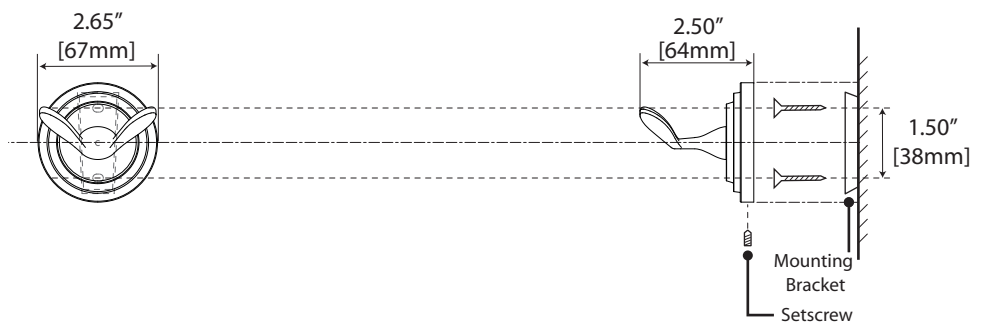

Robe Hook

#5233 (Chrome), #5848 (Satin Nickel)
#5838 (Bronze), #5213 (Polished Brass)