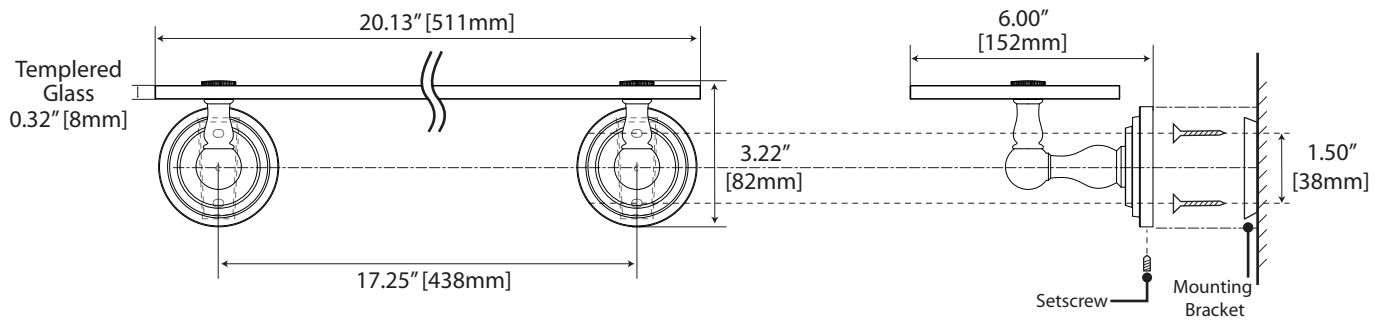

Glass Shelf

#5850 (Satin Nickel), #5839 (Bronze)

Rectangle Glass Shelf