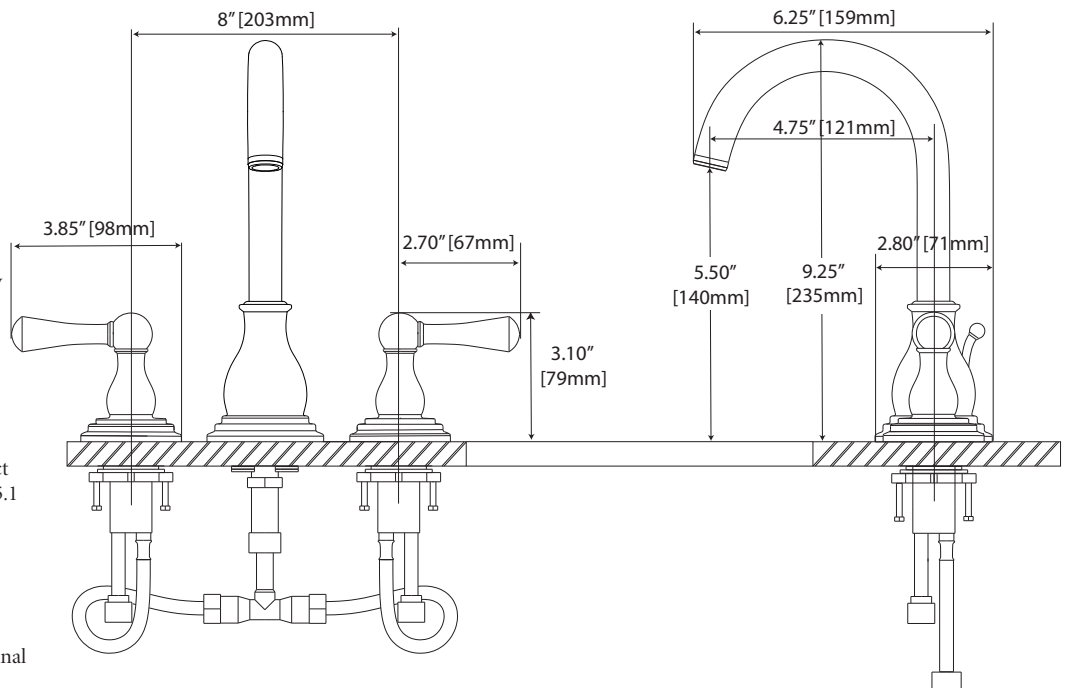

8" Widespread Faucet

#6631 (Chrome), #6636 (Satin Nickel), #6666 (Bronze)

1. **General Specifications:**
2. Waterways constructed of Solid Brass
   - 8" (203 mm) widespread faucet
   - No-drip ceramic disc valves
   - ½" IPS connection
   - Includes Solid Brass pop-up waste assembly
   - Lever style handles with 90° rotation angle
   - Double plated chrome finish

1. **Product Certifications:**
2. Certified to ANSI/NSF 61/9
   - Complies with California Proposition 65 and with the Federal Safe Drinking Water Act
   - Complies with ASME A112.18.1 / CSA B125.1
   - IAPMO Listed
   - CSA Certified

Warranty:
Lifetime limited warranty against defects in material, finish and workmanship to the original consumer purchaser.