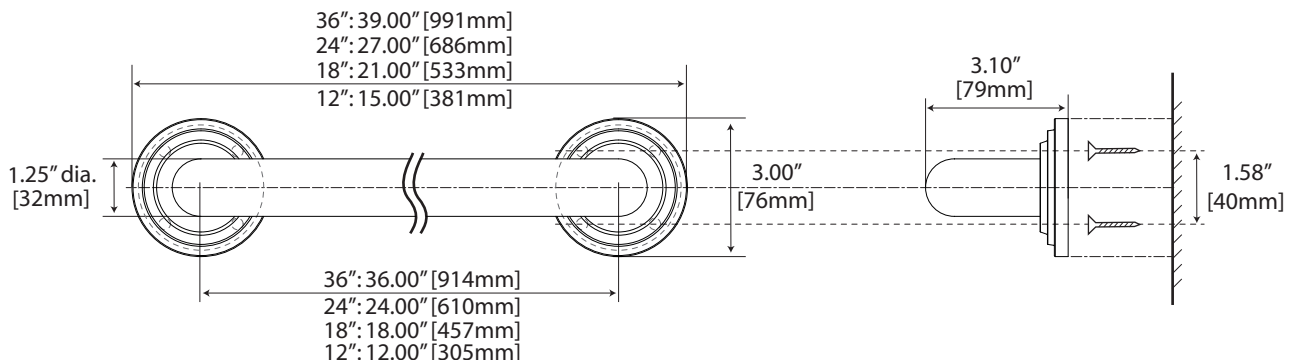

Solid Brass Grab Bar

36": #865 (Chrome)   18": #861 (Chrome), #864 (Satin Nickel)
24": #860 (Chrome), #863 (Satin Nickel)   12": #862 (Chrome)