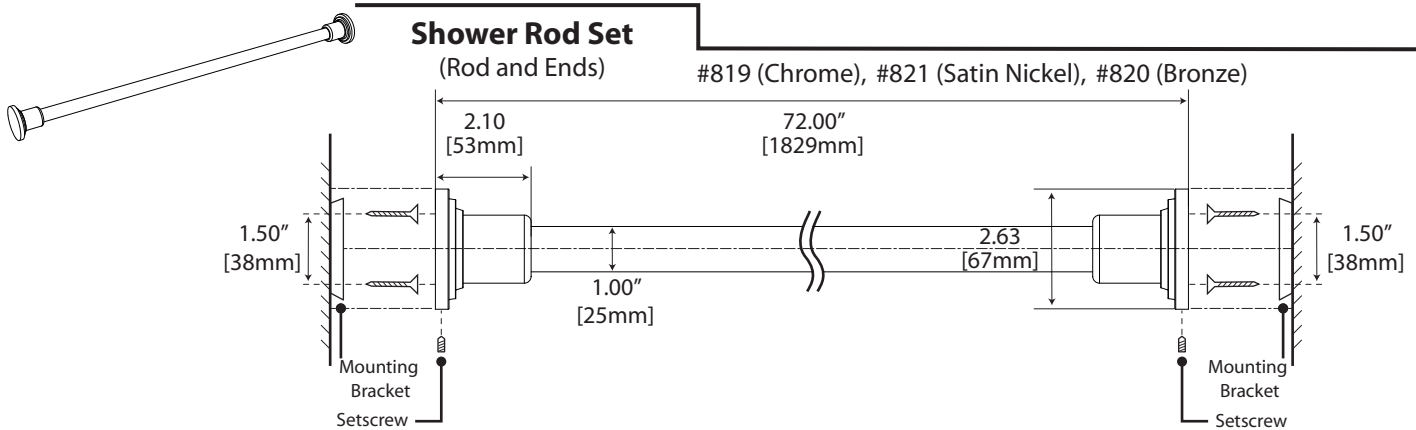

Shower Rod
1" dia., 6ft L.

- #813 (Chrome)
- #801 (Satin Nickel)
- #810 (Bronze)
- #800 (Polished Brass)

Shower Rod Ends
(set of 2) Holds 1" dia. rod

- #829 (Chrome)
- #830 (Satin Nickel)
- #823 (Bronze)
- #828 (Polished Brass)

Curtain Rings
(set of 2) 1½" dia.

- #834 (Chrome)
- #835 (Satin Nickel)
- #831 (Bronze)
- #802A (Polished Brass)

8" Widespread Faucet

#6631 (Chrome), #6636 (Satin Nickel), #6666 (Bronze)

- General Specifications:**
- Waterways constructed of Solid Brass
 - 8" (203 mm) widespread faucet
 - No-drip ceramic disc valves
 - ½" IPS connection
 - Includes Solid Brass pop-up waste assembly
 - Lever style handles with 90° rotation angle
 - Double plated chrome finish