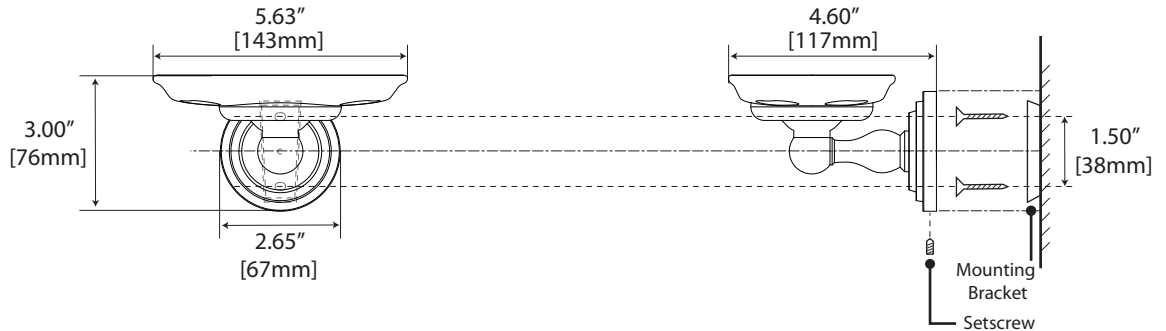

Marina Accessories

General Specifications

Toothbrush & Tumbler Holder

#5236 (Chrome), #5852 (Satin Nickel)