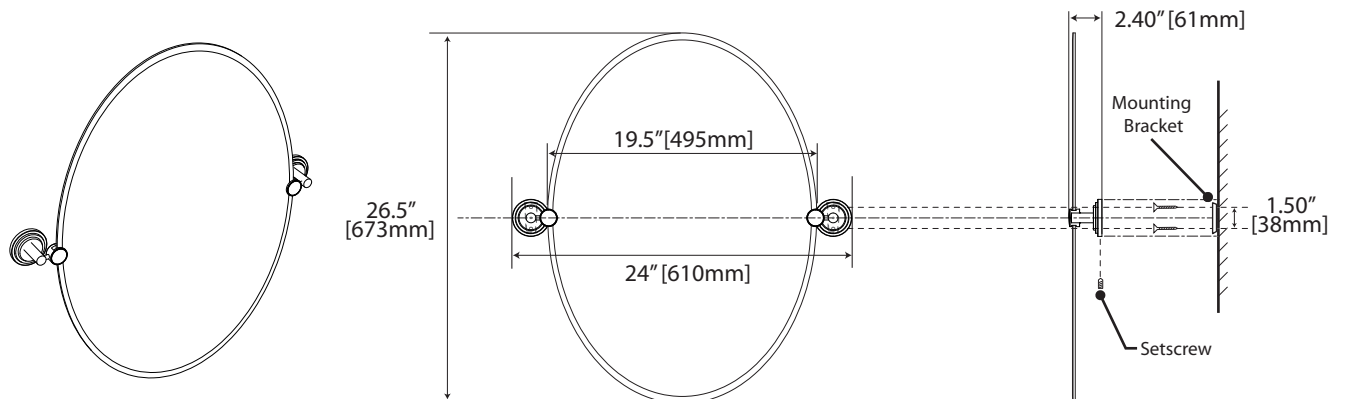

Shower Rod
1" dia., 6ft L.

- #813 (Chrome)
- #801 (Satin Nickel)
- #810 (Bronze)
- #800 (Polished Brass)

Shower Rod Ends
(set of 2) Holds 1" dia. rod

- #829 (Chrome)
- #830 (Satin Nickel)
- #823 (Bronze)
- #828 (Polished Brass)

Curtain Rings
(set of 2) 1½" dia.

- #834 (Chrome)
- #835 (Satin Nickel)
- #831 (Bronze)
- #802A (Polished Brass)

8" Widespread Faucet

#6631 (Chrome), #6636 (Satin Nickel), #6666 (Bronze)

- General Specifications:**
- Waterways constructed of Solid Brass
 - 8" (203 mm) widespread faucet
 - No-drip ceramic disc valves
 - ½" IPS connection
 - Includes Solid Brass pop-up waste assembly
 - Lever style handles with 90° rotation angle
 - Double plated chrome finish

Warranty:
Lifetime limited warranty against defects in material, finish and workmanship to the original consumer purchaser.

Rectangle Mirror

#5239S (Chrome), #5859S (Satin Nickel), #4923 (Bronze)

Large Oval Mirror

#5239LG (Chrome), #5859LG (Satin Nickel), #4922 (Bronze)

Oval Mirror

#5239 (Chrome), #5859 (Satin Nickel), #4920 (Bronze), #5219 (Polished Brass)

Marina Mirrors

General Specifications

Round Mirror

#5239R (Chrome), #5859R (Satin Nickel), #5219R (Polished Brass)