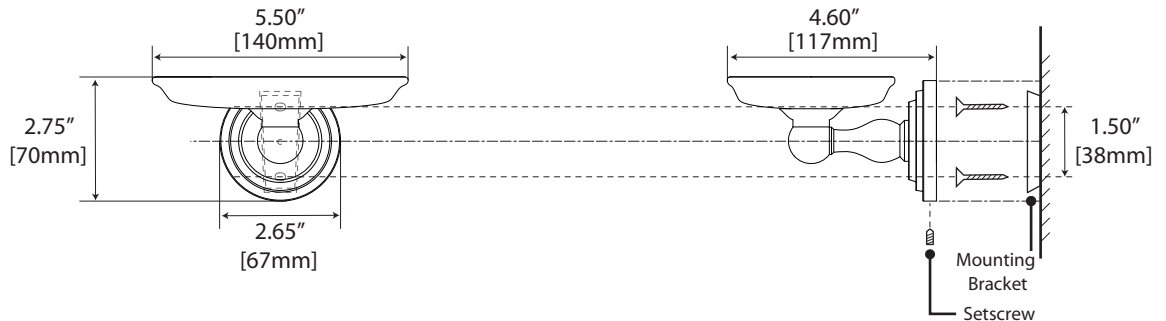

Soap Dish Holder

#5237 (Chrome), #5851 (Satin Nickel)