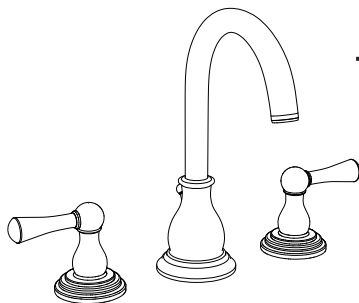

#5237 (Chrome), #5851 (Satin Nickel)

Solid Brass Grab Bar

36": #865 (Chrome) 18": #861 (Chrome), #864 (Satin Nickel)
 24": #860 (Chrome), #863 (Satin Nickel) 12": #862 (Chrome)

Marina Accessories

General Specifications

Shower Rod
1" dia., 6ft L.

- #813 (Chrome)
- #801 (Satin Nickel)
- #810 (Bronze)
- #800 (Polished Brass)

Shower Rod Ends
(set of 2) Holds 1" dia. rod

- #829 (Chrome)
- #830 (Satin Nickel)
- #823 (Bronze)
- #828 (Polished Brass)

Curtain Rings
(set of 2) 1½" dia.

- #834 (Chrome)
- #835 (Satin Nickel)
- #831 (Bronze)
- #802A (Polished Brass)

8" Widespread Faucet

#6631 (Chrome), #6636 (Satin Nickel), #6666 (Bronze)

- General Specifications:**
- Waterways constructed of Solid Brass
 - 8" (203 mm) widespread faucet
 - No-drip ceramic disc valves
 - ½" IPS connection
 - Includes Solid Brass pop-up waste assembly
 - Lever style handles with 90° rotation angle
 - Double plated chrome finish