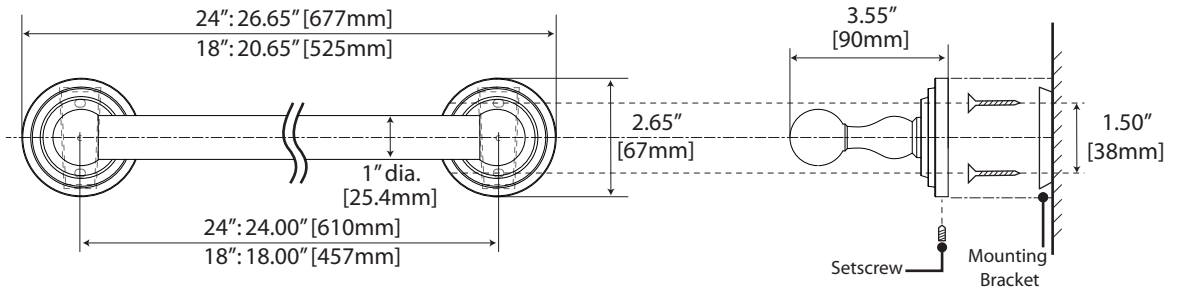

Marina Collection

General Specifications

30", 24", 18" Towel Bar

30": #5225 (Chrome)
 24": #5226 (Chrome), #5841 (Satin Nickel), #5831 (Bronze), #5206 (Polished Brass)
 18": #5227 (Chrome), #5842 (Satin Nickel), #5832 (Bronze), #5207 (Polished Brass)

24" & 18" Towel Bar

24": #5221 (Chrome) 1" diameter tubing
 18": #5222 (Chrome) 1" diameter tubing

24" Double Towel Bar

#5229 (Chrome), #5843 (Satin Nickel), #5833 (Bronze)

Marina Collection

General Specifications

Shower Rod
1" dia., 6ft L.

- #813 (Chrome)
- #801 (Satin Nickel)
- #810 (Bronze)
- #800 (Polished Brass)

Shower Rod Ends
(set of 2) Holds 1" dia. rod

- #829 (Chrome)
- #830 (Satin Nickel)
- #823 (Bronze)
- #828 (Polished Brass)

Curtain Rings
(set of 2) 1½" dia.

- #834 (Chrome)
- #835 (Satin Nickel)
- #831 (Bronze)
- #802A (Polished Brass)

8" Widespread Faucet

#6631 (Chrome), #6636 (Satin Nickel), #6666 (Bronze)

- General Specifications:**
- Waterways constructed of Solid Brass
 - 8" (203 mm) widespread faucet
 - No-drip ceramic disc valves
 - ½" IPS connection
 - Includes Solid Brass pop-up waste assembly
 - Lever style handles with 90° rotation angle
 - Double plated chrome finish