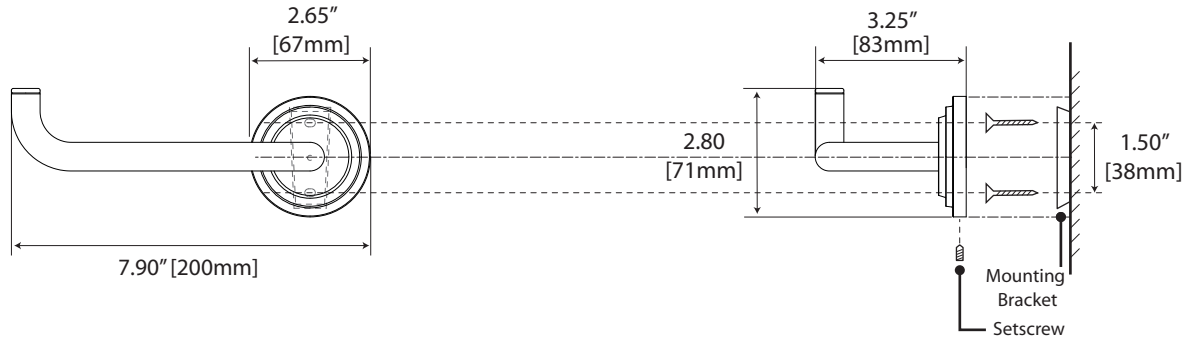

Marina Collection

General Specifications

Tissue Holder (Euro)

#5228 (Chrome), #5845 (Satin Nickel), #5208 (Polished Brass)