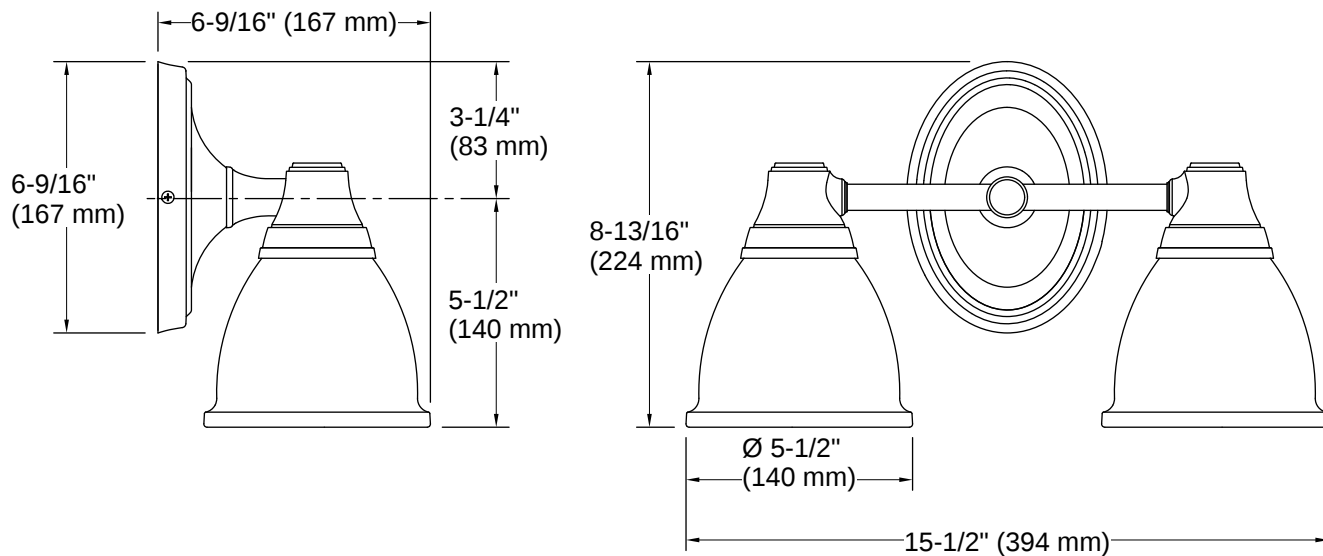

Codes/Standards

cETL Listed
ETL Listed

Technical Information

All product dimensions are nominal.

Number of Lights:	2
Lighting Type:	Socket-based
Number of Shades:	2
Hanging Type:	Non-hanging

Material

1. Premium metal construction for durability and reliability
   - KOHLER finishes resist corrosion and tarnishing
2. ---

Required Electrical Service

One circuit required.

1.666 A

Warranty

See website for detailed warranty information.

KOHLER® Faucet Lifetime Limited Warranty

1-800-4KOHLER (1-800-456-4537)
Kohler Co. reserves the right to make revisions without notice to product specifications.
For the most current specification sheet, go to www.kohler.com USA or www.kohler.ca Canada.
3-27-2026 14:15 - US-CA

Installation Notes

Install this product according to the installation instructions.