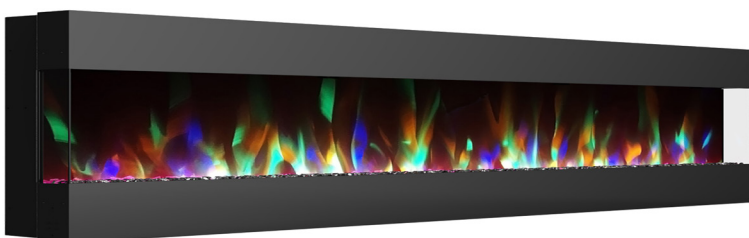

Recessed Wall Mount Electric Fireplaces With Multi-Color LED Displays

FIREPLACE FEATURES

- Offered in 42", 50", and 60" displays
- Driftwood log or crystal rock display options
- Dual heat settings
- Automatic thermal safety switch
- CSA certified

Treat yourself to an evening by the fire with Cambridge electric fireplaces. Stunning displays of flames will light up the room in an instant, creating a warm setting in your home. These fireplaces can be installed right into the wall, saving the smallest of rooms much needed floor space.

The display is made up of 10 LED colors in along with 10 flame effects. These flames can be set to display your favorite color or transition through all colors continuously. Adjustable brightness settings are the most convenient as you go from day to night. Simply pick up the remote control provided and choose your most comfortable setting. A Cambridge fireplace will look like an elegant work of art on your wall. What sets it apart is that it can also make you feel warm and comfortable at home.

42" Display

50" Display

60" Display

CAMBRIDGE

MODEL CAM**RECWMEF-***

DESIGN OPTIONS

Display Sizes	42", 50", 60"
Bezel Options	Black, White
Firebox Options	Crystal Rocks or Driftwood Logs
Multi-Color Flame Display	Yes
Remote Control	Yes