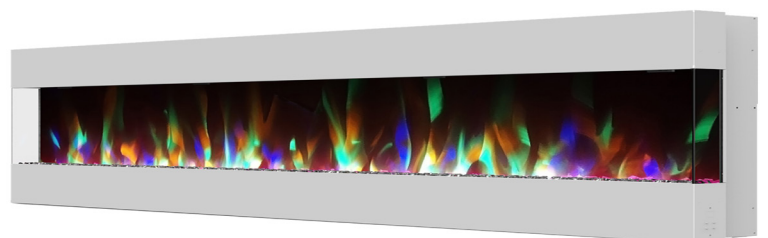

Recessed Wall Mount Electric Fireplaces With Multi-Color LED Displays

FIREPLACE FEATURES

- Offered in 42", 50", and 60" displays
- Driftwood log or crystal rock display options
- Dual heat settings
- Automatic thermal safety switch
- CSA certified

Treat yourself to an evening by the fire with Cambridge electric fireplaces. Stunning displays of flames will light up the room in an instant, creating a warm setting in your home. These fireplaces can be installed right into the wall, saving the smallest of rooms much needed floor space.

The display is made up of 10 LED colors in along with 10 flame effects. These flames can be set to display your favorite color or transition through all colors continuously. Adjustable brightness settings are the most convenient as you go from day to night. Simply pick up the remote control provided and choose your most comfortable setting. A Cambridge fireplace will look like an elegant work of art on your wall. What sets it apart is that it can also make you feel warm and comfortable at home.

42" Display

50" Display

60" Display

CAMBRIDGE

MODEL CAM**RECWMEF-***

DESIGN OPTIONS

Display Sizes	42", 50", 60"
Bezel Options	Black, White
Firebox Options	Crystal Rocks or Driftwood Logs
Multi-Color Flame Display	Yes
Remote Control	Yes