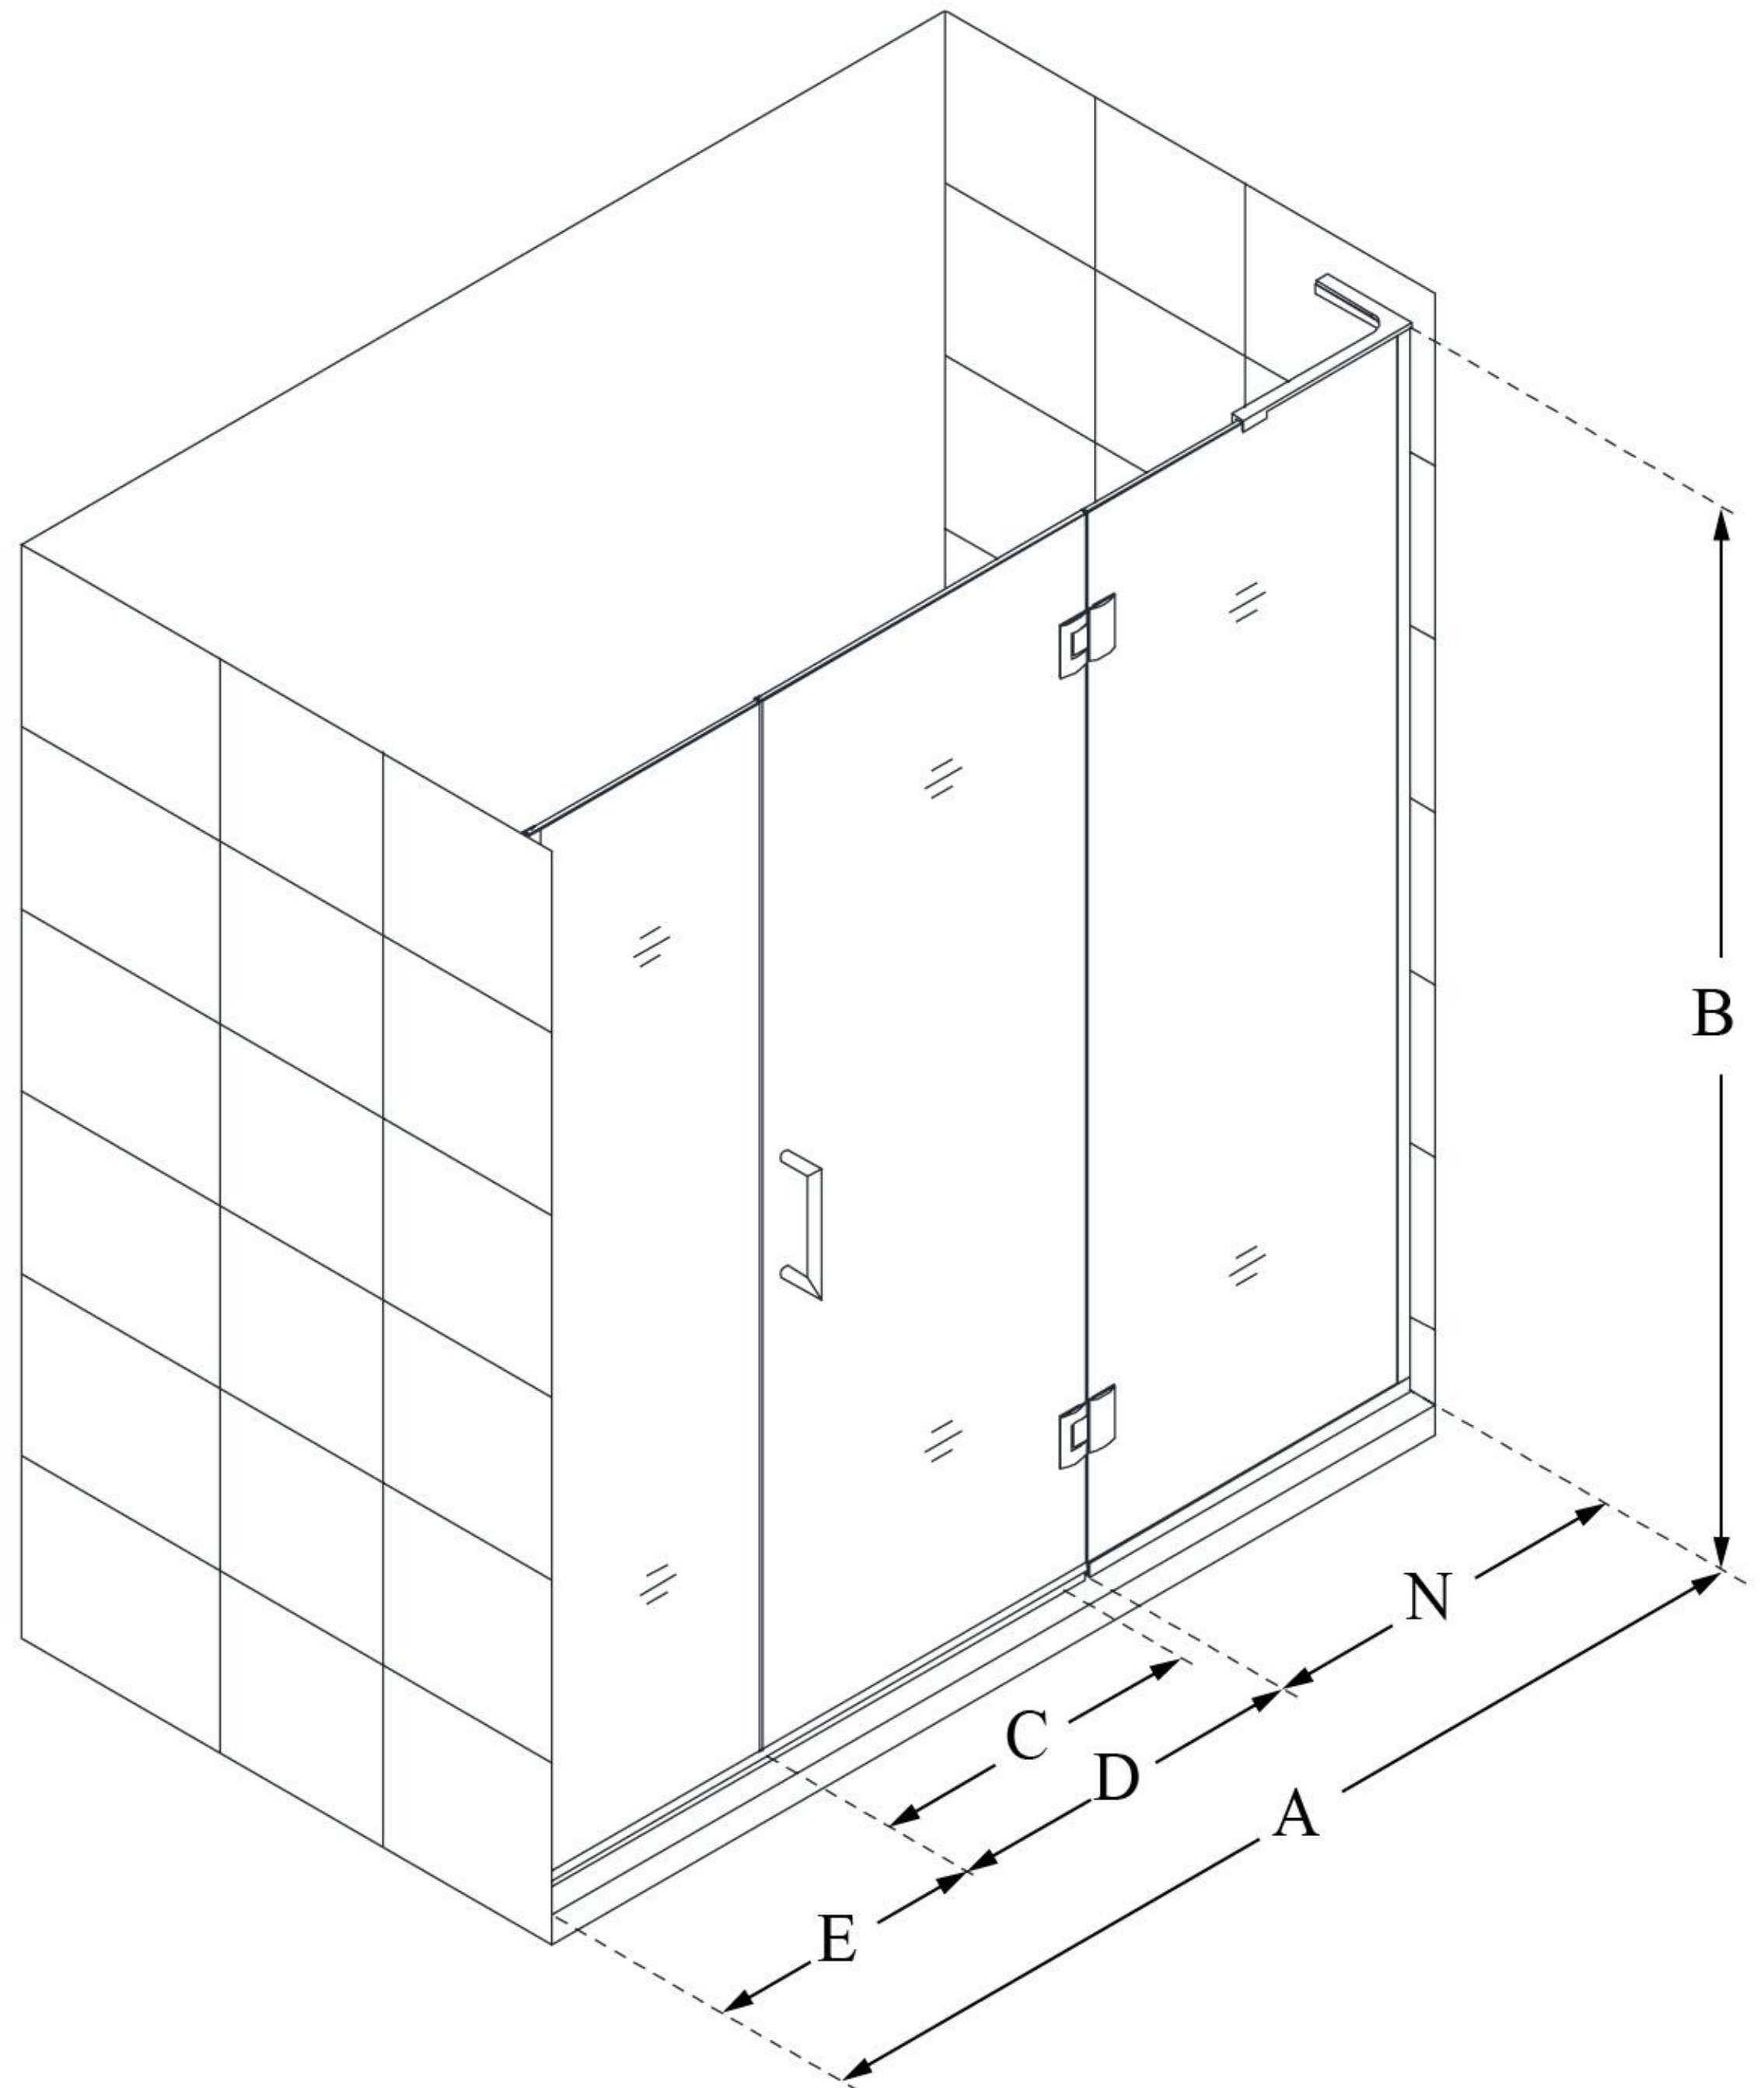

## UNIDOOR-X

DreamLine Unidoor-X 66-66 1/2 in. W x 72 in. H Frameless Hinged Shower Door, Clear Glass

SWING DOOR

### CONFIGURATION DIMENSIONS:

**A: 66 - 66 1/2 in.**

MODEL WIDTH

**B: 72 in.**

MODEL HEIGHT

**C: 27 in.**

ACCESS WIDTH

**D: 28 in.**

DOOR WIDTH

**E: 14 in.**

INLINE PANEL WIDTH

**N: 24 in.**

HINGE PANEL WIDTH

DreamLine reserves the right to update or modify the hardware or materials pictured without prior notice for the purpose of product improvement and customer satisfaction.