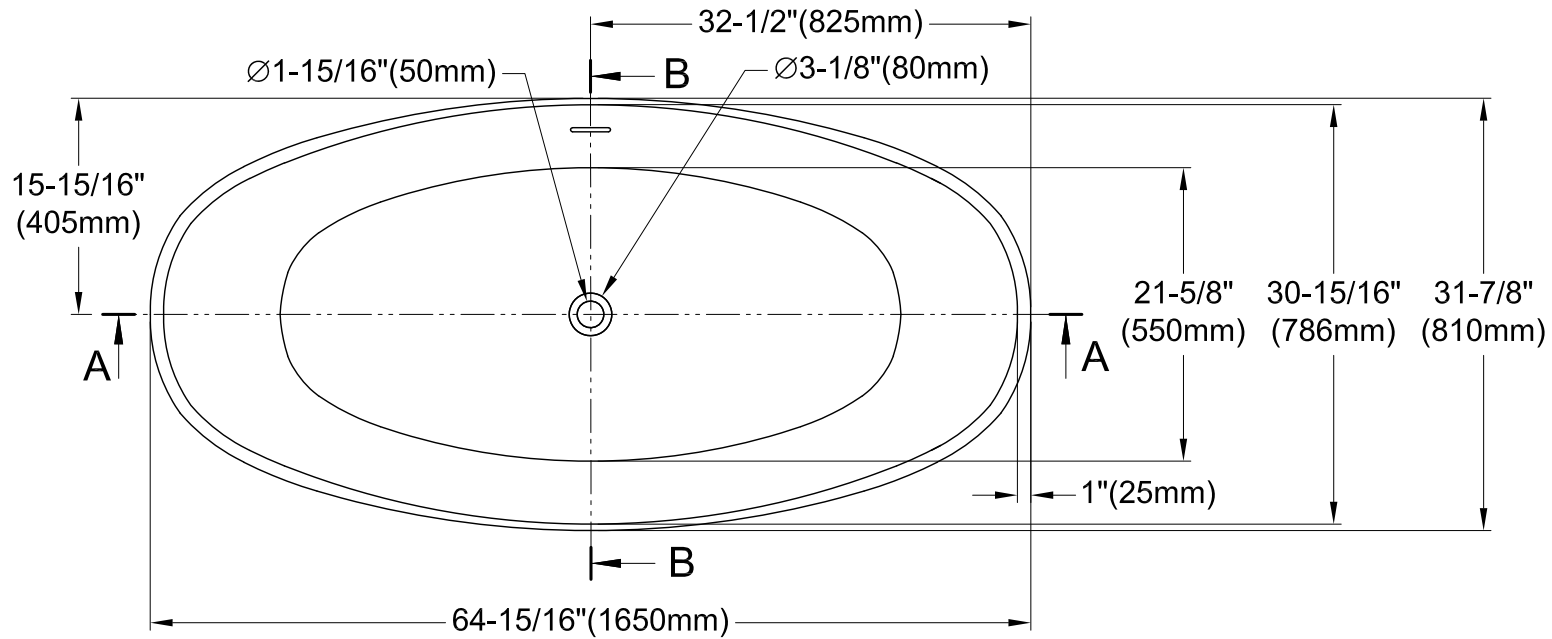

65" Solid Surface White Stone Bathtub With Drain

Section A-A

Section B-B