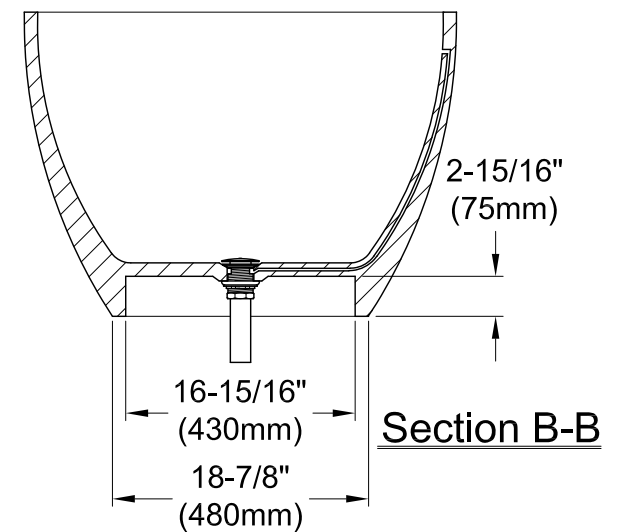

65" Solid Surface White Stone Bathtub With Drain

Section A-A

Section B-B