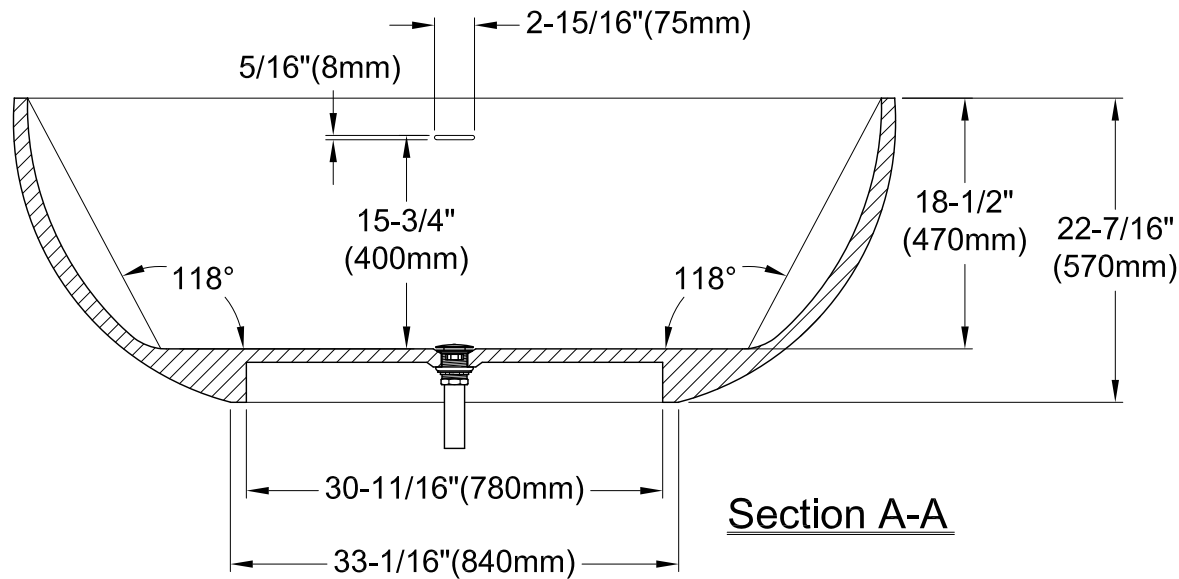

65" Solid Surface White Stone Bathtub With Drain

Section A-A

Section B-B