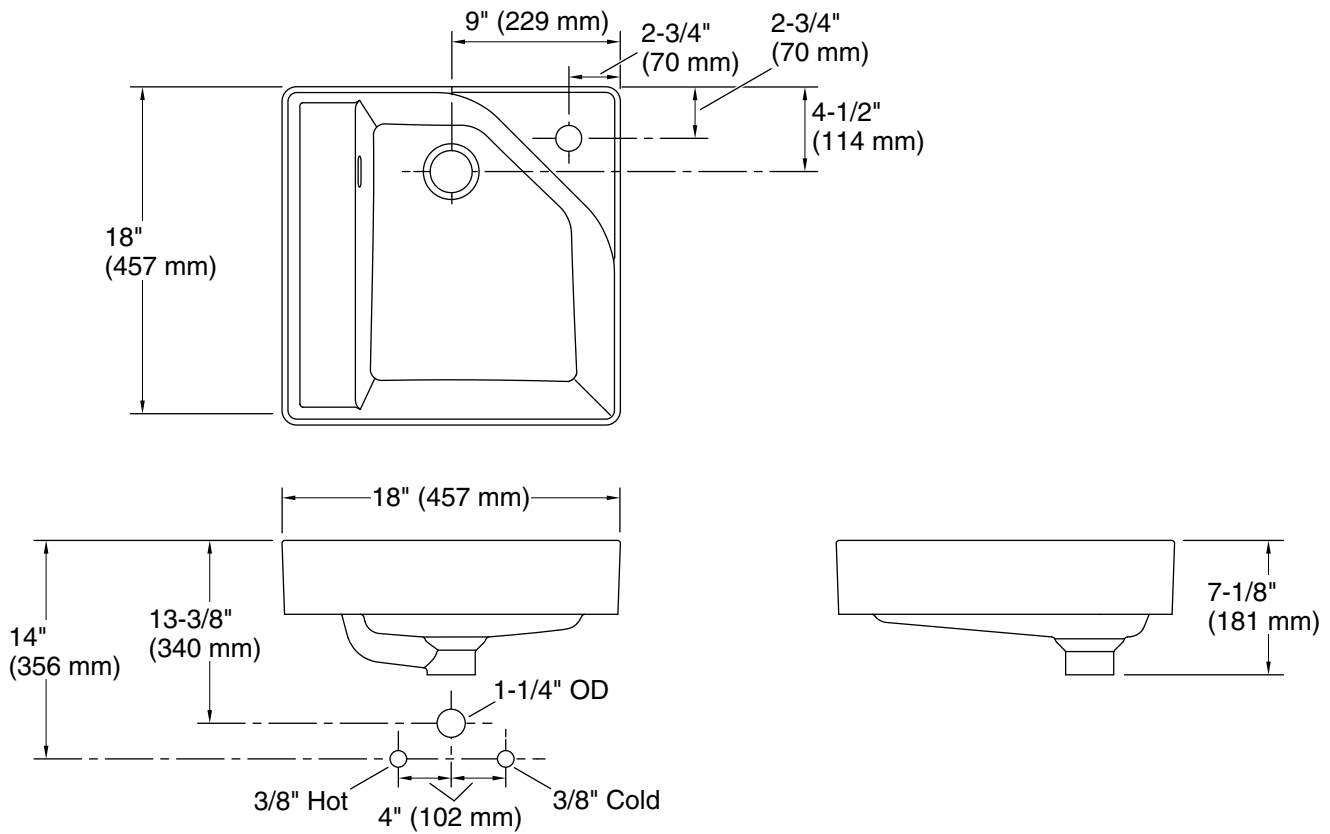

Spacity®
18" vitreous china vanity top with integrated
rectangular sink
K-31551

Features

- Vanity top with integrated sink
- Deep rectangular basin with a contemporary design minimizes splash
- Corner faucet deck with raised edge maximizes space and keeps water from spilling onto countertop
- Single faucet hole
- Storage deck provides a convenient, dry space to set small items
- Pair with Spacity™ dual-sided tray and washboard to store products or wash clothing (sold separately)
- Thin angled edges allow you to customize your storage with hanging accessories (sold separately)
- Rear drain placement increases vanity cabinet storage space underneath
- Unique side slotted overflow creates a sleek look
- Glazed finish is easy to clean

Material

- Vitreous china

Installation

- Vanity top

Codes/Standards

ASME A112.19.2/CSA B45.1

KOHLER® Vitreous China Bathroom Sink Lifetime Limited Warranty

See website for detailed warranty information.

Technical Information

All product dimensions are nominal.

Basin configuration: Single Bowl

Min. base cabinet width: 18-3/16" (462 mm)

With overflow: Yes

Notes

Install this product according to the installation instructions.