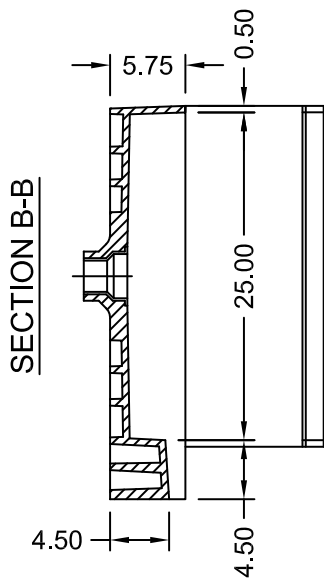

(Not to scale)

ANSI Z124.1-95 ASTM F462-79  
ANSI Z124.2-95 B45.0-02  
ICC/ANSI A117.1.98 B45.5-02

Toll Free: 800.232.6156  
Tel: 954.323.0125  
Fax: 954.344.8064

techsupport@tileredi.com  
www.tileredi.com