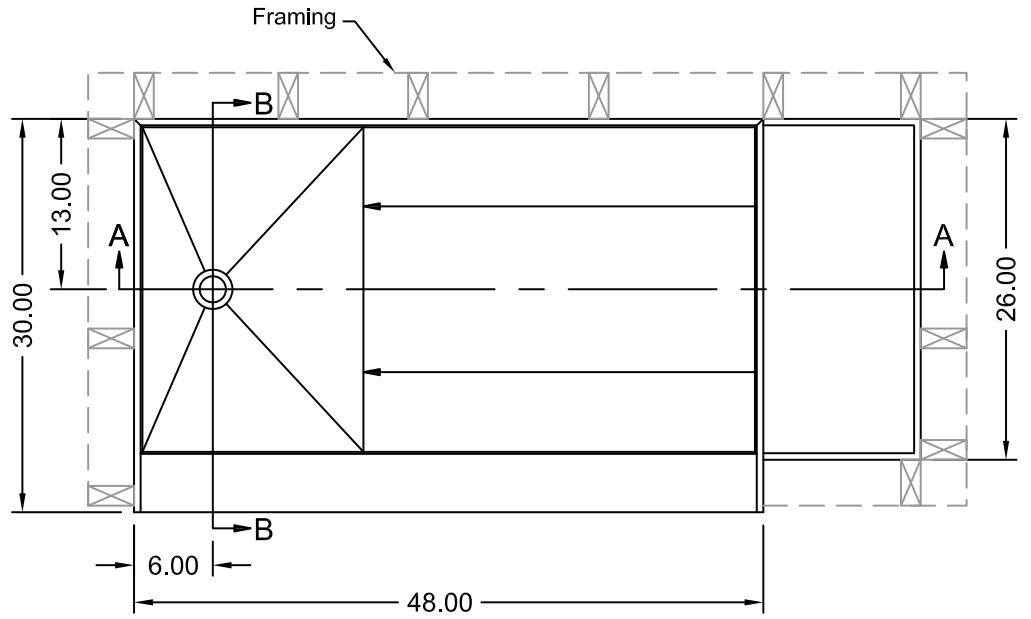

(Not to scale)

ANSI Z124.1-95 ASTM F462-79  
ANSI Z124.2-95 B45.0-02  
ICC/ANSI A117.1.98 B45.5-02

Toll Free: 800.232.6156  
Tel: 954.323.0125  
Fax: 954.344.8064

techsupport@tileredi.com  
www.tileredi.com