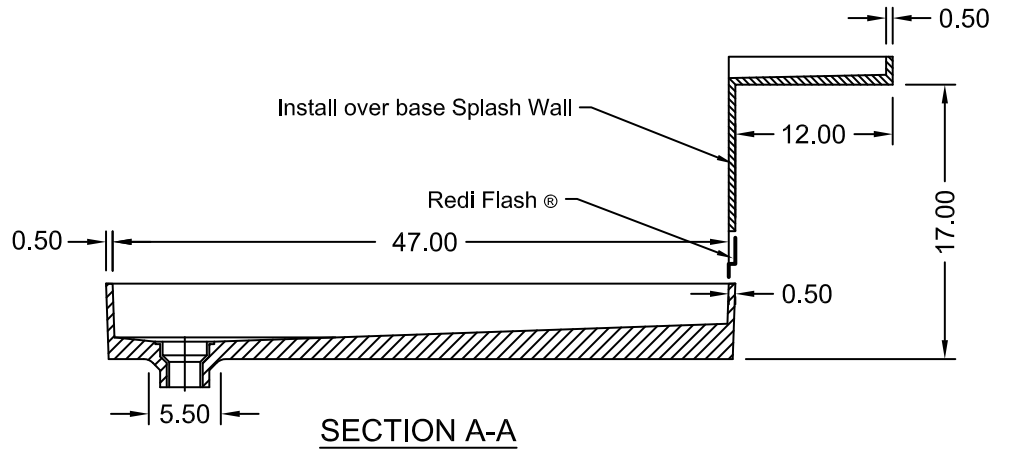

(Not to scale)

ANSI Z124.1-95 ASTM F462-79  
ANSI Z124.2-95 B45.0-02  
ICC/ANSI A117.1.98 B45.5-02

Toll Free: 800.232.6156  
Tel: 954.323.0125  
Fax: 954.344.8064

techsupport@tileredi.com  
www.tileredi.com