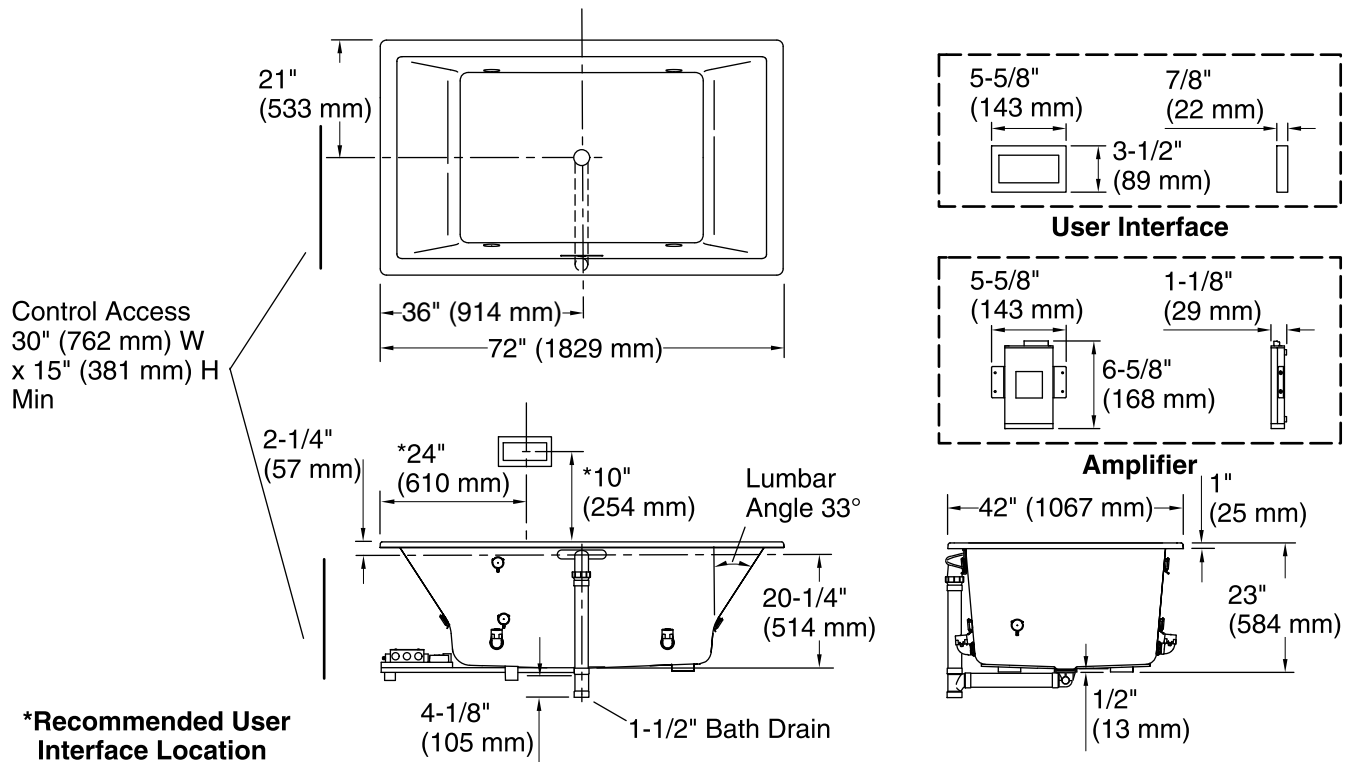

10-5-2018 08:48

THE BOLD LOOK  
OF **KOHLER**®

No change in measurements if connected with drain illustrated. (K-7272)

### Technical Information

All product dimensions are nominal.

Installation:	Drop-in, Under-mount
Drain location:	Center
Basin area, bottom:	45-3/4" x 32" (1162 mm x 813 mm)
Basin area, top:	66" x 36" (1676 mm x 914 mm)
Weight:	95 lbs (43.1 kg)
Minimum floor load:	61 lbs/ft <sup>2</sup> (297.8 kg/m <sup>2</sup> )
Water depth:	19" (483 mm)
Water capacity:	139 gal (526.2 L)
Cutout:	Drop-in, 70-1/2" x 40-1/2" (1791 mm x 1029 mm)
Electrical component rating:	Amplifier: 120 V, 1.1 A, 50/60 Hz Heated Surface: 120 V, 0.5 A, 50/60 Hz, 65 W