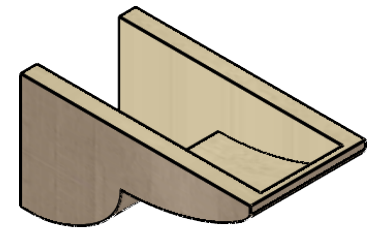

ITEM NUMBER: CORU07X14X07CRERCPR

7"W X 14"D X 7"H SERIES 3 WIDE CRESTLINE ROUGH CEDAR TIMBERTHANE
FAUX WOOD CORBEL, PRIMED

SIDE PROFILE

FRONT PROFILE

ISOMETRIC

EKENA MILLWORK
2300 WEST MAIN ST.
CLARKSVILLE, TX 75426
TOLL FREE: 866-607-0453
WWW.EKENAMILLWORK.COM