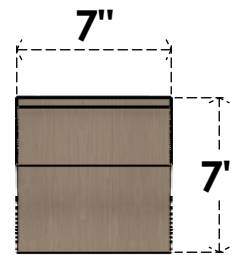

ITEM NUMBER: CORU07X14X07CRERCPR

7"W X 14"D X 7"H SERIES 3 WIDE CRESTLINE ROUGH CEDAR TIMBERTHANE
FAUX WOOD CORBEL, PRIMED

SIDE PROFILE

FRONT PROFILE

ISOMETRIC

EKENA MILLWORK
2300 WEST MAIN ST.
CLARKSVILLE, TX 75426
TOLL FREE: 866-607-0453
WWW.EKENAMILLWORK.COM

NOTES

1. INSTALLATION TO BE COMPLETED IN ACCORDANCE WITH MANUFACTURER'S SPECIFICATIONS.
2. DRAWING MAY NOT BE TO SCALE
3. THIS DRAWING IS INTENDED FOR DESIGN AND PLANNING PURPOSES ONLY.
4. ALL INFORMATION CONTAINED HEREIN WAS CURRENT AT THE TIME OF DEVELOPMENT BUT MUST BE REVIEWED AND APPROVED BY THE PRODUCT MANUFACTURER TO BE CONSIDERED ACCURATE.
5. TIMBERTHANE ARCHITECTURAL PRODUCTS ARE MADE FROM HIGH DENSITY URETHANE AND COME FACTORY PRIMED