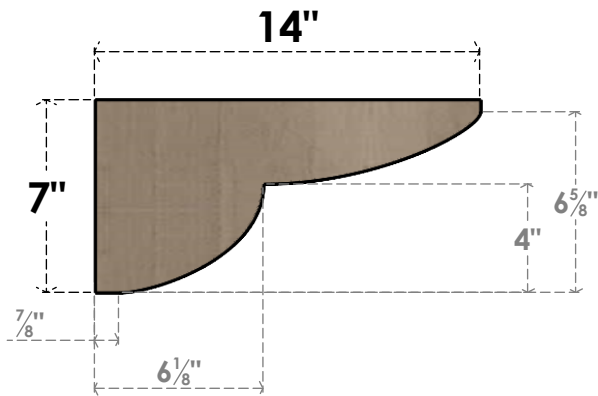

ITEM NUMBER: CORU07X14X07CRERCPR

7"W X 14"D X 7"H SERIES 3 WIDE CRESTLINE ROUGH CEDAR TIMBERTHANE
FAUX WOOD CORBEL, PRIMED

SIDE PROFILE

FRONT PROFILE

ISOMETRIC

EKENA MILLWORK
2300 WEST MAIN ST.
CLARKSVILLE, TX 75426
TOLL FREE: 866-607-0453
WWW.EKENAMILLWORK.COM

NOTES

1. INSTALLATION TO BE COMPLETED IN ACCORDANCE WITH MANUFACTURER'S SPECIFICATIONS.
2. DRAWING MAY NOT BE TO SCALE
3. THIS DRAWING IS INTENDED FOR DESIGN AND PLANNING PURPOSES ONLY.
4. ALL INFORMATION CONTAINED HEREIN WAS CURRENT AT THE TIME OF DEVELOPMENT BUT MUST BE REVIEWED AND APPROVED BY THE PRODUCT MANUFACTURER TO BE CONSIDERED ACCURATE.
5. TIMBERTHANE ARCHITECTURAL PRODUCTS ARE MADE FROM HIGH DENSITY URETHANE AND COME FACTORY PRIMED