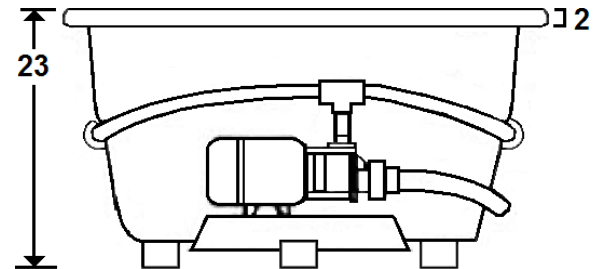

DELMONT I

60" x 42" Drop-In Acrylic Whirlpool

Model Number
4260DW-WH
Drop-In White Whirlpool
4260DW-BI
Drop-In Biscuit Whirlpool

Features

- Color-matched jet trim & Pillows included
- 10 Self draining, adjustable hydrotherapy jets
- 3-Speed control for the 13 Amp pump
- Constructed of high-gloss durable acrylic
- Pre-leveled base for easy installation
- Made in the USA

All dimensions are +/- 1/2" and subject to change without notice
Confirm specifications before installation

Standard (S) Pump Location

Technical Information

- Cut-Out Dimensions: 57 5/8" x 39 3/4"
- Weight: 170 lbs.
- Water Depth to Overflow: 16 1/2"
- Water Operating Level: 55 gal.
- Water Capacity: 76 gal.
- Sump Dimension: 43" x 27"