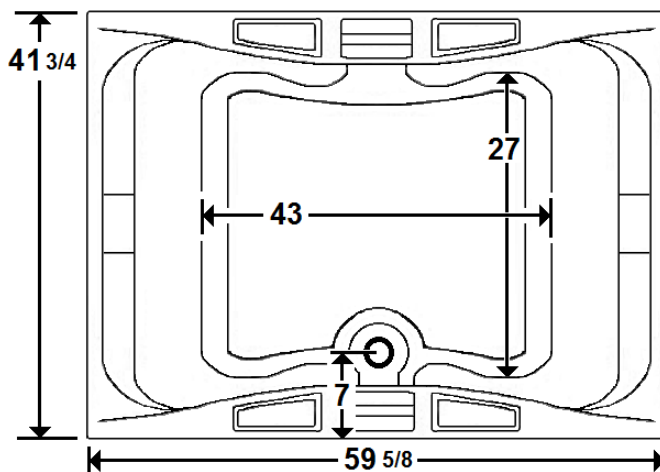

DELMONT I

60" x 42" Drop-In Acrylic Whirlpool

Model Number
4260DW-WH
Drop-In White Whirlpool
4260DW-BI
Drop-In Biscuit Whirlpool

Features

- Color-matched jet trim & Pillows included
- 10 Self draining, adjustable hydrotherapy jets
- 3-Speed control for the 13 Amp pump
- Constructed of high-gloss durable acrylic
- Pre-leveled base for easy installation
- Made in the USA

All dimensions are +/- 1/2" and subject to change without notice
Confirm specifications before installation

Standard (S) Pump Location

Technical Information

- Cut-Out Dimensions: 57 5/8" x 39 3/4"
- Weight: 170 lbs.
- Water Depth to Overflow: 16 1/2"
- Water Operating Level: 55 gal.
- Water Capacity: 76 gal.
- Sump Dimension: 43" x 27"