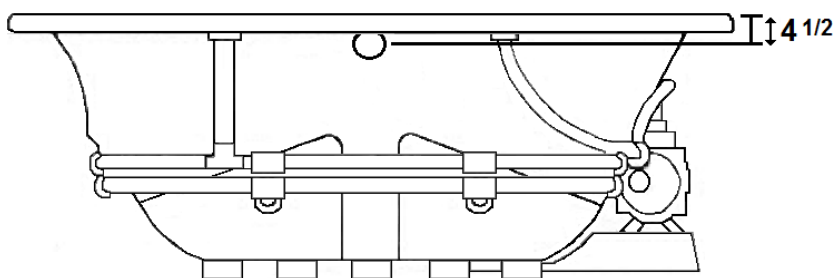

DELMONT I

60" x 42" Drop-In Acrylic Whirlpool

Model Number
4260DW-WH
Drop-In White Whirlpool
4260DW-BI
Drop-In Biscuit Whirlpool

Features

- Color-matched jet trim & Pillows included
- 10 Self draining, adjustable hydrotherapy jets
- 3-Speed control for the 13 Amp pump
- Constructed of high-gloss durable acrylic
- Pre-leveled base for easy installation
- Made in the USA

All dimensions are +/- 1/2" and subject to change without notice
Confirm specifications before installation

Standard (S) Pump Location

Technical Information

- Cut-Out Dimensions: 57 5/8" x 39 3/4"
- Weight: 170 lbs.
- Water Depth to Overflow: 16 1/2"
- Water Operating Level: 55 gal.
- Water Capacity: 76 gal.
- Sump Dimension: 43" x 27"