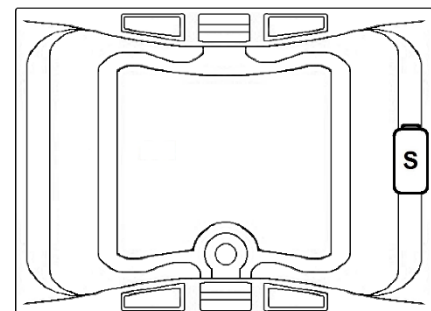

DELMONT I

60" x 42" Drop-In Acrylic Whirlpool

Model Number
4260DW-WH
Drop-In White Whirlpool
4260DW-BI
Drop-In Biscuit Whirlpool

Features

- Color-matched jet trim & Pillows included
- 10 Self draining, adjustable hydrotherapy jets
- 3-Speed control for the 13 Amp pump
- Constructed of high-gloss durable acrylic
- Pre-leveled base for easy installation
- Made in the USA

All dimensions are +/- 1/2" and subject to change without notice
Confirm specifications before installation

Standard (S) Pump Location

Technical Information

- Cut-Out Dimensions: 57 5/8" x 39 3/4"
- Weight: 170 lbs.
- Water Depth to Overflow: 16 1/2"
- Water Operating Level: 55 gal.
- Water Capacity: 76 gal.
- Sump Dimension: 43" x 27"