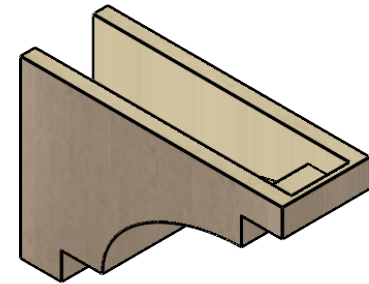

ITEM NUMBER: CORU06X18X12MEDRCPR

6"W X 18"D X 12"H SERIES 3 CLASSIC MEDITERRANEAN ROUGH CEDAR
TIMBERTHANE FAUX WOOD CORBEL, PRIMED

SIDE PROFILE

FRONT PROFILE

ISOMETRIC

EKENA MILLWORK
2300 WEST MAIN ST.
CLARKSVILLE, TX 75426
TOLL FREE: 866-607-0453
WWW.EKENAMILLWORK.COM

NOTES

1. INSTALLATION TO BE COMPLETED IN ACCORDANCE WITH MANUFACTURER'S SPECIFICATIONS.
2. DRAWING MAY NOT BE TO SCALE
3. THIS DRAWING IS INTENDED FOR DESIGN AND PLANNING PURPOSES ONLY.
4. ALL INFORMATION CONTAINED HEREIN WAS CURRENT AT THE TIME OF DEVELOPMENT BUT MUST BE REVIEWED AND APPROVED BY THE PRODUCT MANUFACTURER TO BE CONSIDERED ACCURATE.
5. TIMBERTHANE ARCHITECTURAL PRODUCTS ARE MADE FROM HIGH DENSITY URETHANE AND COME FACTORY PRIMED