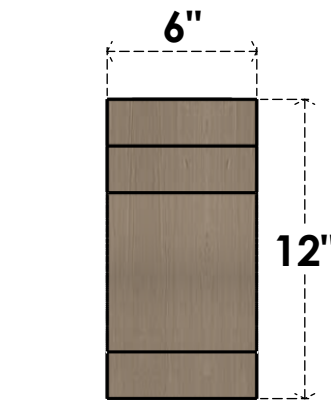

ITEM NUMBER: CORU06X18X12MEDRCPR

6"W X 18"D X 12"H SERIES 3 CLASSIC MEDITERRANEAN ROUGH CEDAR
TIMBERTHANE FAUX WOOD CORBEL, PRIMED

SIDE PROFILE

FRONT PROFILE

ISOMETRIC

EKENA MILLWORK
2300 WEST MAIN ST.
CLARKSVILLE, TX 75426
TOLL FREE: 866-607-0453
WWW.EKENAMILLWORK.COM

NOTES

1. INSTALLATION TO BE COMPLETED IN ACCORDANCE WITH MANUFACTURER'S SPECIFICATIONS.
2. DRAWING MAY NOT BE TO SCALE
3. THIS DRAWING IS INTENDED FOR DESIGN AND PLANNING PURPOSES ONLY.
4. ALL INFORMATION CONTAINED HEREIN WAS CURRENT AT THE TIME OF DEVELOPMENT BUT MUST BE REVIEWED AND APPROVED BY THE PRODUCT MANUFACTURER TO BE CONSIDERED ACCURATE.
5. TIMBERTHANE ARCHITECTURAL PRODUCTS ARE MADE FROM HIGH DENSITY URETHANE AND COME FACTORY PRIMED