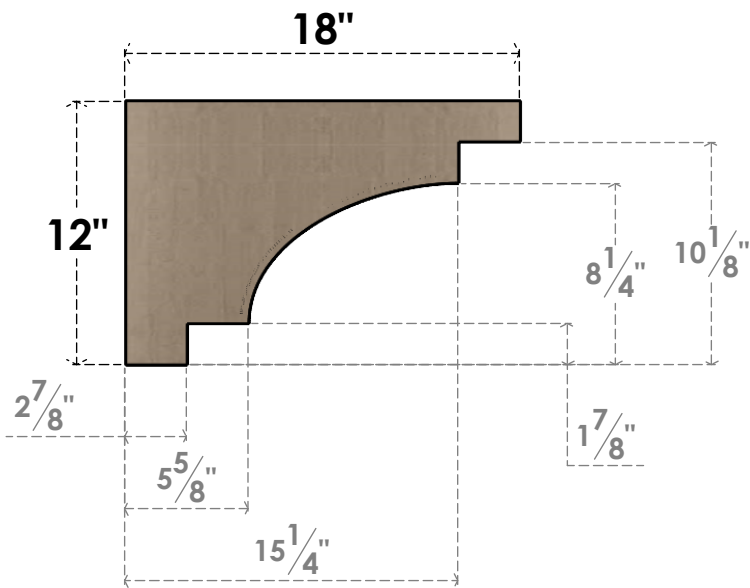

ITEM NUMBER: CORU06X18X12MEDRCPR

6"W X 18"D X 12"H SERIES 3 CLASSIC MEDITERRANEAN ROUGH CEDAR
TIMBERTHANE FAUX WOOD CORBEL, PRIMED

SIDE PROFILE

FRONT PROFILE

ISOMETRIC

EKENA MILLWORK
2300 WEST MAIN ST.
CLARKSVILLE, TX 75426
TOLL FREE: 866-607-0453
WWW.EKENAMILLWORK.COM

NOTES

1. INSTALLATION TO BE COMPLETED IN ACCORDANCE WITH MANUFACTURER'S SPECIFICATIONS.
2. DRAWING MAY NOT BE TO SCALE
3. THIS DRAWING IS INTENDED FOR DESIGN AND PLANNING PURPOSES ONLY.
4. ALL INFORMATION CONTAINED HEREIN WAS CURRENT AT THE TIME OF DEVELOPMENT BUT MUST BE REVIEWED AND APPROVED BY THE PRODUCT MANUFACTURER TO BE CONSIDERED ACCURATE.
5. TIMBERTHANE ARCHITECTURAL PRODUCTS ARE MADE FROM HIGH DENSITY URETHANE AND COME FACTORY PRIMED