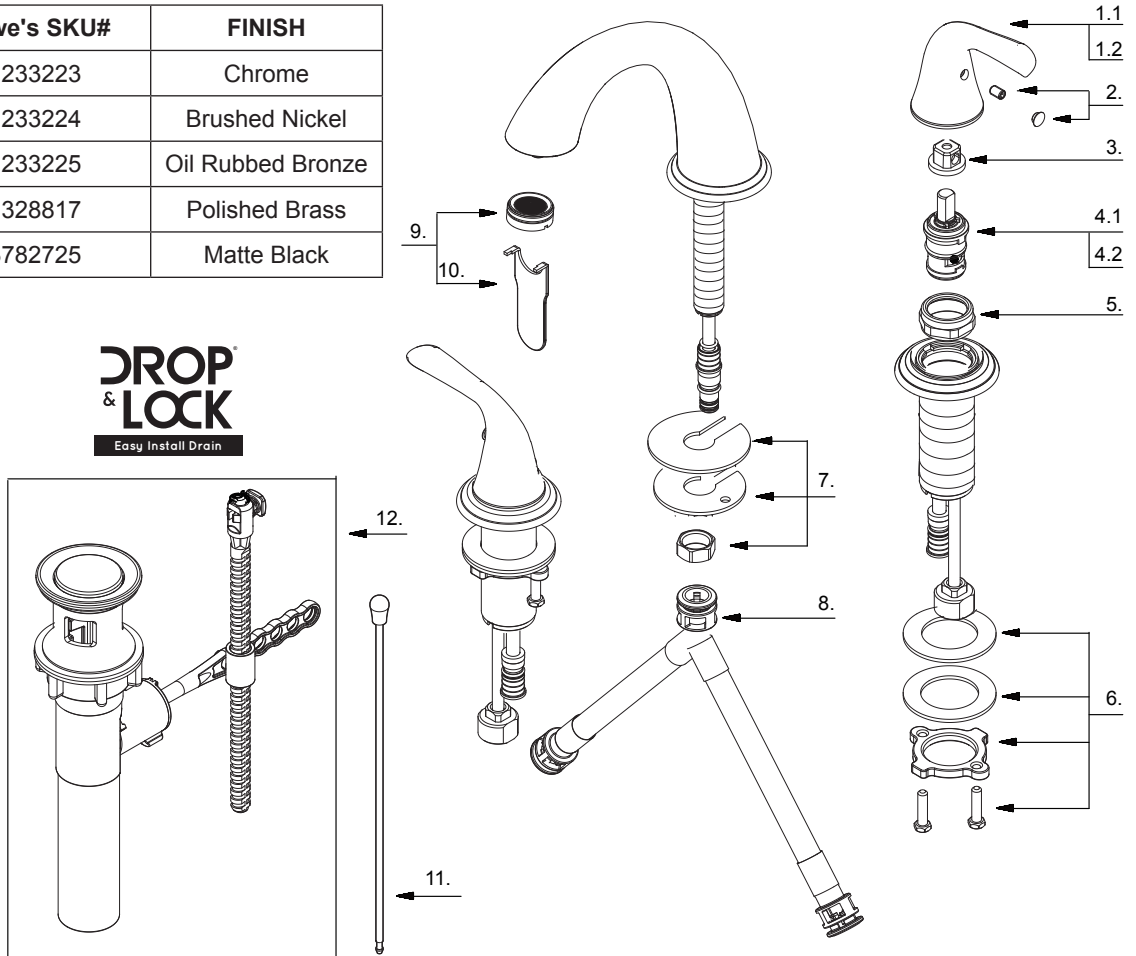

**Dover Widespread Bath Faucet**

MODEL#	Lowe's SKU#	FINISH
FW6BC002CP	1233223	Chrome
FW6BC002NP	1233224	Brushed Nickel
FW6BC002OB	1233225	Oil Rubbed Bronze
FW6BC002YP	1328817	Polished Brass
FW6BC002BL	3782725	Matte Black

No.	Description	Part No.	**Finish
1.1	Metal Handle – Cold	A079171C**	**CP Chrome
1.2	Metal Handle – Hot	A079171H**	**NP Brushed Nickel
2	Index Button	A603A25	**OB Oil Rubbed Bronze
3	Handle Adapter	A517156	**YP Polished Brass
4.1	Ceramic Disc Cartridge - Cold	A507180N	**BL Matte Black
4.2	Ceramic Disc Cartridge - Hot	A507179N	
5	Retainer Nut	A016002	
6	Mounting Hardware	A663951	
7	Mounting Hardware	A603233	
8	Faucet Connecting Hose	A135141N	
9	Aerator	A663B26N**	
10	Aerator Wrench	A031024ZN	
11	Lift Rod	A025625**	
12	Pop-Up Assembly	A505028**	