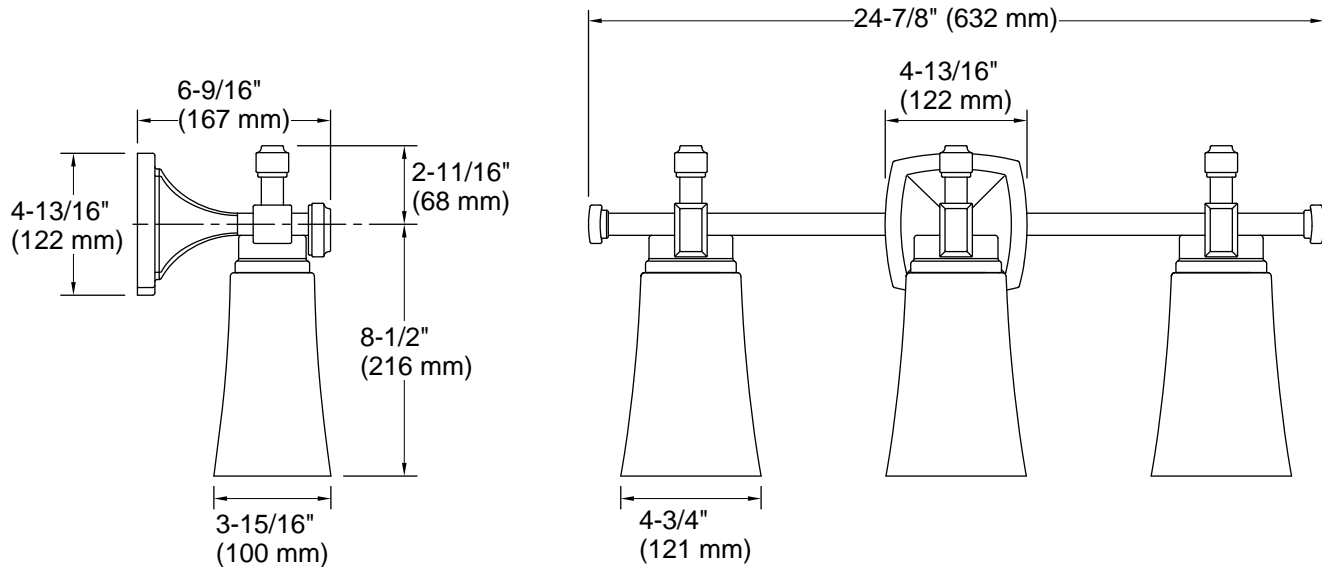

Required Electrical Service

One circuit required.

120 V, 1.5 A, 60 Hz

Technical Information

All product dimensions are nominal.

Material: Steel, Aluminum, Zinc, Glass

Number of Lights: 3

Lighting Type: Socket-based

Socket Type: E-26 Medium

Number of Shades: 3

Shade Type: Glass - clear

Hanging Type: Non-hanging