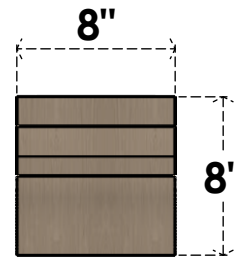

# ITEM NUMBER: CORU08X08X08MONRCPR

8"W X 8"D X 8"H SERIES 1 WIDE MONTEREY ROUGH CEDAR TIMBERTHANE  
FAUX WOOD CORBEL, PRIMED

**SIDE PROFILE**

**FRONT PROFILE**

**ISOMETRIC**

EKENA MILLWORK  
2300 WEST MAIN ST.  
CLARKSVILLE, TX 75426  
TOLL FREE: 866-607-0453  
WWW.EKENAMILLWORK.COM

NOTES

1. INSTALLATION TO BE COMPLETED IN ACCORDANCE WITH MANUFACTURER'S SPECIFICATIONS.
2. DRAWING MAY NOT BE TO SCALE
3. THIS DRAWING IS INTENDED FOR DESIGN AND PLANNING PURPOSES ONLY.
4. ALL INFORMATION CONTAINED HEREIN WAS CURRENT AT THE TIME OF DEVELOPMENT BUT MUST BE REVIEWED AND APPROVED BY THE PRODUCT MANUFACTURER TO BE CONSIDERED ACCURATE.
5. TIMBERTHANE ARCHITECTURAL PRODUCTS ARE MADE FROM HIGH DENSITY URETHANE AND COME FACTORY PRIMED