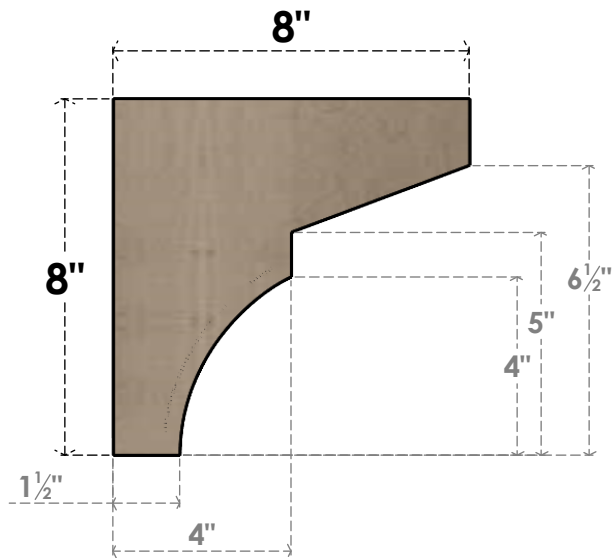

# ITEM NUMBER: CORU08X08X08MONRCPR

8"W X 8"D X 8"H SERIES 1 WIDE MONTEREY ROUGH CEDAR TIMBERTHANE  
FAUX WOOD CORBEL, PRIMED

**SIDE PROFILE**

**FRONT PROFILE**

**ISOMETRIC**

EKENA MILLWORK  
2300 WEST MAIN ST.  
CLARKSVILLE, TX 75426  
TOLL FREE: 866-607-0453  
WWW.EKENAMILLWORK.COM

NOTES

1. INSTALLATION TO BE COMPLETED IN ACCORDANCE WITH MANUFACTURER'S SPECIFICATIONS.
2. DRAWING MAY NOT BE TO SCALE
3. THIS DRAWING IS INTENDED FOR DESIGN AND PLANNING PURPOSES ONLY.
4. ALL INFORMATION CONTAINED HEREIN WAS CURRENT AT THE TIME OF DEVELOPMENT BUT MUST BE REVIEWED AND APPROVED BY THE PRODUCT MANUFACTURER TO BE CONSIDERED ACCURATE.
5. TIMBERTHANE ARCHITECTURAL PRODUCTS ARE MADE FROM HIGH DENSITY URETHANE AND COME FACTORY PRIMED