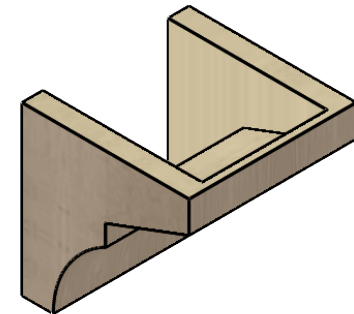

# ITEM NUMBER: CORU08X08X08MONRCPR

8"W X 8"D X 8"H SERIES 1 WIDE MONTEREY ROUGH CEDAR TIMBERTHANE  
FAUX WOOD CORBEL, PRIMED

**SIDE PROFILE**

**FRONT PROFILE**

**ISOMETRIC**

EKENA MILLWORK  
2300 WEST MAIN ST.  
CLARKSVILLE, TX 75426  
TOLL FREE: 866-607-0453  
WWW.EKENAMILLWORK.COM