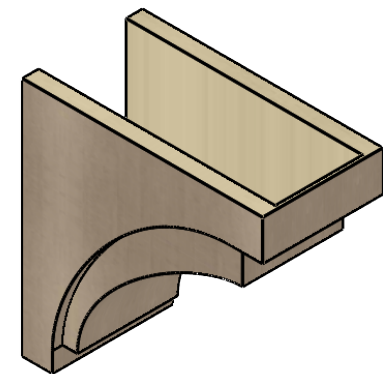

ITEM NUMBER: CORU12X24X24RIVRCPR

12"W X 24"D X 24"H SERIES 1 CLASSIC RIVERA ROUGH CEDAR TIMBERTHANE
FAUX WOOD CORBEL, PRIMED

SIDE PROFILE

FRONT PROFILE

ISOMETRIC

EKENA MILLWORK
2300 WEST MAIN ST.
CLARKSVILLE, TX 75426
TOLL FREE: 866-607-0453
WWW.EKENAMILLWORK.COM

NOTES

1. INSTALLATION TO BE COMPLETED IN ACCORDANCE WITH MANUFACTURER'S SPECIFICATIONS.
2. DRAWING MAY NOT BE TO SCALE
3. THIS DRAWING IS INTENDED FOR DESIGN AND PLANNING PURPOSES ONLY.
4. ALL INFORMATION CONTAINED HEREIN WAS CURRENT AT THE TIME OF DEVELOPMENT BUT MUST BE REVIEWED AND APPROVED BY THE PRODUCT MANUFACTURER TO BE CONSIDERED ACCURATE.
5. TIMBERTHANE ARCHITECTURAL PRODUCTS ARE MADE FROM HIGH DENSITY URETHANE AND COME FACTORY PRIMED