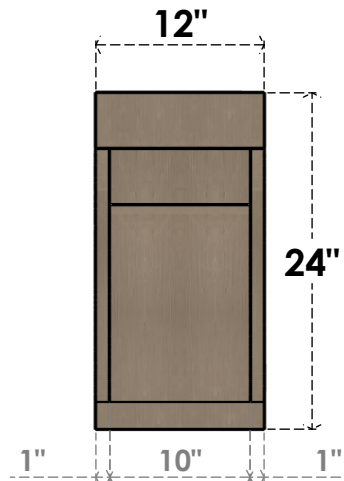

ITEM NUMBER: CORU12X24X24RIVRCPR

12"W X 24"D X 24"H SERIES 1 CLASSIC RIVERA ROUGH CEDAR TIMBERTHANE
FAUX WOOD CORBEL, PRIMED

SIDE PROFILE

FRONT PROFILE

ISOMETRIC

EKENA MILLWORK
2300 WEST MAIN ST.
CLARKSVILLE, TX 75426
TOLL FREE: 866-607-0453
WWW.EKENAMILLWORK.COM

NOTES

1. INSTALLATION TO BE COMPLETED IN ACCORDANCE WITH MANUFACTURER'S SPECIFICATIONS.
2. DRAWING MAY NOT BE TO SCALE
3. THIS DRAWING IS INTENDED FOR DESIGN AND PLANNING PURPOSES ONLY.
4. ALL INFORMATION CONTAINED HEREIN WAS CURRENT AT THE TIME OF DEVELOPMENT BUT MUST BE REVIEWED AND APPROVED BY THE PRODUCT MANUFACTURER TO BE CONSIDERED ACCURATE.
5. TIMBERTHANE ARCHITECTURAL PRODUCTS ARE MADE FROM HIGH DENSITY URETHANE AND COME FACTORY PRIMED