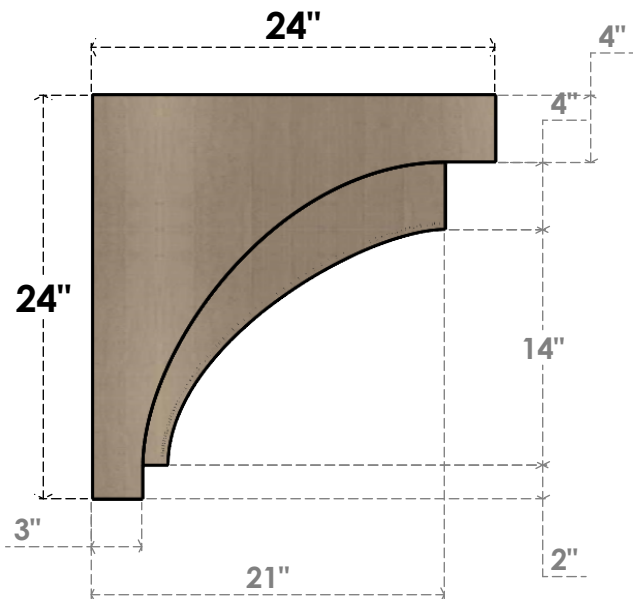

ITEM NUMBER: CORU12X24X24RIVRCPR

12"W X 24"D X 24"H SERIES 1 CLASSIC RIVERA ROUGH CEDAR TIMBERTHANE
FAUX WOOD CORBEL, PRIMED

SIDE PROFILE

FRONT PROFILE

ISOMETRIC

EKENA MILLWORK
2300 WEST MAIN ST.
CLARKSVILLE, TX 75426
TOLL FREE: 866-607-0453
WWW.EKENAMILLWORK.COM

NOTES

1. INSTALLATION TO BE COMPLETED IN ACCORDANCE WITH MANUFACTURER'S SPECIFICATIONS.
2. DRAWING MAY NOT BE TO SCALE
3. THIS DRAWING IS INTENDED FOR DESIGN AND PLANNING PURPOSES ONLY.
4. ALL INFORMATION CONTAINED HEREIN WAS CURRENT AT THE TIME OF DEVELOPMENT BUT MUST BE REVIEWED AND APPROVED BY THE PRODUCT MANUFACTURER TO BE CONSIDERED ACCURATE.
5. TIMBERTHANE ARCHITECTURAL PRODUCTS ARE MADE FROM HIGH DENSITY URETHANE AND COME FACTORY PRIMED