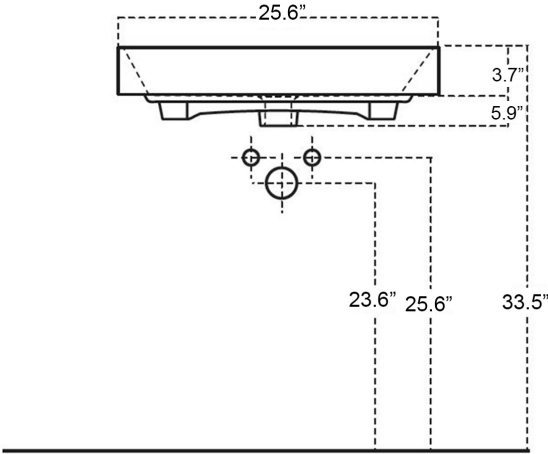

Energy 65

Features

- Bathroom Sink
- Made of Ceramic
- Glossy White Finish
- With Overflow
- Countertop (Vessel) Installation
- With Faucet Hole

Related Items:

- WSBC 53991 | Push Waste Drain
- WSBC 53922 | Decorative Trap

Finishes:

 Glossy White

SKU# | Options:

- Energy 65 | Glossy White

* WS Bath Collections reserves the right to revise dimensions or information on this sheet without notice

Collection Energy	Model Energy 65	Dimensions Metric <i>1 inch = 2.54 cm</i> <i>1 inch = 25.4 mm</i>	 1051 Lea Drive - Collegeville, PA 19426 Tel. 215 513 9400 - Fax 610 831 0215 www.ws bathcollections.com - info@ws bathcollections.com
-------------------------------	-----------------------------	---	---

Collection
Energy

Model |
Energy 65

Dimensions Metric
1 inch = 2.54 cm
1 inch = 25.4 mm

1051 Lea Drive - Collegeville, PA 19426
Tel. 215 513 9400 - Fax 610 831 0215
www.ws bathcollections.com - info@ws bathcollections.com

Silicone (optional)

Collection
Energy

Model |
Energy 65

Dimensions Metric
1 inch = 2.54 cm
1 inch = 25.4 mm

WS®
BATH
COLLECTIONS

1051 Lea Drive - Collegeville, PA 19426
Tel. 215 513 9400 - Fax 610 831 0215
www.ws bathcollections.com - info@ws bathcollections.com