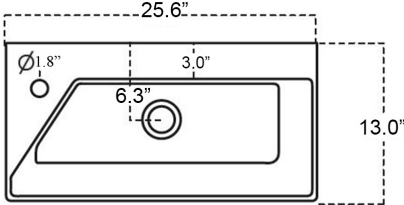

Finishes:

 Glossy White

SKU# | Options:

- Energy 65 | Glossy White

* WS Bath Collections reserves the right to revise dimensions or information on this sheet without notice

Collection Energy	Model Energy 65	Dimensions Metric <i>1 inch = 2.54 cm</i> <i>1 inch = 25.4 mm</i>	 1051 Lea Drive - Collegeville, PA 19426 Tel. 215 513 9400 - Fax 610 831 0215 www.ws bathcollections.com - info@ws bathcollections.com
-------------------------------	-----------------------------	---	---

Collection
Energy

Model |
Energy 65

Dimensions Metric
1 inch = 2.54 cm
1 inch = 25.4 mm

1051 Lea Drive - Collegeville, PA 19426
Tel. 215 513 9400 - Fax 610 831 0215
www.ws bathcollections.com - info@ws bathcollections.com

Silicone (optional)

Collection
Energy

Model |
Energy 65

Dimensions Metric
1 inch = 2.54 cm
1 inch = 25.4 mm

WS®
BATH
COLLECTIONS

1051 Lea Drive - Collegeville, PA 19426
Tel. 215 513 9400 - Fax 610 831 0215
www.ws bathcollections.com - info@ws bathcollections.com