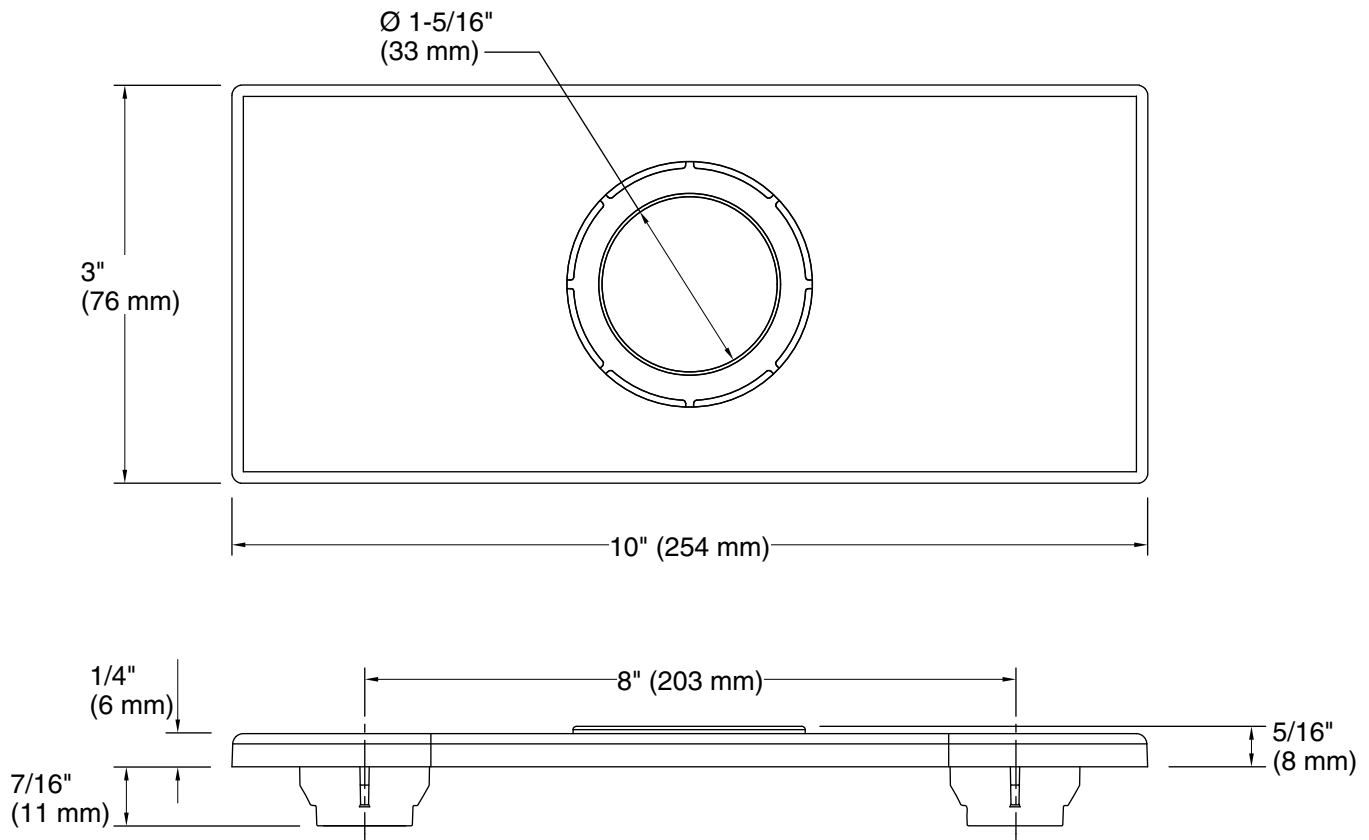

Technical Information

All product dimensions are nominal.

Notes

Install this product according to the installation guide.