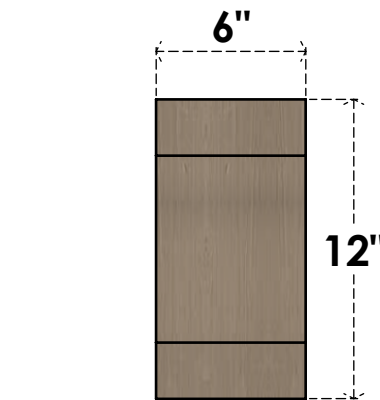

ITEM NUMBER: CORU06X36X12ALPRCPR

6"W X 36"D X 12"H SERIES 3 THIN ALPINE ROUGH CEDAR TIMBERTHANE FAUX WOOD CORBEL, PRIMED

SIDE PROFILE

FRONT PROFILE

ISOMETRIC

EKENA MILLWORK
2300 WEST MAIN ST.
CLARKSVILLE, TX 75426
TOLL FREE: 866-607-0453
WWW.EKENAMILLWORK.COM

NOTES

1. INSTALLATION TO BE COMPLETED IN ACCORDANCE WITH MANUFACTURER'S SPECIFICATIONS.
2. DRAWING MAY NOT BE TO SCALE
3. THIS DRAWING IS INTENDED FOR DESIGN AND PLANNING PURPOSES ONLY.
4. ALL INFORMATION CONTAINED HEREIN WAS CURRENT AT THE TIME OF DEVELOPMENT BUT MUST BE REVIEWED AND APPROVED BY THE PRODUCT MANUFACTURER TO BE CONSIDERED ACCURATE.
5. TIMBERTHANE ARCHITECTURAL PRODUCTS ARE MADE FROM HIGH DENSITY URETHANE AND COME FACTORY PRIMED