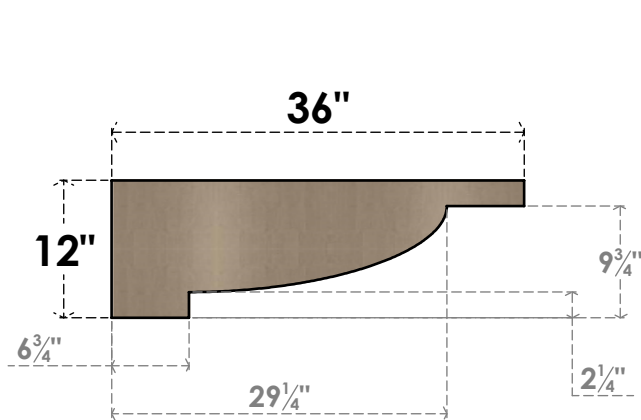

ITEM NUMBER: CORU06X36X12ALPRCPR

6"W X 36"D X 12"H SERIES 3 THIN ALPINE ROUGH CEDAR TIMBERTHANE FAUX WOOD CORBEL, PRIMED

SIDE PROFILE

FRONT PROFILE

ISOMETRIC

EKENA MILLWORK
2300 WEST MAIN ST.
CLARKSVILLE, TX 75426
TOLL FREE: 866-607-0453
WWW.EKENAMILLWORK.COM

NOTES

1. INSTALLATION TO BE COMPLETED IN ACCORDANCE WITH MANUFACTURER'S SPECIFICATIONS.
2. DRAWING MAY NOT BE TO SCALE
3. THIS DRAWING IS INTENDED FOR DESIGN AND PLANNING PURPOSES ONLY.
4. ALL INFORMATION CONTAINED HEREIN WAS CURRENT AT THE TIME OF DEVELOPMENT BUT MUST BE REVIEWED AND APPROVED BY THE PRODUCT MANUFACTURER TO BE CONSIDERED ACCURATE.
5. TIMBERTHANE ARCHITECTURAL PRODUCTS ARE MADE FROM HIGH DENSITY URETHANE AND COME FACTORY PRIMED