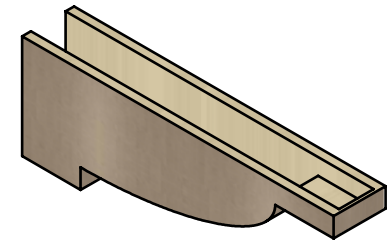

ITEM NUMBER: CORU06X36X12ALPRCPR

6"W X 36"D X 12"H SERIES 3 THIN ALPINE ROUGH CEDAR TIMBERTHANE FAUX WOOD CORBEL, PRIMED

SIDE PROFILE

FRONT PROFILE

ISOMETRIC

EKENA MILLWORK
2300 WEST MAIN ST.
CLARKSVILLE, TX 75426
TOLL FREE: 866-607-0453
WWW.EKENAMILLWORK.COM