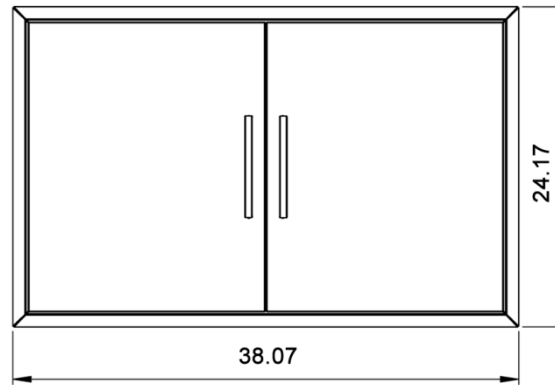

K00AA2414

SABER[®]
24" x 39"

Double Access
Doors

LEFT SIDE VIEW

FRONT VIEW

TOP VIEW