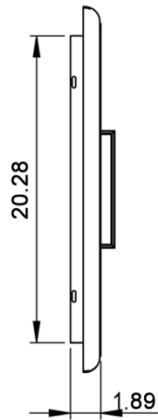

K00AA2414

SABER[®]
24" x 39"

Double Access
Doors

LEFT SIDE VIEW

FRONT VIEW

TOP VIEW