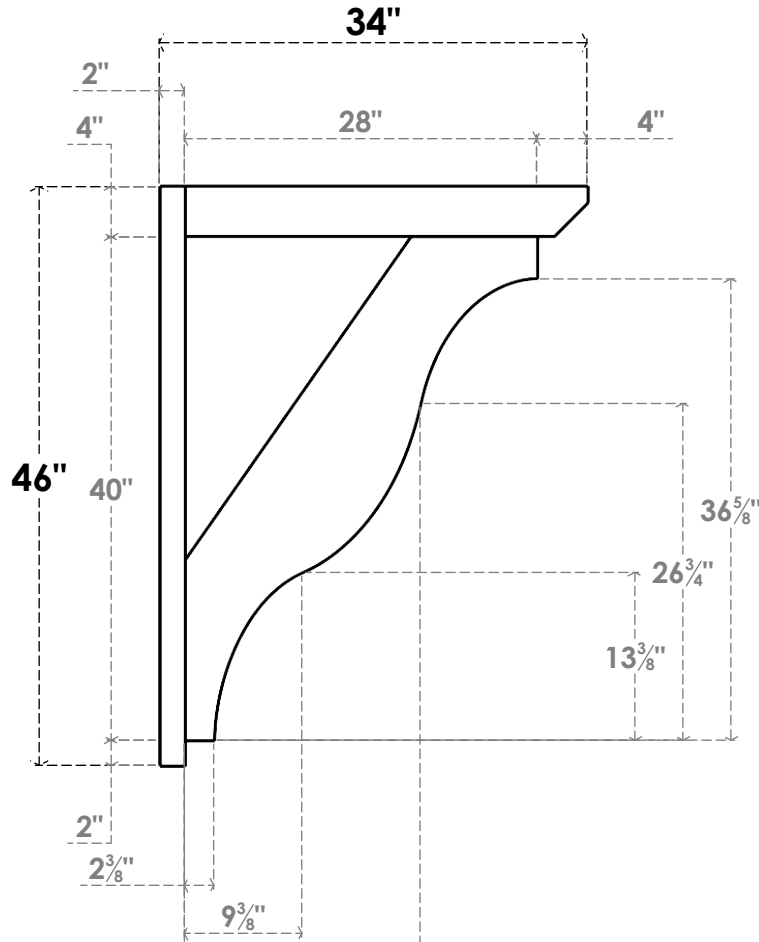

ITEM NUMBER: OUTUROC040X060X34000X46000X040X020X040FST24RCPR

4"W TOP X 6"W BACK X 34"D X 46"H X 4"T TOP X 2"T BACK TIMBERTHANE ROUGH CEDAR FUNSTON FAUX WOOD OPEN OUTLOOKER, SLAT TOP AND BLOCK BACK, 4"W CLOSED BRACE, PRIMED TAN

SIDE PROFILE

FRONT PROFILE

ISOMETRIC

GENERATED DATE : 07/06/2023

EKENA MILLWORK
2300 WEST MAIN ST.
CLARKSVILLE, TX 75426
TOLL FREE: 866-607-0453
WWW.EKENAMILLWORK.COM

NOTES

1. INSTALLATION TO BE COMPLETED IN ACCORDANCE WITH MANUFACTURER'S SPECIFICATIONS.
2. DRAWING MAY NOT BE TO SCALE
3. THIS DRAWING IS INTENDED FOR DESIGN AND PLANNING PURPOSES ONLY.
4. ALL INFORMATION CONTAINED HEREIN WAS CURRENT AT THE TIME OF DEVELOPMENT BUT MUST BE REVIEWED AND APPROVED BY THE PRODUCT MANUFACTURER TO BE CONSIDERED ACCURATE.
5. TIMBERTHANE ARCHITECTURAL PRODUCTS ARE MADE FROM HIGH DENSITY URETHANE AND COME FACTORY PRIMED