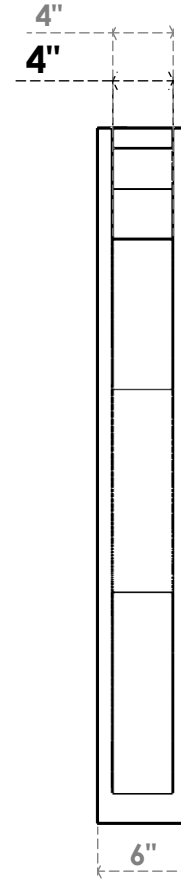

ITEM NUMBER: OUTUROC040X060X34000X46000X040X020X040FST24RCPR

4"W TOP X 6"W BACK X 34"D X 46"H X 4"T TOP X 2"T BACK TIMBERTHANE ROUGH CEDAR FUNSTON FAUX WOOD OPEN OUTLOOKER, SLAT TOP AND BLOCK BACK, 4"W CLOSED BRACE, PRIMED TAN

SIDE PROFILE

FRONT PROFILE

ISOMETRIC

GENERATED DATE : 07/06/2023

EKENA MILLWORK
2300 WEST MAIN ST.
CLARKSVILLE, TX 75426
TOLL FREE: 866-607-0453
WWW.EKENAMILLWORK.COM

NOTES

1. INSTALLATION TO BE COMPLETED IN ACCORDANCE WITH MANUFACTURER'S SPECIFICATIONS.
2. DRAWING MAY NOT BE TO SCALE
3. THIS DRAWING IS INTENDED FOR DESIGN AND PLANNING PURPOSES ONLY.
4. ALL INFORMATION CONTAINED HEREIN WAS CURRENT AT THE TIME OF DEVELOPMENT BUT MUST BE REVIEWED AND APPROVED BY THE PRODUCT MANUFACTURER TO BE CONSIDERED ACCURATE.
5. TIMBERTHANE ARCHITECTURAL PRODUCTS ARE MADE FROM HIGH DENSITY URETHANE AND COME FACTORY PRIMED