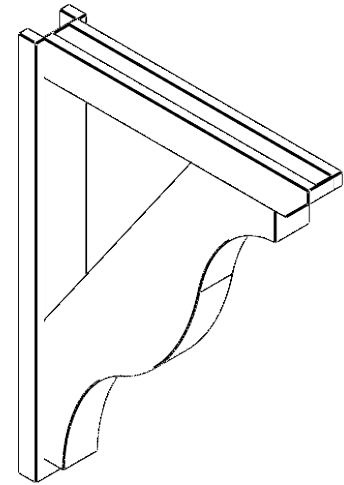

ITEM NUMBER: OUTUROC040X060X34000X46000X040X020X040FST24RCPR

4"W TOP X 6"W BACK X 34"D X 46"H X 4"T TOP X 2"T BACK TIMBERTHANE ROUGH CEDAR FUNSTON FAUX WOOD OPEN OUTLOOKER, SLAT TOP AND BLOCK BACK, 4"W CLOSED BRACE, PRIMED TAN

SIDE PROFILE

FRONT PROFILE

ISOMETRIC

GENERATED DATE : 07/06/2023

EKENA MILLWORK
2300 WEST MAIN ST.
CLARKSVILLE, TX 75426
TOLL FREE: 866-607-0453
WWW.EKENAMILLWORK.COM

NOTES

1. INSTALLATION TO BE COMPLETED IN ACCORDANCE WITH MANUFACTURER'S SPECIFICATIONS.
2. DRAWING MAY NOT BE TO SCALE
3. THIS DRAWING IS INTENDED FOR DESIGN AND PLANNING PURPOSES ONLY.
4. ALL INFORMATION CONTAINED HEREIN WAS CURRENT AT THE TIME OF DEVELOPMENT BUT MUST BE REVIEWED AND APPROVED BY THE PRODUCT MANUFACTURER TO BE CONSIDERED ACCURATE.
5. TIMBERTHANE ARCHITECTURAL PRODUCTS ARE MADE FROM HIGH DENSITY URETHANE AND COME FACTORY PRIMED