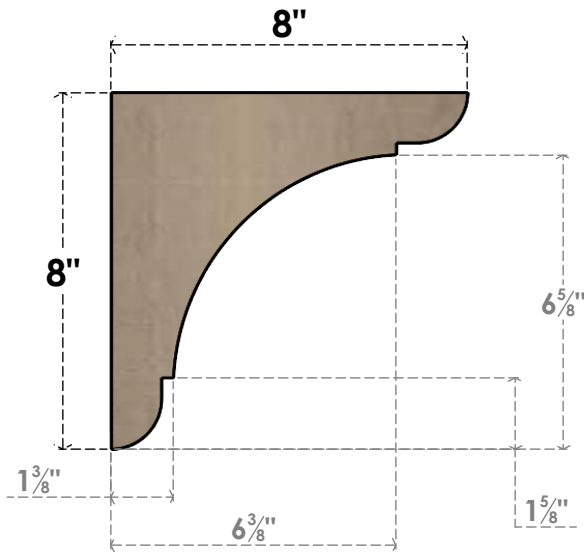

# ITEM NUMBER: CORU04X08X08OLYRCPR

4"W X 8"D X 8"H SERIES 1 CLASSIC OLYMPIC ROUGH CEDAR TIMBERTHANE  
FAUX WOOD CORBEL, PRIMED

**SIDE PROFILE**

**FRONT PROFILE**

**ISOMETRIC**

EKENA MILLWORK  
2300 WEST MAIN ST.  
CLARKSVILLE, TX 75426  
TOLL FREE: 866-607-0453  
WWW.EKENAMILLWORK.COM

#### NOTES

1. INSTALLATION TO BE COMPLETED IN ACCORDANCE WITH MANUFACTURER'S SPECIFICATIONS.
2. DRAWING MAY NOT BE TO SCALE
3. THIS DRAWING IS INTENDED FOR DESIGN AND PLANNING PURPOSES ONLY.
4. ALL INFORMATION CONTAINED HEREIN WAS CURRENT AT THE TIME OF DEVELOPMENT BUT MUST BE REVIEWED AND APPROVED BY THE PRODUCT MANUFACTURER TO BE CONSIDERED ACCURATE.
5. TIMBERTHANE ARCHITECTURAL PRODUCTS ARE MADE FROM HIGH DENSITY URETHANE AND COME FACTORY PRIMED