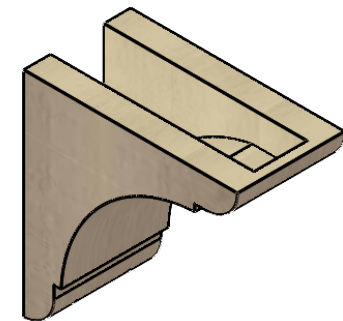

# ITEM NUMBER: CORU04X08X08OLYRCPR

4"W X 8"D X 8"H SERIES 1 CLASSIC OLYMPIC ROUGH CEDAR TIMBERTHANE  
FAUX WOOD CORBEL, PRIMED

**SIDE PROFILE**

**FRONT PROFILE**

**ISOMETRIC**

EKENA MILLWORK  
2300 WEST MAIN ST.  
CLARKSVILLE, TX 75426  
TOLL FREE: 866-607-0453  
WWW.EKENAMILLWORK.COM

#### NOTES

1. INSTALLATION TO BE COMPLETED IN ACCORDANCE WITH MANUFACTURER'S SPECIFICATIONS.
2. DRAWING MAY NOT BE TO SCALE
3. THIS DRAWING IS INTENDED FOR DESIGN AND PLANNING PURPOSES ONLY.
4. ALL INFORMATION CONTAINED HEREIN WAS CURRENT AT THE TIME OF DEVELOPMENT BUT MUST BE REVIEWED AND APPROVED BY THE PRODUCT MANUFACTURER TO BE CONSIDERED ACCURATE.
5. TIMBERTHANE ARCHITECTURAL PRODUCTS ARE MADE FROM HIGH DENSITY URETHANE AND COME FACTORY PRIMED