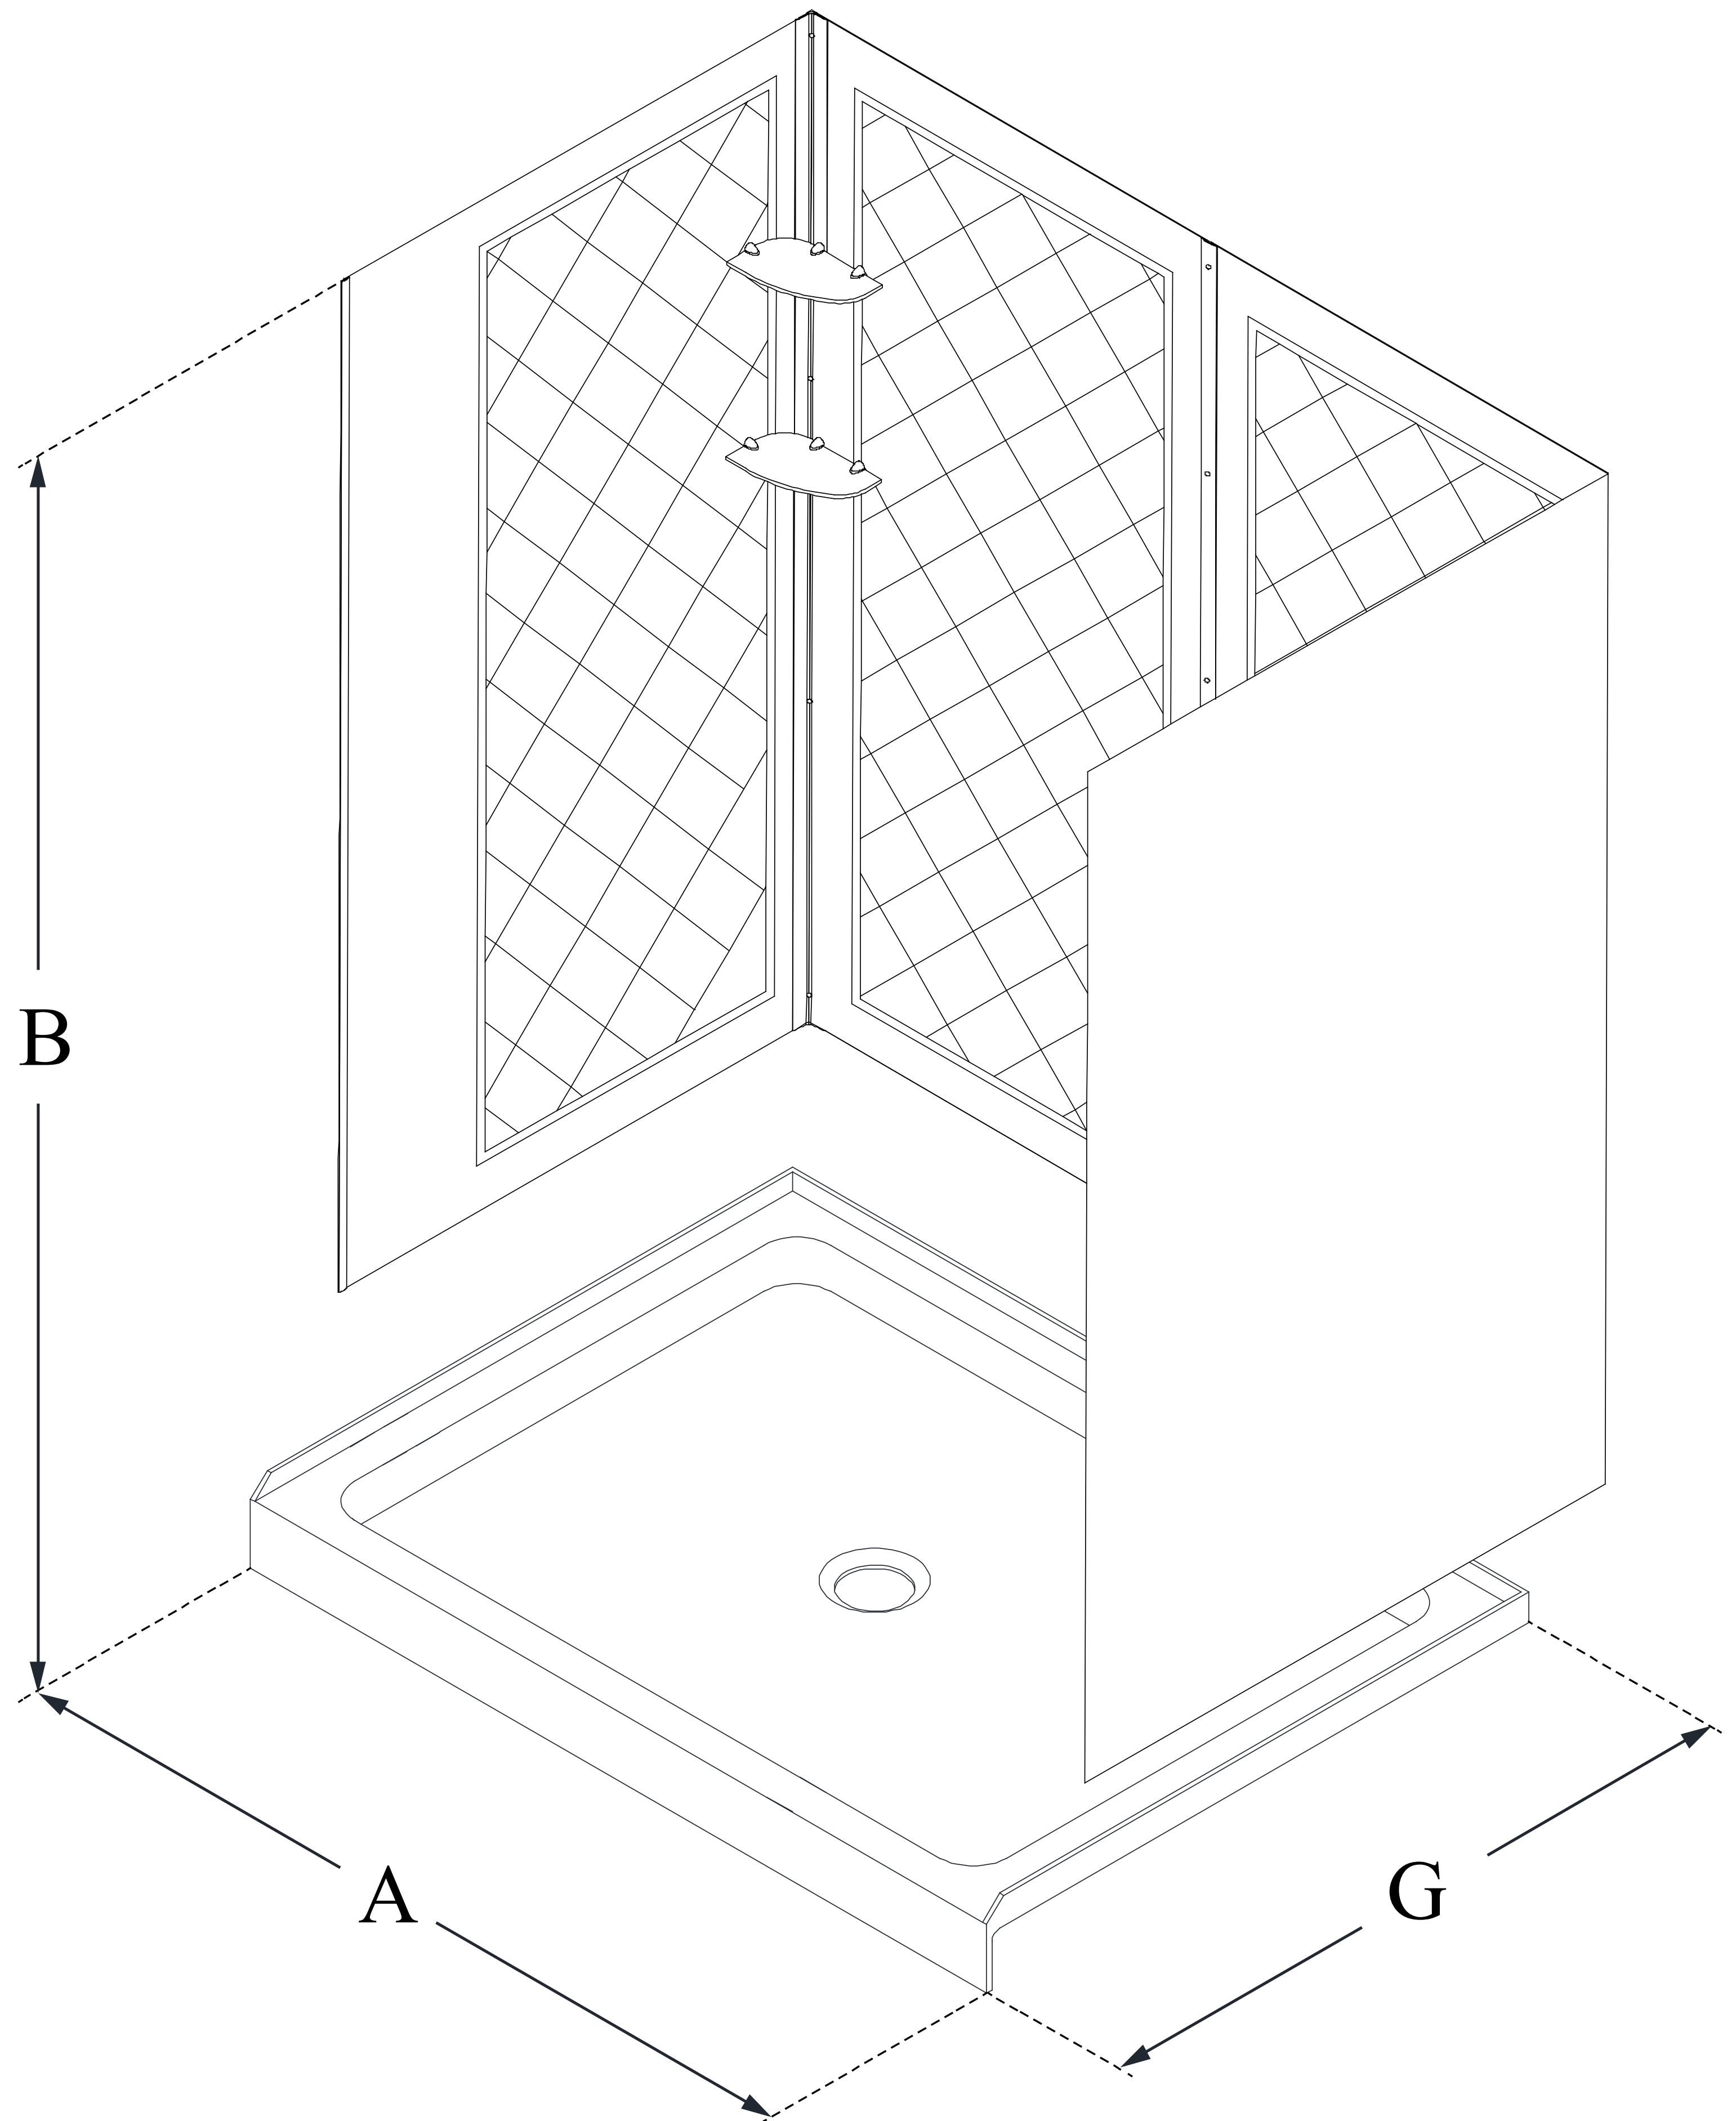

## **QWALL-5**

DreamLine 32 in. D x 32 in. W x 76 3/4 in. H SlimLine Single Threshold Shower Base and QWALL-5 Acrylic Backwall Kit

### **KIT CONTENTS:**

- SHOWER BASE
- QWALL BACKWALLS

### **CONFIGURATION DIMENSIONS:**

**A: 32 in.**  
KIT WIDTH

**B: 76 3/4 in.**  
KIT HEIGHT

**G: 32 in.**  
KIT DEPTH

### **AVAILABLE DRAIN LOCATIONS:**

- CENTER

For precise drain location, please refer to the included base technical drawing

DreamLine reserves the right to update or modify the hardware or materials pictured without prior notice for the purpose of product improvement and customer satisfaction.