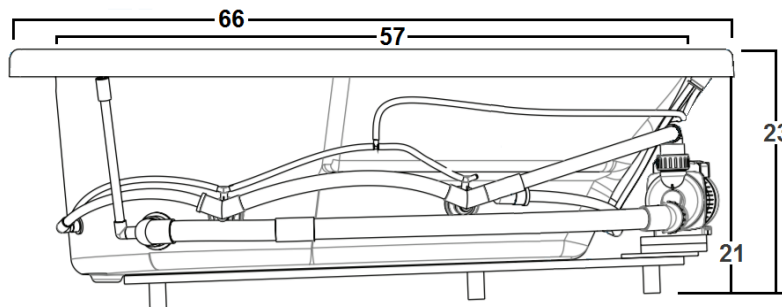

GALAXY

66" x 42" Drop-In Acrylic Whirlpool

Model Number
6642GW064
Drop-in Whirlpool in White

Features

- Color-matched jet trim included
- 10 Self draining, adjustable hydrotherapy jets
- 3-Speed control for the 13 Amp pump
- Constructed of high-gloss durable acrylic
- Pre-leveled base for easy installation
- Slip resistant, texture floor
- Made in the USA

Dimensions are +/- 1/2" and subject to change without notice
Confirm specifications before installation

Standard (S) Pump Location

Technical Information

- Weight: 143 lbs.
- Water Depth to Overflow: 16 3/4"
- Water Operating Level: 47 gal.
- Water Capacity: 62 gal.
- Sump Dimension: 45" x 23"