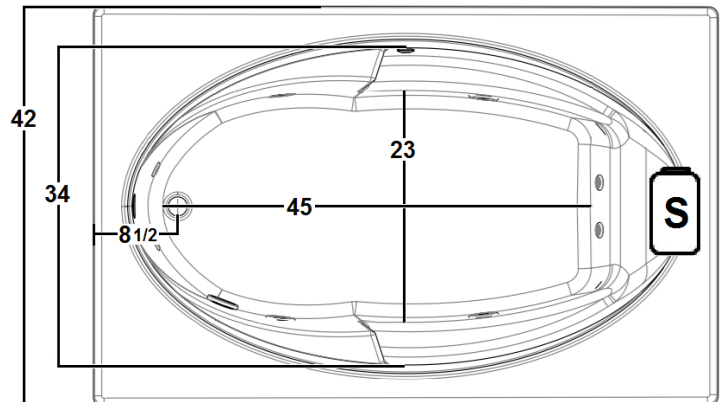

GALAXY

66" x 42" Drop-In Acrylic Whirlpool

Model Number
6642GW064
Drop-in Whirlpool in White

Features

- Color-matched jet trim included
- 10 Self draining, adjustable hydrotherapy jets
- 3-Speed control for the 13 Amp pump
- Constructed of high-gloss durable acrylic
- Pre-leveled base for easy installation
- Slip resistant, texture floor
- Made in the USA

Dimensions are +/- 1/2" and subject to change without notice
Confirm specifications before installation

Standard (S) Pump Location

Technical Information

- Weight: 143 lbs.
- Water Depth to Overflow: 16 3/4"
- Water Operating Level: 47 gal.
- Water Capacity: 62 gal.
- Sump Dimension: 45" x 23"