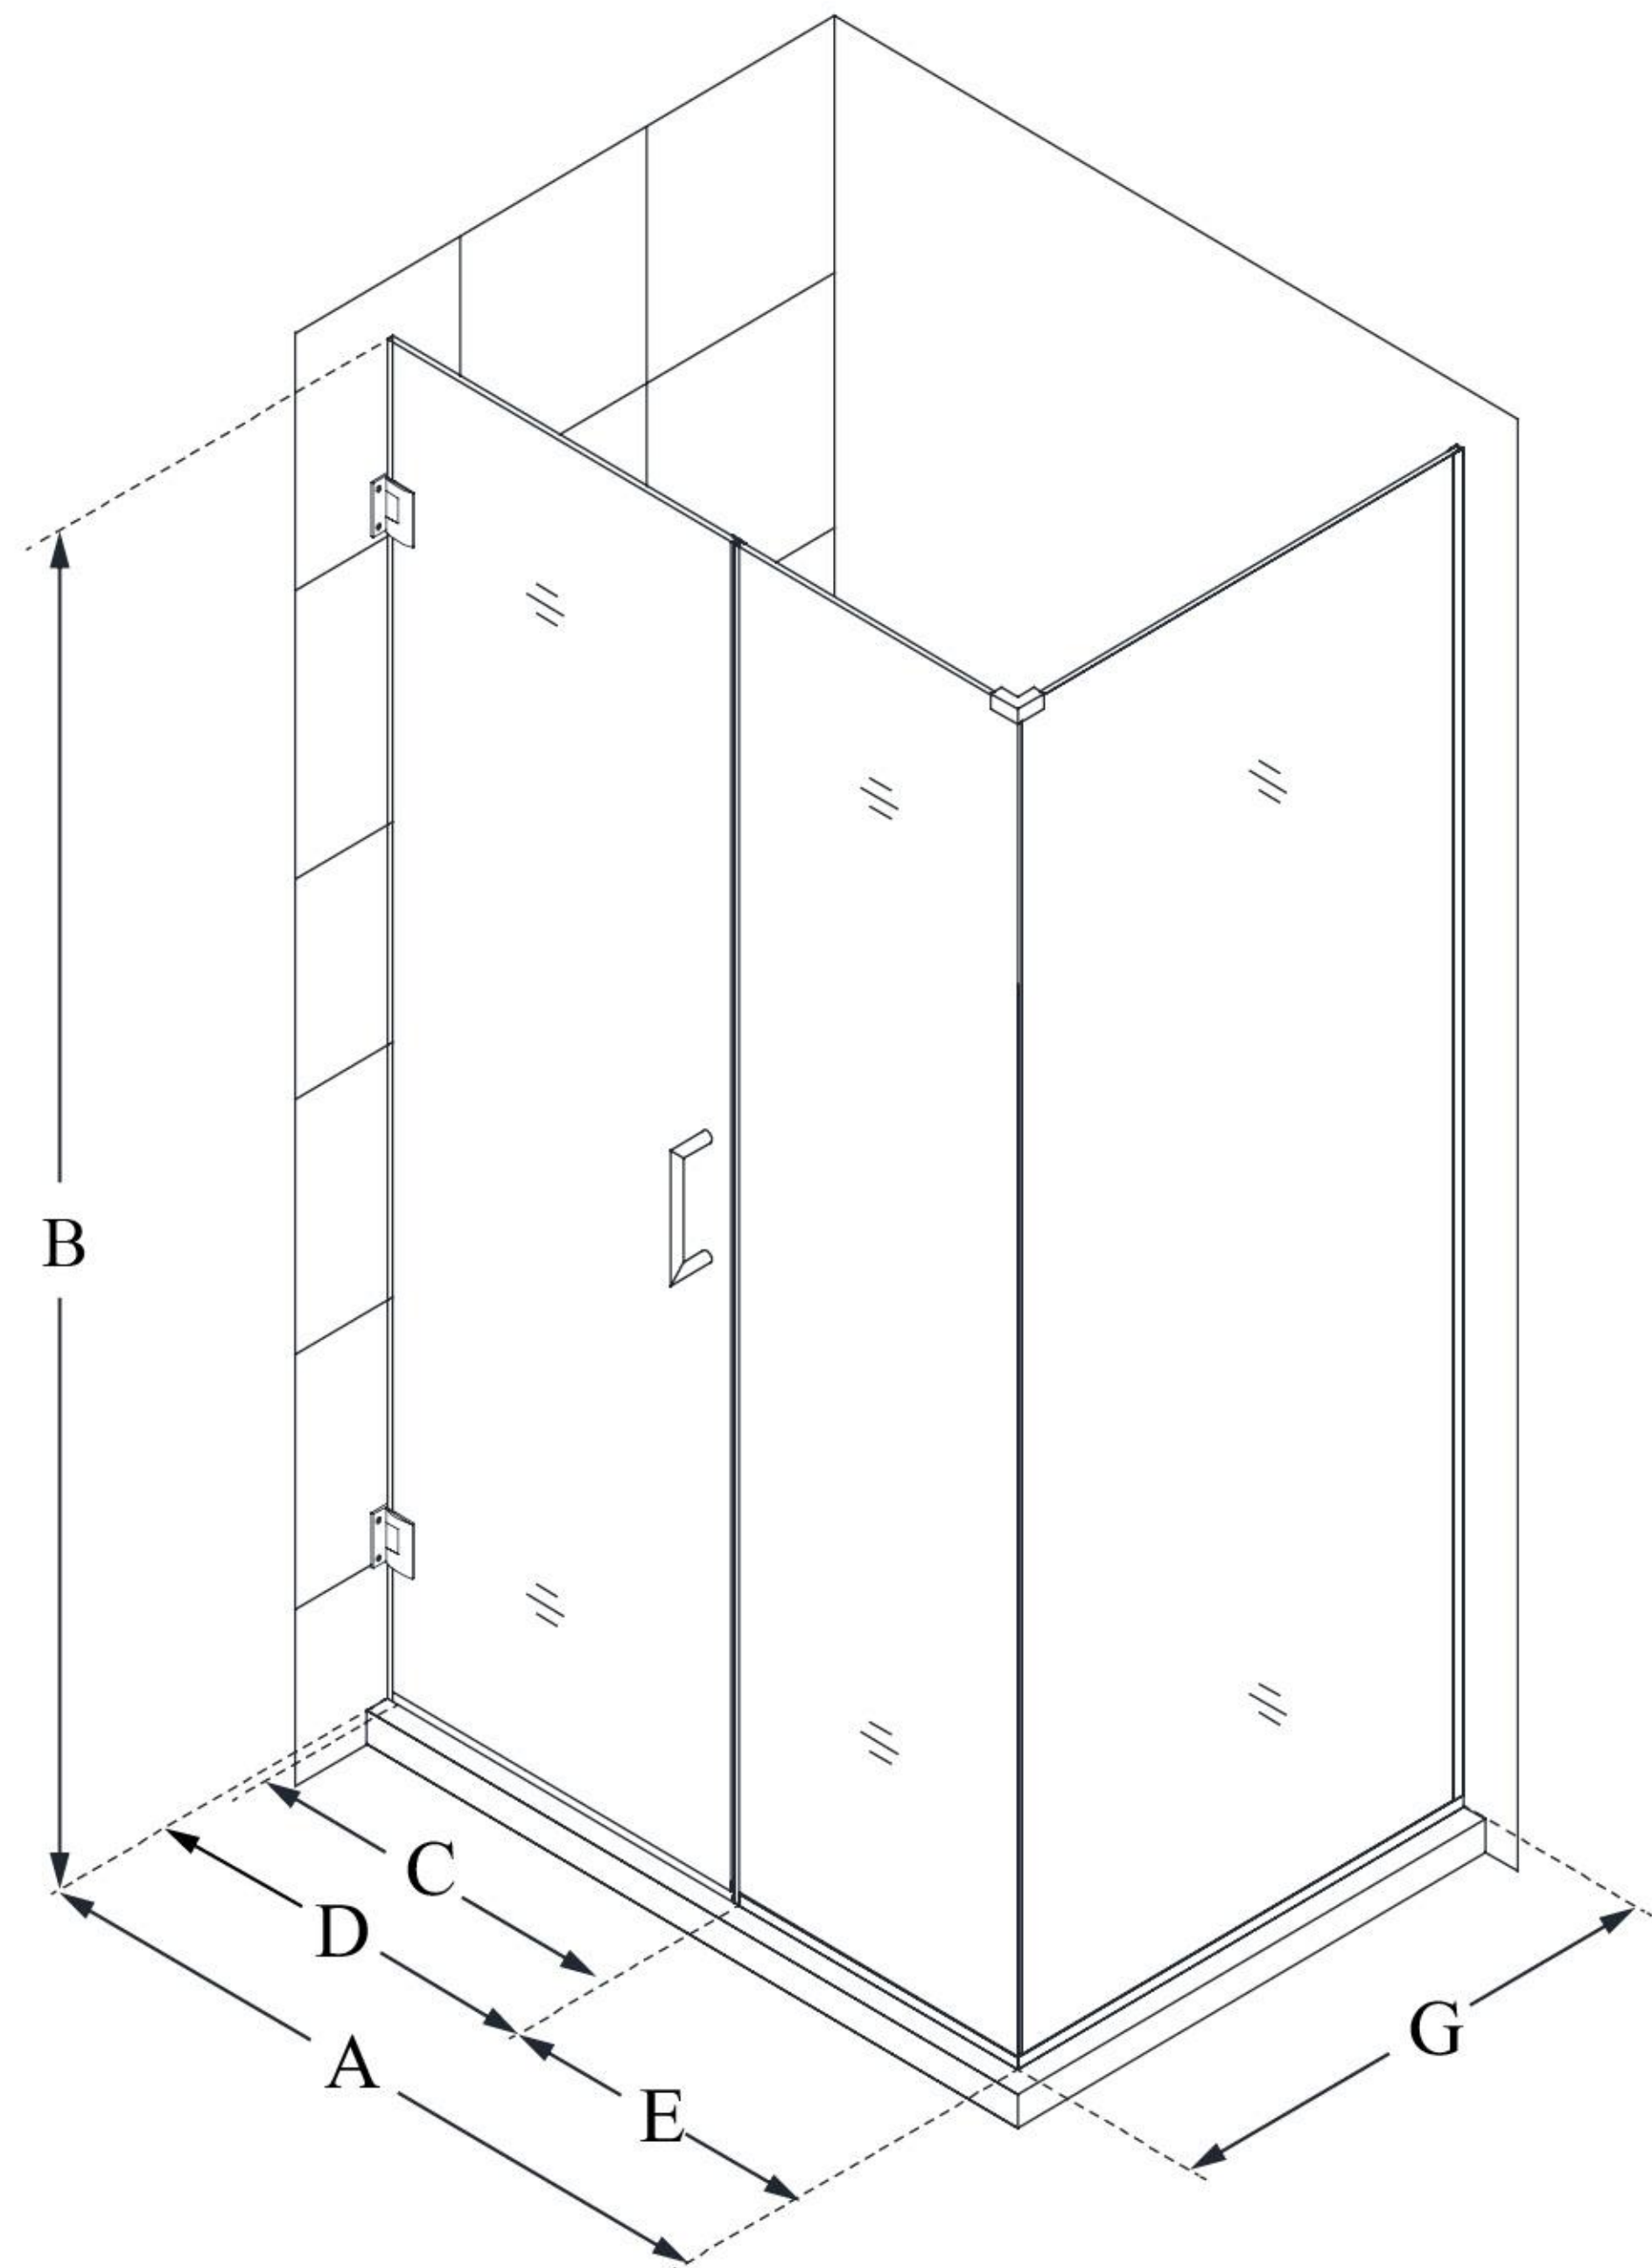

MODEL INFORMATION

SHEN-24380340

UNIDOOR PLUS

DreamLine Unidoor Plus 38 in. W
x 34 3/8 in. D x 72 in. H Frameless
Hinged Shower Enclosure, Clear
Glass

SWING DOOR

CONFIGURATION DIMENSIONS:

A: 38 in.

MODEL WIDTH

B: 72 in.

MODEL HEIGHT

C: 23 in.

ACCESS WIDTH

D: 24 in.

DOOR WIDTH

E: 14 in.

INLINE PANEL WIDTH

G: 34 3/8 in.

RETURN PANEL WIDTH

DreamLine reserves the right to update or modify the hardware or materials pictured without prior notice for the purpose of product improvement and customer satisfaction.